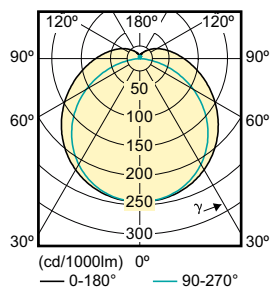

Order Code	Full Product Name	T-Ambient (Max)	T-Ambient (Min)	T-Case Maximum (Nom)	T-Storage (Max)	T-Storage (Min)
929002020602	MASTER LEDtube 1200mm UO 15.5W 840 T8	45 °C	-20 °C	55 °C	65 °C	-40 °C
929002020702	MASTER LEDtube 1200mm UO 15.5W 865 T8	45 °C	-20 °C	55 °C	65 °C	-40 °C
929002020802	MASTER LEDtube 1500mm UO 23W 830 T8	45 °C	-20 °C	60 °C	65 °C	-40 °C
929002020902	MASTER LEDtube 1500mm UO 23W 840 T8	45 °C	-20 °C	60 °C	65 °C	-40 °C
929002021002	MASTER LEDtube 1500mm UO 23W 865 T8	45 °C	-20 °C	60 °C	65 °C	-40 °C
929001298402	MASTER LEDtube 900mm HO 12W 840 T8	45 °C	-20 °C	50 °C	65 °C	-40 °C
929001298502	MASTER LEDtube 900mm HO 12W 865 T8	45 °C	-20 °C	50 °C	65 °C	-40 °C
929001307002	MASTER LEDtube 600mm HO 8W830 T8	35 °C	-20 °C	50 °C	65 °C	-40 °C
929001307102	MASTER LEDtube 600mm HO 8W840 T8	35 °C	-20 °C	50 °C	65 °C	-40 °C
929001307202	MASTER LEDtube 600mm HO 8W865 T8	35 °C	-20 °C	50 °C	65 °C	-40 °C
929001907908	MASTER LEDtube 1200mm UO 16W 830 T8 FF RCA	45 °C	-20 °C	55 °C	65 °C	-40 °C
929001908008	MASTER LEDtube 1200mm UO 16W 840 T8 FF RCA	45 °C	-20 °C	55 °C	65 °C	-40 °C
929001908108	MASTER LEDtube 1200mm UO 16W 865 T8 FF RCA	45 °C	-20 °C	55 °C	65 °C	-40 °C
929001908208	MASTER LEDtube 1500mm UO 24W 830 T8 FF RCA	45 °C	-20 °C	60 °C	65 °C	-40 °C
929001908308	MASTER LEDtube 1500mm UO 24W 840 T8 FF RCA	45 °C	-20 °C	60 °C	65 °C	-40 °C
929001908408	MASTER LEDtube 1500mm UO 24W 865 T8 FF RCA	45 °C	-20 °C	60 °C	65 °C	-40 °C
929001299208	MASTER LEDtube 1200mm HO 14W830 T8	45 °C	-20 °C	55 °C	65 °C	-40 °C
929001299308	MASTER LEDtube 1200mm HO 14W840 T8	45 °C	-20 °C	55 °C	65 °C	-40 °C
929001299408	MASTER LEDtube 1200mm HO 14W865 T8	45 °C	-20 °C	55 °C	65 °C	-40 °C
929001368172	Master LEDTube 8ft 33W 4000lm 865 T8 BR	45 °C	-20 °C	55 °C	65 °C	-40 °C
929001375442	MASTER LEDtube STD 1200mm 14W840 T8 I W	45 °C	-20 °C	55 °C	65 °C	-40 °C
929001376802	MASTER LEDtube 1200mm UE 14.5W 840 T8	35 °C	-20 °C	55 °C	65 °C	-40 °C
929001376902	MASTER LEDtube 1200mm UE 14.5W 865 T8	35 °C	-20 °C	55 °C	65 °C	-40 °C
929001377002	MASTER LEDtube 1500mm UE 21.5W 840 T8	35 °C	-20 °C	60 °C	65 °C	-40 °C
929001377102	MASTER LEDtube 1500mm UE 21.5W 865 T8	35 °C	-20 °C	60 °C	65 °C	-40 °C
929001877312	MASTER LEDtube 1200mm HO VWV 18W 840 T8	45 °C	-20 °C	60 °C	65 °C	-40 °C
929001877412	MASTER LEDtube 1200mm HO VWV 18W 865 T8	45 °C	-20 °C	60 °C	65 °C	-40 °C
929001877512	MASTER LEDtube 600mm HO VWV 10W 840 T8	45 °C	-20 °C	60 °C	65 °C	-40 °C
929001877612	MASTER LEDtube 600mm HO VWV 10W 865 T8	45 °C	-20 °C	60 °C	65 °C	-40 °C
929001922602	MASTER LEDtube 1200mm HO 12.5W 830 T8	45 °C	-20 °C	50 °C	65 °C	-40 °C
929001922702	MASTER LEDtube 1200mm HO 12.5W 840 T8	45 °C	-20 °C	50 °C	65 °C	-40 °C
929001922802	MASTER LEDtube 1200mm HO 12.5W 865 T8	45 °C	-20 °C	50 °C	65 °C	-40 °C
929001922902	MASTER LEDtube 1500mm HO 18.2W 830 T8	45 °C	-20 °C	55 °C	65 °C	-40 °C
929001923002	MASTER LEDtube 1500mm HO 18.2W 840 T8	45 °C	-20 °C	55 °C	65 °C	-40 °C
929001923102	MASTER LEDtube 1500mm HO 18.2W 865 T8	45 °C	-20 °C	55 °C	65 °C	-40 °C
929001961102	MASTER LEDtube 1050mm 16W 840 T8	45 °C	-20 °C	55 °C	65 °C	-40 °C
929002329702	MASTER LEDtube DC72-110V 1200mm 18W 840 T8	45 °C	-20 °C	55 °C	65 °C	-40 °C
929002329802	MASTER LEDtube DC72-110V 450mm 6W 840 T8	45 °C	-20 °C	55 °C	65 °C	-40 °C