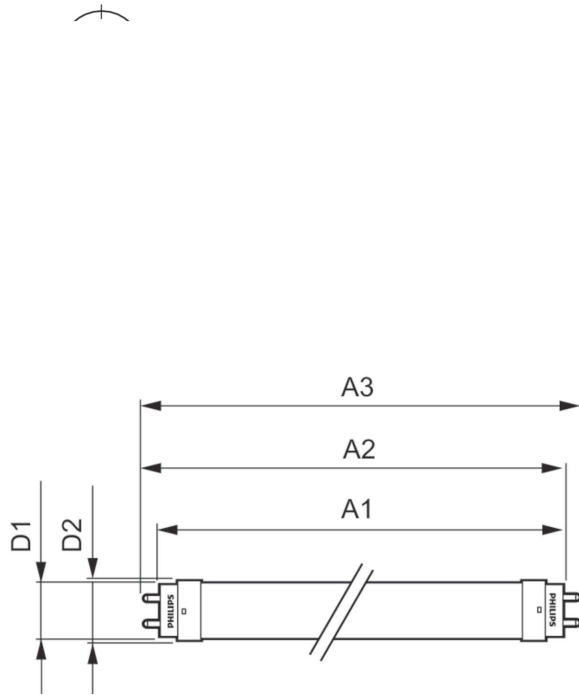

MASTER LEDtube EM/Mains T8

Dimensional drawing

Product	D1	D2	C1
MASTER LEDtube Starter EMP	3 mm	21.5 mm	34.5 mm
MASTER LEDtube Starter EMP GenII OP	3 mm	21.5 mm	34.5 mm

Product	D1	D2	A1	A2	A3
MASTER LEDtube DC72-110V 1200mm 18W 840 T8	25.7 mm	28 mm	1198 mm	1205 mm	1212 mm
MASTER LEDtube DC72-110V 450mm 6W 840 T8	25.7 mm	28 mm	437 mm	442 mm	452 mm

Operating and Electrical

Order Code	Full Product Name	Input Frequency	Voltage (Nom)	Power (Rated) (Nom)	Starting Time (Nom)
929000299902	MASTER LEDtube Starter EMP	50 to 60 Hz	-	-	-
929001801432	MASTER LEDtube Starter EMP GenII OP	-	-	-	-
929001161102	MASTER LEDtube 1800mm 25W 840 T8 ROT	50 to 60 Hz	220-240 V	25 W	0.5 s
929001187912	Master LEDTube 600 mm 10W 840 T8 I W	50 to 60 Hz	100-240 V	10 W	0.5 s
929001187972	Master LEDTube 600 mm 10W 840 T8 I W	50 to 60 Hz	100-240 V	10 W	0.5 s
929001188012	Master LEDTube 600 mm 10W 865 T8 I W	50 to 60 Hz	100-240 V	10 W	0.5 s
929001188072	Master LEDTube 600 mm 10W 865 T8 I W	50 to 60 Hz	100-240 V	10 W	0.5 s

Order Code	Full Product Name	Input Frequency	Voltage (Nom)	Power (Rated) (Nom)	Starting Time (Nom)
929001187712	Master LEDTube 1200 mm 18W 840 T8 I W	50 to 60 Hz	100-240 V	18 W	0.5 s
929001187772	Master LEDTube 1200 mm 18W 840 T8 I W	50 to 60 Hz	100-240 V	18 W	0.5 s
929001187782	Master LEDTube 1200 mm 18W 840 T8 I W	50 to 60 Hz	100-240 V	18 W	0.5 s
929001187812	Master LEDTube 1200 mm 18W 865 T8 I W	50 to 60 Hz	100-240 V	18 W	0.5 s
929001187882	Master LEDTube 1200 mm 18W 865 T8 I W	50 to 60 Hz	100-240 V	18 W	0.5 s
929001297608	MASTER LEDtube STD 1200mm 10.5W840 T8 I	50 to 60 Hz	220-240 V	10.5 W	0.5 s
929001297708	MASTER LEDtube STD 1200mm 10.5W865 T8 I	50 to 60 Hz	220-240 V	10.5 W	0.5 s