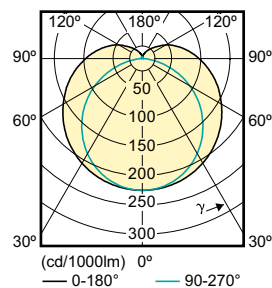

Order Code	Full Product Name	T-Ambient (Max)	T-Ambient (Min)	T-Case Maximum (Nom)	T-Storage (Max)	T-Storage (Min)
929002020602	MASTER LEDtube 1200mm UO 15.5W 840 T8	45 °C	-20 °C	55 °C	65 °C	-40 °C
929002020702	MASTER LEDtube 1200mm UO 15.5W 865 T8	45 °C	-20 °C	55 °C	65 °C	-40 °C
929002020802	MASTER LEDtube 1500mm UO 23W 830 T8	45 °C	-20 °C	60 °C	65 °C	-40 °C
929002020902	MASTER LEDtube 1500mm UO 23W 840 T8	45 °C	-20 °C	60 °C	65 °C	-40 °C
929002021002	MASTER LEDtube 1500mm UO 23W 865 T8	45 °C	-20 °C	60 °C	65 °C	-40 °C
929001298402	MASTER LEDtube 900mm HO 12W 840 T8	45 °C	-20 °C	50 °C	65 °C	-40 °C
929001298502	MASTER LEDtube 900mm HO 12W 865 T8	45 °C	-20 °C	50 °C	65 °C	-40 °C
929001307002	MASTER LEDtube 600mm HO 8W830 T8	35 °C	-20 °C	50 °C	65 °C	-40 °C
929001307102	MASTER LEDtube 600mm HO 8W840 T8	35 °C	-20 °C	50 °C	65 °C	-40 °C
929001307202	MASTER LEDtube 600mm HO 8W865 T8	35 °C	-20 °C	50 °C	65 °C	-40 °C
929001907908	MASTER LEDtube 1200mm UO 16W 830 T8 FF RCA	45 °C	-20 °C	55 °C	65 °C	-40 °C
929001908008	MASTER LEDtube 1200mm UO 16W 840 T8 FF RCA	45 °C	-20 °C	55 °C	65 °C	-40 °C
929001908108	MASTER LEDtube 1200mm UO 16W 865 T8 FF RCA	45 °C	-20 °C	55 °C	65 °C	-40 °C
929001908208	MASTER LEDtube 1500mm UO 24W 830 T8 FF RCA	45 °C	-20 °C	60 °C	65 °C	-40 °C
929001908308	MASTER LEDtube 1500mm UO 24W 840 T8 FF RCA	45 °C	-20 °C	60 °C	65 °C	-40 °C
929001908408	MASTER LEDtube 1500mm UO 24W 865 T8 FF RCA	45 °C	-20 °C	60 °C	65 °C	-40 °C
929001299208	MASTER LEDtube 1200mm HO 14W830 T8	45 °C	-20 °C	55 °C	65 °C	-40 °C
929001299308	MASTER LEDtube 1200mm HO 14W840 T8	45 °C	-20 °C	55 °C	65 °C	-40 °C
929001299408	MASTER LEDtube 1200mm HO 14W865 T8	45 °C	-20 °C	55 °C	65 °C	-40 °C
929001368172	Master LEDTube 8ft 33W 4000lm 865 T8 BR	45 °C	-20 °C	55 °C	65 °C	-40 °C
929001375442	MASTER LEDtube STD 1200mm 14W840 T8 I W	45 °C	-20 °C	55 °C	65 °C	-40 °C
929001376802	MASTER LEDtube 1200mm UE 14.5W 840 T8	35 °C	-20 °C	55 °C	65 °C	-40 °C
929001376902	MASTER LEDtube 1200mm UE 14.5W 865 T8	35 °C	-20 °C	55 °C	65 °C	-40 °C
929001377002	MASTER LEDtube 1500mm UE 21.5W 840 T8	35 °C	-20 °C	60 °C	65 °C	-40 °C
929001377102	MASTER LEDtube 1500mm UE 21.5W 865 T8	35 °C	-20 °C	60 °C	65 °C	-40 °C
929001877312	MASTER LEDtube 1200mm HO VWV 18W 840 T8	45 °C	-20 °C	60 °C	65 °C	-40 °C
929001877412	MASTER LEDtube 1200mm HO VWV 18W 865 T8	45 °C	-20 °C	60 °C	65 °C	-40 °C
929001877512	MASTER LEDtube 600mm HO VWV 10W 840 T8	45 °C	-20 °C	60 °C	65 °C	-40 °C
929001877612	MASTER LEDtube 600mm HO VWV 10W 865 T8	45 °C	-20 °C	60 °C	65 °C	-40 °C
929001922602	MASTER LEDtube 1200mm HO 12.5W 830 T8	45 °C	-20 °C	50 °C	65 °C	-40 °C
929001922702	MASTER LEDtube 1200mm HO 12.5W 840 T8	45 °C	-20 °C	50 °C	65 °C	-40 °C
929001922802	MASTER LEDtube 1200mm HO 12.5W 865 T8	45 °C	-20 °C	50 °C	65 °C	-40 °C
929001922902	MASTER LEDtube 1500mm HO 18.2W 830 T8	45 °C	-20 °C	55 °C	65 °C	-40 °C
929001923002	MASTER LEDtube 1500mm HO 18.2W 840 T8	45 °C	-20 °C	55 °C	65 °C	-40 °C
929001923102	MASTER LEDtube 1500mm HO 18.2W 865 T8	45 °C	-20 °C	55 °C	65 °C	-40 °C
929001961102	MASTER LEDtube 1050mm 16W 840 T8	45 °C	-20 °C	55 °C	65 °C	-40 °C
929002329702	MASTER LEDtube DC72-110V 1200mm 18W 840 T8	45 °C	-20 °C	55 °C	65 °C	-40 °C
929002329802	MASTER LEDtube DC72-110V 450mm 6W 840 T8	45 °C	-20 °C	55 °C	65 °C	-40 °C