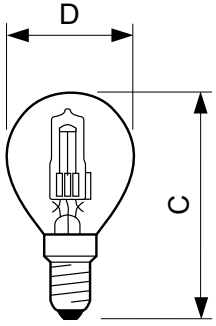

Halogen Classic P45

Dimensional drawing

Product	D (max)	C (max)
EcoClassic30 28W E14 230V P45 CL 1CT/20	46 mm	80 mm