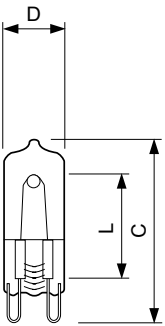

Application

- General lighting in shops, restaurants, hotels, galleries, exhibitions and museums. Ideal for use in small, decorative luminaires

Halogen Clickline G9

Versions

G9, Clear

Dimensional drawing

Product	D (max)	L	C (max)
Halogen MV Click 28W G9 230V CL 1CT	13 mm	21.7 mm	45 mm
Halogen Capsule 28W G9 240V 1BC/15 SRP	12.75 mm	21.7 mm	44.6 mm
Halogen MV Click 42W G9 230V CL 1CT	13 mm	21.7 mm	45 mm
Halogen Capsule 42W G9 240V 1BC/15 SRP	12.75 mm	21.7 mm	44.6 mm
Halogen MV Click 18W G9 230V CL 1CT	13 mm	21.7 mm	45 mm
Halogen MV Caps 28W G9 230V CL 1BC/10	13 mm	21.7 mm	45 mm
Halogen MV Caps 42W G9 230V CL 1BC/10	13 mm	21.7 mm	45 mm