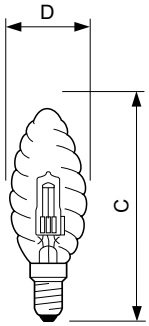

Halogen Classic Twisted Candle B35

Dimensional drawing

Product	D (max)	C (max)
EcoClassic 42W E14 230V BW35 CL 1CT/15	36 mm	99.2 mm