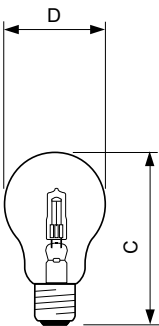

## Dimensional drawing

Product	D (max)	C (max)
Halogen Classic 53W E27 230V A55 1CT/15 SRP	56 mm	97 mm
EcoClassic 53W E27 230V A55 CL 1CT/15	56 mm	97 mm

Product	D (max)	C (max)
Halogen Classic 70W E27 230V A55 1CT/15 SRP	56 mm	97 mm
EcoClassic 70W E27 230V A55 CL 1CT/15	56 mm	97 mm