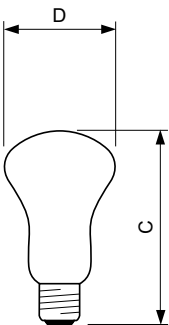

## Dimensional drawing

Product	D (max)	C (max)
Halogen Classic 53W E27 230V A55 1CT/15 SRP	56 mm	97 mm
EcoClassic 53W E27 230V A55 CL 1CT/15	56 mm	97 mm

Product	D (max)	C (max)
Halogen Classic 70W E27 230V A55 1CT/15 SRP	56 mm	97 mm
EcoClassic 70W E27 230V A55 CL 1CT/15	56 mm	97 mm