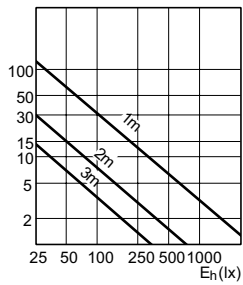

HalogenA PAR38

Versions

E27, PAR38, 30°

Dimensional drawing

Product	D (max)	C (max)
HalogenA PAR38 100W E27 120V 30D 1CT/15	121 mm	135.5 mm

Accent Diagrams

LDAC_HPAR38_100W_30D-Accent diagram

HalogenA PAR38