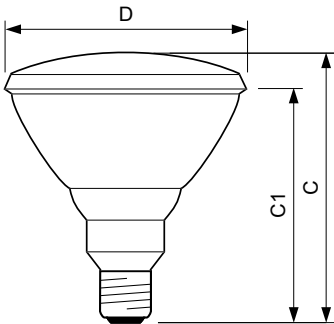

HalogenA PAR38

Versions

E27, PAR38, 30°

Dimensional drawing

Product	D (max)	C (max)
HalogenA PAR38 100W E27 120V 30D 1CT/15	121 mm	135.5 mm

Accent Diagrams

LDAC_HPAR38_100W_30D-Accent diagram

HalogenA PAR38