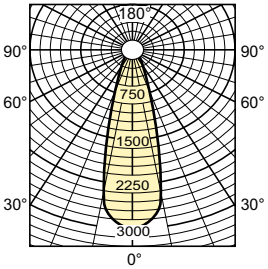

HalogenA PAR38

Versions

E27, PAR38, 30°

Dimensional drawing

Product	D (max)	C (max)
HalogenA PAR38 100W E27 120V 30D 1CT/15	121 mm	135.5 mm

Accent Diagrams

LDAC_HPAR38_100W_30D-Accent diagram

HalogenA PAR38