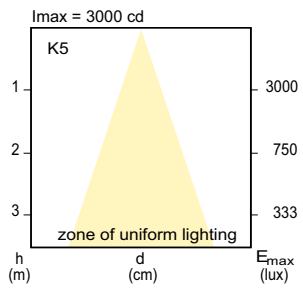

HalogenA PAR38

Beam Diagrams

LDBE_HPAR38_100W_30D-Beam diagram