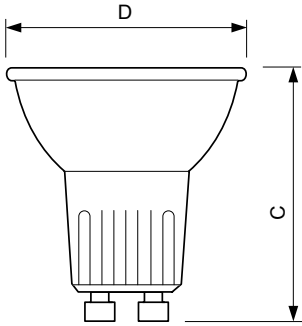

Application

- Ideal for indoor recessed and track fixtures, floor and desk lamps.

Versions

20W/25W/35W/40W, GU10

50W, GU10, MR16

Twistline GU10

Dimensional drawing

Product	D (max)	C (max)
BC50TWISTLINE GU10/FL 6/6	50.7 mm	47.5 mm
BC35 TWISTLINE GU10/FL25 TP	50.7 mm	53 mm
BC25 TWISTLINE GU10 / FL25	50.7 mm	53 mm
BC50TWISTLINE GU10/FL25 TP	51 mm	53 mm
50TWISTERLINE/FL 120V5/6	51 mm	53 mm
BC50GU10/HAL/TL 120V 6/3	51 mm	53 mm