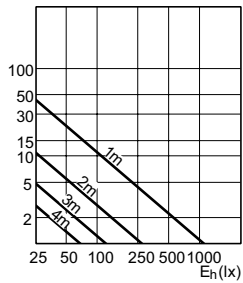

Accent Diagrams

LDAC_HTWIST_Dichr_25D-Accent diagram