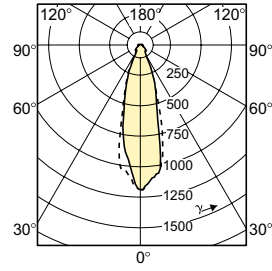

Twistline GU10

Order Code	Full Product Name	Beam Angle (Nom)	Luminous Intensity (Max)	Rated Beam Angle
924887736301	BC25 TWISTLINE GU10 / FL25	25 °	400 cd	25 °
925691836307	BC50TWISTLINE GU10/FL25 TP	25 °	700 cd	-
925691836308	50TWISTERLINE/FL 120V5/6	25 °	700 cd	-
925691836309	BC50GU10/HAL/TL 120V 6/3	25 °	700 cd	-