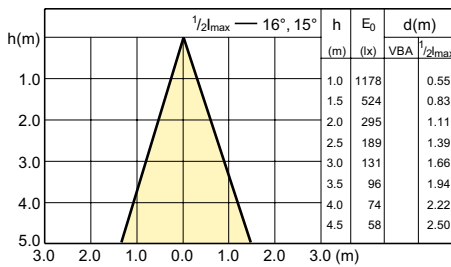

Beam Diagrams

LDBE_HTWIST_Dichr_25D-Beam diagram