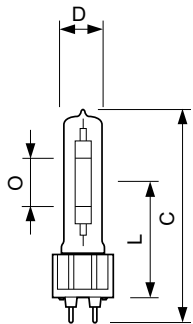

## Dimensional drawing

Product	D (max)	D	O	L (min)	L (max)	L	C (max)
MASTER SDW-TG Mini 100W/825 GX12-11CT/12	20 mm	0.75 in	18 mm	54.5 mm	57.5 mm	56	110 mm
MASTER SDW-TG Mini 50W/825 GX12-11CT/12	20 mm	0.75 in	14.5 mm	53.5 mm	56.5 mm	55 mm	103 mm