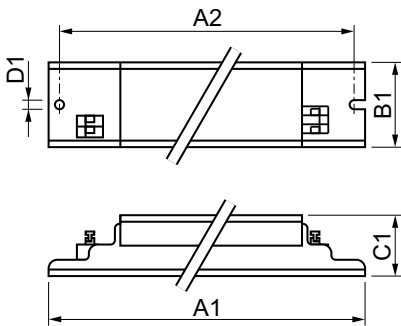

Application

- Residential lighting
- City beautification
- Road lighting

EXC for SOX

Versions

EXC 35 SOX 220-240V 50/60Hz

Dimensional drawing

Product	D1	C1	A1	A2	B1
EXC 35 SOX 220-240V 50/60Hz	4.2 mm	28.0 mm	280.0 mm	265.0 mm	40.0 mm
EXC 36 SOX-E 220-240V 50/60Hz	4.2 mm	28.0 mm	280.0 mm	265.0 mm	40.0 mm
EXC 55 SOX 220-240V 50/60Hz	4.2 mm	28.0 mm	280.0 mm	265.0 mm	40.0 mm
EXC 91 SOX-E 220-240V 50/60Hz	4.2 mm	28.0 mm	335.0 mm	325.0 mm	39.0 mm