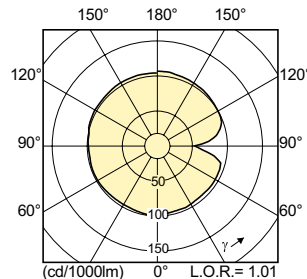

Light Technical (3/3)

Order Code	Full Product Name	LLMF	Luminous	Luminous	Ratio
		8000 h Rated	Efficacy (rated) (Nom)	Flux (Rated) (Nom)	Scotopic/Photopic Lumens
928060109227	MST CosmoWhite CPO-TT Xtra 60W/628 E27	86 %	119.17 lm/W	7150 lm	1.15
928060809227	MST CosmoWhite CPO-TT Xtra 45W/628 E27	90 %	105 lm/W	4725 lm	1.08
928060209227	MST CosmoWhite CPO-TT Xtra 90W/628 E40	88 %	113.48 lm/W	10200 lm	1.15

Order Code	Full Product Name	LLMF	Luminous	Luminous	Ratio
		8000 h Rated	Efficacy (rated) (Nom)	Flux (Rated) (Nom)	Scotopic/Photopic Lumens
928060309227	MST CosmoWhite CPO-TT Xtra 140W/628 E40	89 %	116.31 lm/W	16400 lm	1.23
928061009227	MST CosmoWhite CPO-TT Xtra 210W/830 E40	92 %	111.66 lm/W	23600 lm	1.34

Mechanical and Housing

Order Code	Full Product Name	Bulb Shape
928060109227	MST CosmoWhite CPO-TT Xtra 60W/628 E27	T35
928060809227	MST CosmoWhite CPO-TT Xtra 45W/628 E27	T35
928060209227	MST CosmoWhite CPO-TT Xtra 90W/628 E40	T46
928060309227	MST CosmoWhite CPO-TT Xtra 140W/628 E40	T46
928061009227	MST CosmoWhite CPO-TT Xtra 210W/830 E40	T46