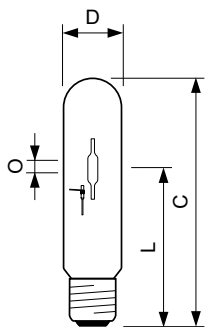

Versions

CPO-TT 45W, 60W /628 E27

CPO-TT /628 E39, E40

CPO-TT 210W, 315W /942 E40

Dimensional drawing

Product	D (max)	D	O	L	C (max)
MST CosmoWhite CPO-TT Xtra 60W/628 E27	36 mm	35 mm	14 mm	102 mm	156 mm
MST CosmoWhite CPO-TT Xtra 90W/628 E40	47 mm	46 mm	18 mm	132 mm	211 mm
MST CosmoWhite CPO-TT Xtra 140W/628 E40	47 mm	46 mm	23 mm	132 mm	211 mm
MST CosmoWhite CPO-TT Xtra 45W/628 E27	36 mm	35 mm	14 mm	103 mm	156 mm

MASTER CosmoWhite CPO-TT Xtra

Dimensional drawing

Product	D (max)	D	O	L	C (max)
MST CosmoWhite CPO-TT Xtra 210W/830 E40	47 mm	46 mm	12.4 mm	157 mm	257 mm

Approval and Application

Energy Efficiency Label (EEL) A+