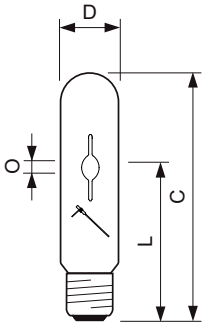

Versions

CPO-TT 45W, 60W /628 E27

CPO-TT /628 E39, E40

CPO-TT 210W, 315W /942 E40

Dimensional drawing

Product	D (max)	D	O	L	C (max)
MST CosmoWhite CPO-TT Xtra 60W/628 E27	36 mm	35 mm	14 mm	102 mm	156 mm
MST CosmoWhite CPO-TT Xtra 90W/628 E40	47 mm	46 mm	18 mm	132 mm	211 mm
MST CosmoWhite CPO-TT Xtra 140W/628 E40	47 mm	46 mm	23 mm	132 mm	211 mm
MST CosmoWhite CPO-TT Xtra 45W/628 E27	36 mm	35 mm	14 mm	103 mm	156 mm

MASTER CosmoWhite CPO-TT Xtra

Dimensional drawing

Product	D (max)	D	O	L	C (max)
MST CosmoWhite CPO-TT Xtra 210W/830 E40	47 mm	46 mm	12.4 mm	157 mm	257 mm

Approval and Application

Energy Efficiency Label (EEL) A+