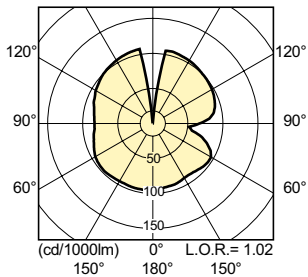

Light Technical (3/3)

Order Code	Full Product Name	Ratio Scotopic/ Photopic Lumens
928082019235	MASTER CityWhite CDO-TT Plus 70W/828 E27	1.30
928082619230	MASTER CityWhite CDO-TT Plus 70W/942 E27	1.86
928082119231	MASTER CityWhite CDO-TT Plus 100W/828 E40	1.30
928082219231	MASTER CityWhite CDO-TT Plus 150W/828 E40	1.30

Order Code	Full Product Name	Ratio Scotopic/ Photopic Lumens
928082519230	MASTER CityWhite CDO-TT Plus 150W/942 E40	1.79
928082319230	MASTER CityWhite CDO-TT Plus 250W/830 E40	1.30
928082419235	MASTER CityWhite CDO-TT Plus 50W/828 E27	1.30
928487500191	MASTER CityWhite CDO-TT Plus 250W/940 E40	-

Mechanical and Housing

Order Code	Full Product Name	Bulb Shape
928082019235	MASTER CityWhite CDO-TT Plus 70W/828 E27	T35
928082619230	MASTER CityWhite CDO-TT Plus 70W/942 E27	T35
928082119231	MASTER CityWhite CDO-TT Plus 100W/828 E40	T46
928082219231	MASTER CityWhite CDO-TT Plus 150W/828 E40	T46
928082519230	MASTER CityWhite CDO-TT Plus 150W/942 E40	T46
928082319230	MASTER CityWhite CDO-TT Plus 250W/830 E40	T46
928082419235	MASTER CityWhite CDO-TT Plus 50W/828 E27	T31
928487500191	MASTER CityWhite CDO-TT Plus 250W/940 E40	T46