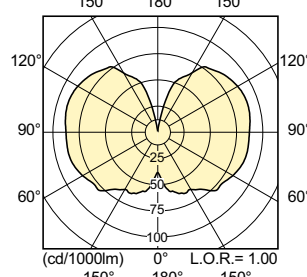

Light Technical (3/3)

Order Code	Full Product Name	Ratio Scotopic/ Photopic Lumens
928082019235	MASTER CityWhite CDO-TT Plus 70W/828 E27	1.30
928082619230	MASTER CityWhite CDO-TT Plus 70W/942 E27	1.86
928082119231	MASTER CityWhite CDO-TT Plus 100W/828 E40	1.30
928082219231	MASTER CityWhite CDO-TT Plus 150W/828 E40	1.30

Order Code	Full Product Name	Ratio Scotopic/ Photopic Lumens
928082519230	MASTER CityWhite CDO-TT Plus 150W/942 E40	1.79
928082319230	MASTER CityWhite CDO-TT Plus 250W/830 E40	1.30
928082419235	MASTER CityWhite CDO-TT Plus 50W/828 E27	1.30
928487500191	MASTER CityWhite CDO-TT Plus 250W/940 E40	-

Mechanical and Housing

Order Code	Full Product Name	Bulb Shape
928082019235	MASTER CityWhite CDO-TT Plus 70W/828 E27	T35
928082619230	MASTER CityWhite CDO-TT Plus 70W/942 E27	T35
928082119231	MASTER CityWhite CDO-TT Plus 100W/828 E40	T46
928082219231	MASTER CityWhite CDO-TT Plus 150W/828 E40	T46
928082519230	MASTER CityWhite CDO-TT Plus 150W/942 E40	T46
928082319230	MASTER CityWhite CDO-TT Plus 250W/830 E40	T46
928082419235	MASTER CityWhite CDO-TT Plus 50W/828 E27	T31
928487500191	MASTER CityWhite CDO-TT Plus 250W/940 E40	T46