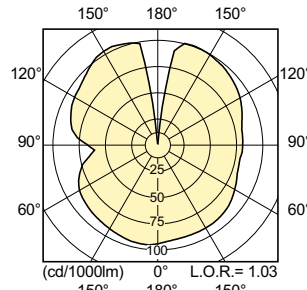

Light Technical (3/3)

Order Code	Full Product Name	Ratio Scotopic/ Photopic Lumens
928082019235	MASTER CityWhite CDO-TT Plus 70W/828 E27	1.30
928082619230	MASTER CityWhite CDO-TT Plus 70W/942 E27	1.86
928082119231	MASTER CityWhite CDO-TT Plus 100W/828 E40	1.30
928082219231	MASTER CityWhite CDO-TT Plus 150W/828 E40	1.30

Order Code	Full Product Name	Ratio Scotopic/ Photopic Lumens
928082519230	MASTER CityWhite CDO-TT Plus 150W/942 E40	1.79
928082319230	MASTER CityWhite CDO-TT Plus 250W/830 E40	1.30
928082419235	MASTER CityWhite CDO-TT Plus 50W/828 E27	1.30
928487500191	MASTER CityWhite CDO-TT Plus 250W/940 E40	-

Mechanical and Housing

Order Code	Full Product Name	Bulb Shape
928082019235	MASTER CityWhite CDO-TT Plus 70W/828 E27	T35
928082619230	MASTER CityWhite CDO-TT Plus 70W/942 E27	T35
928082119231	MASTER CityWhite CDO-TT Plus 100W/828 E40	T46
928082219231	MASTER CityWhite CDO-TT Plus 150W/828 E40	T46
928082519230	MASTER CityWhite CDO-TT Plus 150W/942 E40	T46
928082319230	MASTER CityWhite CDO-TT Plus 250W/830 E40	T46
928082419235	MASTER CityWhite CDO-TT Plus 50W/828 E27	T31
928487500191	MASTER CityWhite CDO-TT Plus 250W/940 E40	T46