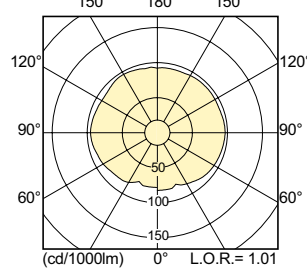

Light Technical (3/3)

Order Code	Full Product Name	Ratio Scotopic/ Photopic Lumens
928082019235	MASTER CityWhite CDO-TT Plus 70W/828 E27	1.30
928082619230	MASTER CityWhite CDO-TT Plus 70W/942 E27	1.86
928082119231	MASTER CityWhite CDO-TT Plus 100W/828 E40	1.30
928082219231	MASTER CityWhite CDO-TT Plus 150W/828 E40	1.30

Order Code	Full Product Name	Ratio Scotopic/ Photopic Lumens
928082519230	MASTER CityWhite CDO-TT Plus 150W/942 E40	1.79
928082319230	MASTER CityWhite CDO-TT Plus 250W/830 E40	1.30
928082419235	MASTER CityWhite CDO-TT Plus 50W/828 E27	1.30
928487500191	MASTER CityWhite CDO-TT Plus 250W/940 E40	-

Mechanical and Housing

Order Code	Full Product Name	Bulb Shape
928082019235	MASTER CityWhite CDO-TT Plus 70W/828 E27	T35
928082619230	MASTER CityWhite CDO-TT Plus 70W/942 E27	T35
928082119231	MASTER CityWhite CDO-TT Plus 100W/828 E40	T46
928082219231	MASTER CityWhite CDO-TT Plus 150W/828 E40	T46
928082519230	MASTER CityWhite CDO-TT Plus 150W/942 E40	T46
928082319230	MASTER CityWhite CDO-TT Plus 250W/830 E40	T46
928082419235	MASTER CityWhite CDO-TT Plus 50W/828 E27	T31
928487500191	MASTER CityWhite CDO-TT Plus 250W/940 E40	T46