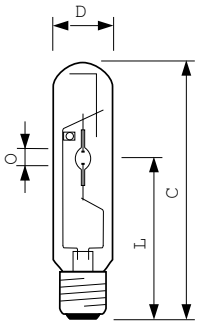

Versions

CDO-TT Plus, 70W, E27

CDO-TT Plus 100W & 150W E40

CDO-TT Plus 250W /830 E40

CDO-TT Plus 50W /828 E27

CDO-TT Plus 250W /940

Dimensional drawing

Product	D (max)	O	L	C (max)
MASTER CityWhite CDO-TT Plus 70W/828 E27	36 mm	7.15 mm	102 mm	156 mm
MASTER CityWhite CDO-TT Plus 50W/828 E27	36 mm	5.25 mm	102 mm	156 mm
MASTER CityWhite CDO-TT Plus 70W/942 E27	36 mm	7.75 mm	102 mm	156 mm

MASTER CityWhite CDO-TT

Dimensional drawing

Product	D (max)	O	L	C (max)
MASTER CityWhite CDO-TT Plus 100W/828 E40	47 mm	8.5 mm	132 mm	211 mm
MASTER CityWhite CDO-TT Plus 150W/828 E40	47 mm	10 mm	132 mm	211 mm
MASTER CityWhite CDO-TT Plus 250W/830 E40	47 mm	12.1 mm	157 mm	257 mm
MASTER CityWhite CDO-TT Plus 250W/940 E40	47 mm	12.30 mm	158 mm	255 mm
MASTER CityWhite CDO-TT Plus 150W/942 E40	46 mm	10 mm	132 mm	211 mm