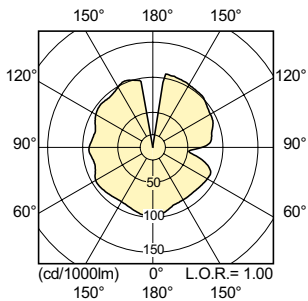

Light Technical (3/3)

Order Code	Full Product Name	Ratio Scotopic/ Photopic Lumens
928082019235	MASTER CityWhite CDO-TT Plus 70W/828 E27	1.30
928082619230	MASTER CityWhite CDO-TT Plus 70W/942 E27	1.86
928082119231	MASTER CityWhite CDO-TT Plus 100W/828 E40	1.30
928082219231	MASTER CityWhite CDO-TT Plus 150W/828 E40	1.30

Order Code	Full Product Name	Ratio Scotopic/ Photopic Lumens
928082519230	MASTER CityWhite CDO-TT Plus 150W/942 E40	1.79
928082319230	MASTER CityWhite CDO-TT Plus 250W/830 E40	1.30
928082419235	MASTER CityWhite CDO-TT Plus 50W/828 E27	1.30
928487500191	MASTER CityWhite CDO-TT Plus 250W/940 E40	-

Mechanical and Housing

Order Code	Full Product Name	Bulb Shape
928082019235	MASTER CityWhite CDO-TT Plus 70W/828 E27	T35
928082619230	MASTER CityWhite CDO-TT Plus 70W/942 E27	T35
928082119231	MASTER CityWhite CDO-TT Plus 100W/828 E40	T46
928082219231	MASTER CityWhite CDO-TT Plus 150W/828 E40	T46
928082519230	MASTER CityWhite CDO-TT Plus 150W/942 E40	T46
928082319230	MASTER CityWhite CDO-TT Plus 250W/830 E40	T46
928082419235	MASTER CityWhite CDO-TT Plus 50W/828 E27	T31
928487500191	MASTER CityWhite CDO-TT Plus 250W/940 E40	T46