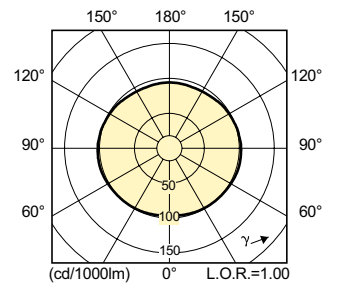

Light Technical (3/3)

Order Code	Full Product Name	Ratio Scotopic/ Photopic Lumens
928082019235	MASTER CityWhite CDO-TT Plus 70W/828 E27	1.30
928082619230	MASTER CityWhite CDO-TT Plus 70W/942 E27	1.86
928082119231	MASTER CityWhite CDO-TT Plus 100W/828 E40	1.30
928082219231	MASTER CityWhite CDO-TT Plus 150W/828 E40	1.30

Order Code	Full Product Name	Ratio Scotopic/ Photopic Lumens
928082519230	MASTER CityWhite CDO-TT Plus 150W/942 E40	1.79
928082319230	MASTER CityWhite CDO-TT Plus 250W/830 E40	1.30
928082419235	MASTER CityWhite CDO-TT Plus 50W/828 E27	1.30
928487500191	MASTER CityWhite CDO-TT Plus 250W/940 E40	-

Mechanical and Housing

Order Code	Full Product Name	Bulb Shape
928082019235	MASTER CityWhite CDO-TT Plus 70W/828 E27	T35
928082619230	MASTER CityWhite CDO-TT Plus 70W/942 E27	T35
928082119231	MASTER CityWhite CDO-TT Plus 100W/828 E40	T46
928082219231	MASTER CityWhite CDO-TT Plus 150W/828 E40	T46
928082519230	MASTER CityWhite CDO-TT Plus 150W/942 E40	T46
928082319230	MASTER CityWhite CDO-TT Plus 250W/830 E40	T46
928082419235	MASTER CityWhite CDO-TT Plus 50W/828 E27	T31
928487500191	MASTER CityWhite CDO-TT Plus 250W/940 E40	T46