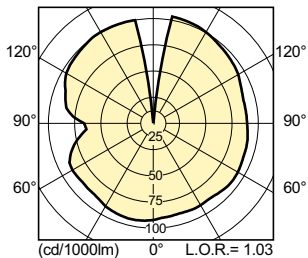

Light Technical (3/3)

Order Code	Full Product Name	Ratio Scotopic/ Photopic Lumens
928082019235	MASTER CityWhite CDO-TT Plus 70W/828 E27	1.30
928082619230	MASTER CityWhite CDO-TT Plus 70W/942 E27	1.86
928082119231	MASTER CityWhite CDO-TT Plus 100W/828 E40	1.30
928082219231	MASTER CityWhite CDO-TT Plus 150W/828 E40	1.30

Order Code	Full Product Name	Ratio Scotopic/ Photopic Lumens
928082519230	MASTER CityWhite CDO-TT Plus 150W/942 E40	1.79
928082319230	MASTER CityWhite CDO-TT Plus 250W/830 E40	1.30
928082419235	MASTER CityWhite CDO-TT Plus 50W/828 E27	1.30
928487500191	MASTER CityWhite CDO-TT Plus 250W/940 E40	-

Mechanical and Housing

Order Code	Full Product Name	Bulb Shape
928082019235	MASTER CityWhite CDO-TT Plus 70W/828 E27	T35
928082619230	MASTER CityWhite CDO-TT Plus 70W/942 E27	T35
928082119231	MASTER CityWhite CDO-TT Plus 100W/828 E40	T46
928082219231	MASTER CityWhite CDO-TT Plus 150W/828 E40	T46
928082519230	MASTER CityWhite CDO-TT Plus 150W/942 E40	T46
928082319230	MASTER CityWhite CDO-TT Plus 250W/830 E40	T46
928082419235	MASTER CityWhite CDO-TT Plus 50W/828 E27	T31
928487500191	MASTER CityWhite CDO-TT Plus 250W/940 E40	T46