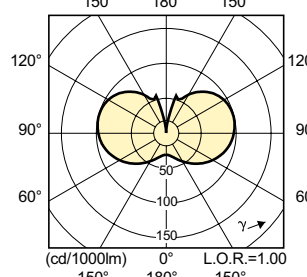

Light Technical (3/3)

Order Code	Full Product Name	Ratio Scotopic/ Photopic Lumens
928082019235	MASTER CityWhite CDO-TT Plus 70W/828 E27	1.30
928082619230	MASTER CityWhite CDO-TT Plus 70W/942 E27	1.86
928082119231	MASTER CityWhite CDO-TT Plus 100W/828 E40	1.30
928082219231	MASTER CityWhite CDO-TT Plus 150W/828 E40	1.30

Order Code	Full Product Name	Ratio Scotopic/ Photopic Lumens
928082519230	MASTER CityWhite CDO-TT Plus 150W/942 E40	1.79
928082319230	MASTER CityWhite CDO-TT Plus 250W/830 E40	1.30
928082419235	MASTER CityWhite CDO-TT Plus 50W/828 E27	1.30
928487500191	MASTER CityWhite CDO-TT Plus 250W/940 E40	-

Mechanical and Housing

Order Code	Full Product Name	Bulb Shape
928082019235	MASTER CityWhite CDO-TT Plus 70W/828 E27	T35
928082619230	MASTER CityWhite CDO-TT Plus 70W/942 E27	T35
928082119231	MASTER CityWhite CDO-TT Plus 100W/828 E40	T46
928082219231	MASTER CityWhite CDO-TT Plus 150W/828 E40	T46
928082519230	MASTER CityWhite CDO-TT Plus 150W/942 E40	T46
928082319230	MASTER CityWhite CDO-TT Plus 250W/830 E40	T46
928082419235	MASTER CityWhite CDO-TT Plus 50W/828 E27	T31
928487500191	MASTER CityWhite CDO-TT Plus 250W/940 E40	T46