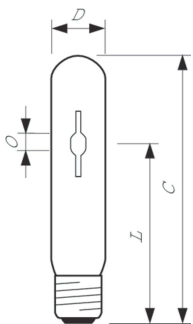

Versions

CDO-TT Plus, 70W, E27

CDO-TT Plus 100W & 150W E40

CDO-TT Plus 250W /830 E40

CDO-TT Plus 50W /828 E27

CDO-TT Plus 250W /940

Dimensional drawing

Product	D (max)	O	L	C (max)
MASTER CityWhite CDO-TT Plus 70W/828 E27	36 mm	7.15 mm	102 mm	156 mm
MASTER CityWhite CDO-TT Plus 50W/828 E27	36 mm	5.25 mm	102 mm	156 mm
MASTER CityWhite CDO-TT Plus 70W/942 E27	36 mm	7.75 mm	102 mm	156 mm

MASTER CityWhite CDO-TT

Dimensional drawing

Product	D (max)	O	L	C (max)
MASTER CityWhite CDO-TT Plus 100W/828 E40	47 mm	8.5 mm	132 mm	211 mm
MASTER CityWhite CDO-TT Plus 150W/828 E40	47 mm	10 mm	132 mm	211 mm
MASTER CityWhite CDO-TT Plus 250W/830 E40	47 mm	12.1 mm	157 mm	257 mm
MASTER CityWhite CDO-TT Plus 250W/940 E40	47 mm	12.30 mm	158 mm	255 mm
MASTER CityWhite CDO-TT Plus 150W/942 E40	46 mm	10 mm	132 mm	211 mm