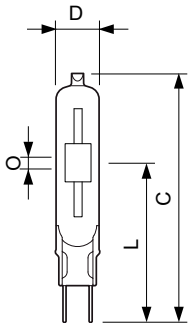

MASTERColour CDM-TC

Versions

CDM-TC, 35W

CDM-TC 70W /830

CDM-TC 70W /842

Dimensional drawing

Product	D (max)	D	O	L (min)	L (max)	L	C (max)
MASTERColour CDM-TC 35W/830 G8.5 1CT/12	15 mm	0.5 in	5 mm	51 mm	53 mm	52 mm	85 mm
MASTERColour CDM-TC 35W/830 G8.5 1CT/12	15 mm	0.5 in	5 mm	51 mm	53 mm	52 mm	85 mm
MASTERColour CDM-TC 35W/842 G8.5 1CT/12	15 mm	0.5 in	5 mm	51 mm	53 mm	52 mm	85 mm
MASTERColour CDM-TC 35W/842 G8.5 1CT/12	15 mm	0.5 in	5 mm	51 mm	53 mm	52 mm	85 mm

Product	D (max)	D	O	L (min)	L (max)	L	C (max)
MASTERColour CDM-TC 70W/830 G8.5 1CT/12	15 mm	0.5 in	7 mm	51 mm	53 mm	52 mm	85 mm
MASTERColour CDM-TC 70W/830 G8.5 1CT/12	15 mm	0.5 in	7 mm	51 mm	53 mm	52 mm	85 mm