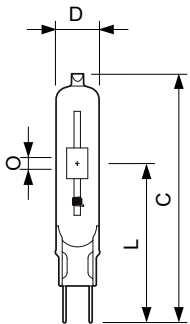

MASTERColour CDM-TC

Versions

CDM-TC, 35W

CDM-TC 70W /830

CDM-TC 70W /842

Dimensional drawing

Product	D (max)	D	O	L (min)	L (max)	L	C (max)
MASTERColour CDM-TC 35W/830 G8.5 1CT/12	15 mm	0.5 in	5 mm	51 mm	53 mm	52 mm	85 mm
MASTERColour CDM-TC 35W/830 G8.5 1CT/12	15 mm	0.5 in	5 mm	51 mm	53 mm	52 mm	85 mm
MASTERColour CDM-TC 35W/842 G8.5 1CT/12	15 mm	0.5 in	5 mm	51 mm	53 mm	52 mm	85 mm
MASTERColour CDM-TC 35W/842 G8.5 1CT/12	15 mm	0.5 in	5 mm	51 mm	53 mm	52 mm	85 mm

Product	D (max)	D	O	L (min)	L (max)	L	C (max)
MASTERColour CDM-TC 70W/830 G8.5 1CT/12	15 mm	0.5 in	7 mm	51 mm	53 mm	52 mm	85 mm
MASTERColour CDM-TC 70W/830 G8.5 1CT/12	15 mm	0.5 in	7 mm	51 mm	53 mm	52 mm	85 mm