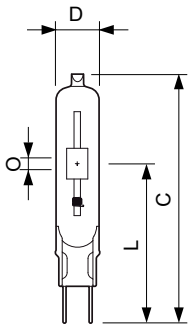

MASTERColour CDM-TC

Versions

CDM-TC, 35W

CDM-TC 70W /830

CDM-TC 70W /842

Dimensional drawing

Product	D (max)	D	O	L (min)	L (max)	L	C (max)
MASTERColour CDM-TC 35W/830 G8.5 1CT/12	15 mm	0.5 in	5 mm	51 mm	53 mm	52 mm	85 mm
MASTERColour CDM-TC 35W/830 G8.5 1CT/12	15 mm	0.5 in	5 mm	51 mm	53 mm	52 mm	85 mm
MASTERColour CDM-TC 35W/842 G8.5 1CT/12	15 mm	0.5 in	5 mm	51 mm	53 mm	52 mm	85 mm
MASTERColour CDM-TC 35W/842 G8.5 1CT/12	15 mm	0.5 in	5 mm	51 mm	53 mm	52 mm	85 mm

Product	D (max)	D	O	L (min)	L (max)	L	C (max)
MASTERColour CDM-TC 70W/830 G8.5 1CT/12	15 mm	0.5 in	7 mm	51 mm	53 mm	52 mm	85 mm
MASTERColour CDM-TC 70W/830 G8.5 1CT/12	15 mm	0.5 in	7 mm	51 mm	53 mm	52 mm	85 mm