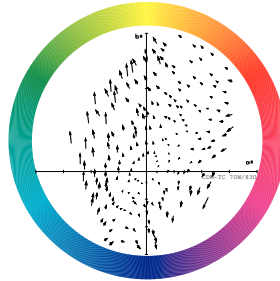

MASTERColour CDM-TC

Order Code	Full Product Name	Correlated Color Temperature (Nom)	Color Rendering Index (Nom)	Lumen Maintenance 10000 h (Nom)	Lumen Maintenance 2000 h (Min)	Lumen Maintenance 2000 h (Nom)	Lumen Maintenance 5000 h (Min)	Lumen Maintenance 5000 h (Nom)	Luminous Efficacy (rated)	Luminous Flux (Rated)
									(Nom)	(Nom)
928093805125	MASTERColour CDM-TC 35W/842 G8.5 1CT/12	4200 K	85	70 %	75 %	85 %	70 %	80 %	79 lm/W	3100 lm
928093805129	MASTERColour CDM-TC 35W/842 G8.5 1CT/12	4200 K	85	70 %	75 %	85 %	70 %	80 %	79 lm/W	3100 lm
928086505129	MASTERColour CDM-TC 70W/830 G8.5 1CT/12	3000 K	83	65 %	75 %	85 %	65 %	75 %	86 lm/W	6300 lm
928086505131	MASTERColour CDM-TC 70W/830 G8.5 1CT/12	3000 K	83	65 %	75 %	85 %	65 %	75 %	86 lm/W	6300 lm
928094605129	MASTERColour CDM-TC 70W/842 G8.5 1CT/12	4200 K	89	65 %	70 %	80 %	65 %	75 %	79 lm/W	5800 lm
928094605131	MASTERColour CDM-TC 70W/842 G8.5 1CT/12	4200 K	89	65 %	70 %	80 %	65 %	75 %	79 lm/W	5800 lm

Color Rendering Diagrams