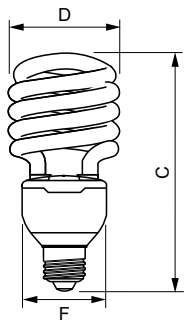

Versions

32W T3 E27

Dimensional drawing

Product	C (max)	D (max)	F (max)
Tornado T3 32W WW E27 220-240V 1PF/6	152.5 mm	74 mm	61 mm
Tornado T3 32W CDL E27 220-240V 1PF/6	74 mm	152.5 mm	61 mm

Tornado T3

Approval and Application