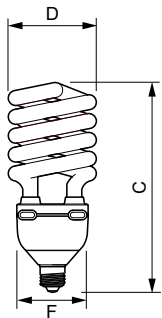

Versions

45.0 W;E27 ;Spiral

65.0 W;E27 ;Spiral

80.0 W;E40 ;Spiral

Dimensional drawing

Product	D (max)	C (max)	F (max)
EHL TWISTER 45W 865 E27 220-240V 1CT/6	98 mm	210 mm	80.3 mm

Product	C (max)	F (max)	D (max)
Tornado High Lumen 60W CDL E27 1CT/6	262 mm	88.1 mm	102 mm
Tornado High Lumen 60W WW E27 1CT/6	262 mm	88.1 mm	102 mm

Tornado High Lumen

Dimensional drawing

Product	C (max)	F (max)	D (max)
Tornado High Lumen 75W WW E40 1CT/6	293 mm	88.1 mm	102 mm
Tornado High Lumen 75W CDL E40 1CT/6	293 mm	88.1 mm	102 mm

Product	C (max)	F (max)	D (max)
Tornado High Lumen 45W CDL E27 1CT/6	244 mm	88.1 mm	102 mm
Tornado High Lumen 45W WW E27 1CT/6	244 mm	88.1 mm	102 mm