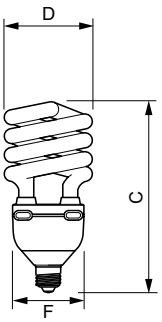

Versions

45.0 W;E27 ;Spiral

65.0 W;E27 ;Spiral

80.0 W;E40 ;Spiral

Dimensional drawing

Product	D (max)	C (max)	F (max)
EHL TWISTER 45W 865 E27 220-240V 1CT/6	98 mm	210 mm	80.3 mm

Product	C (max)	F (max)	D (max)
Tornado High Lumen 60W CDL E27 1CT/6	262 mm	88.1 mm	102 mm
Tornado High Lumen 60W WW E27 1CT/6	262 mm	88.1 mm	102 mm

Tornado High Lumen

Dimensional drawing

Product	C (max)	F (max)	D (max)
Tornado High Lumen 75W WW E40 1CT/6	293 mm	88.1 mm	102 mm
Tornado High Lumen 75W CDL E40 1CT/6	293 mm	88.1 mm	102 mm

Product	C (max)	F (max)	D (max)
Tornado High Lumen 45W CDL E27 1CT/6	244 mm	88.1 mm	102 mm
Tornado High Lumen 45W WW E27 1CT/6	244 mm	88.1 mm	102 mm