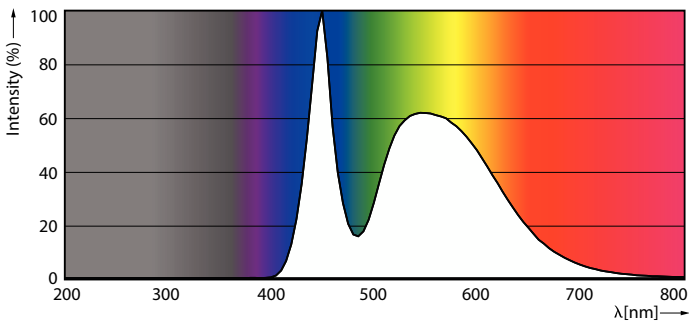

Product data

General Information		Power Consumption	
Cap-Base	G13 [Medium Bi-Pin Fluorescent]	Power Consumption	9 W
Nominal lifetime	15,000 hour(s)	Lamp Current (Nom)	75 mA
Switching Cycle	50,000	Wattage Equivalent	18 W
Rated Lifetime (Hours)	15,000 hour(s)	Starting Time (Nom)	0.5 s
Lighting Technology	LED	Warm-up time to 60% light	0.5 s
EU RoHS compliant	Yes	Power Factor (Fraction)	0.5
		Voltage (Nom)	220-240 V
Light Technical		Temperature	
Color Code	765 [CCT of 6500K]	Ambient temperature range	-20 to +45 °C
Color Code	765 [CCT of 6500K]	T-Case Maximum (Nom)	55 °C
Beam Angle (Nom)	240 degree(s)		
Luminous Flux	900 lumen	Controls and Dimming	
Color Designation	Cool Daylight	Dimmable	No
Correlated Color Temperature (Nom)	6500 K		
Luminous Efficacy (rated) (Nom)	100 lm/W	Mechanical and Housing	
Color Consistency	<7	Bulb Finish	Frosted
Color rendering index (CRI)	70	Bulb Material	Glass
LLMF At End Of Nominal Lifetime (Nom)	70 %	Product Length	600 mm
		Bulb Shape	Tube, double-ended
Operating and Electrical			
Input Frequency	50 to 60 Hz		

Light Distribution Diagram - Ledtube DE 600mm 9W 765 T8 G13

Spectral Power Distribution Colour - Ledtube DE 600mm 9W 765 T8 G13

Ecofit Ledtubes T8

Lifetime

Life Expectancy Diagram

Lumen Maintenance Diagram - Ledtube DE 600mm 9W 765 T8 G13