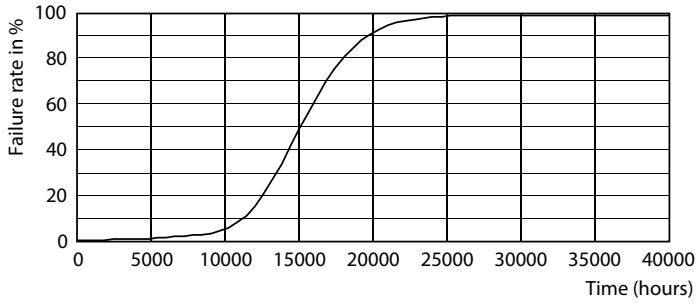

Ecofit Ledtubes T8

Lifetime

Life Expectancy Diagram