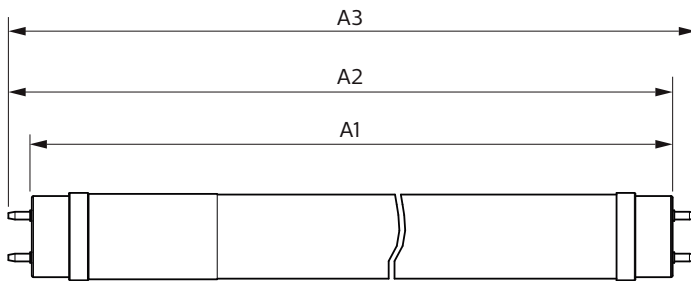

Product data

General Information		Power Consumption	
Cap-Base	G13 [Medium Bi-Pin Fluorescent]	Power Consumption	9 W
Nominal lifetime	15,000 hour(s)	Lamp Current (Nom)	75 mA
Switching Cycle	50,000	Wattage Equivalent	18 W
Rated Lifetime (Hours)	15,000 hour(s)	Starting Time (Nom)	0.5 s
Lighting Technology	LED	Warm-up time to 60% light	0.5 s
EU RoHS compliant	Yes	Power Factor (Fraction)	0.5
		Voltage (Nom)	220-240 V
Light Technical		Temperature	
Color Code	765 [CCT of 6500K]	Ambient temperature range	-20 to +45 °C
Color Code	765 [CCT of 6500K]	T-Case Maximum (Nom)	55 °C
Beam Angle (Nom)	240 degree(s)		
Luminous Flux	900 lumen	Controls and Dimming	
Color Designation	Cool Daylight	Dimmable	No
Correlated Color Temperature (Nom)	6500 K		
Luminous Efficacy (rated) (Nom)	100 lm/W	Mechanical and Housing	
Color Consistency	<7	Bulb Finish	Frosted
Color rendering index (CRI)	70	Bulb Material	Glass
LLMF At End Of Nominal Lifetime (Nom)	70 %	Product Length	600 mm
		Bulb Shape	Tube, double-ended
Operating and Electrical			
Input Frequency	50 to 60 Hz		

Ecofit Ledtubes T8

Approval and Application

Energy Saving Product	Yes
Approval Marks	RoHS compliance
EyeComfort	Yes

Product Data

Full product code	872016920856800
Order product name	Ledtube DE 600mm 9W 765 T8 G13
Order code	929003662808

Dimensional drawing

Product	D1	D2	A1	A2	A3
Ledtube DE 600mm 9W 765 T8 G13	25.7 mm	28 mm	588.5 mm	595.5 mm	602.5 mm

Photometric data

© 2023 Philips Lighting B.V. Page 11

General uniform lighting - Ledtube DE 600mm 9W 765 T8 G13