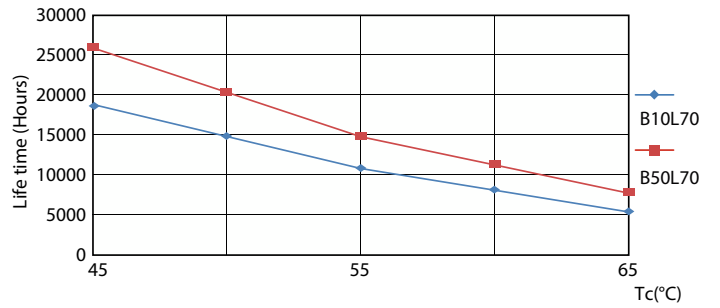

Product data

General Information		Power Consumption	
Cap-Base	G13 [Medium Bi-Pin Fluorescent]	Power Consumption	9 W
Nominal lifetime	15,000 hour(s)	Lamp Current (Nom)	75 mA
Switching Cycle	50,000	Wattage Equivalent	18 W
Rated Lifetime (Hours)	15,000 hour(s)	Starting Time (Nom)	0.5 s
Lighting Technology	LED	Warm-up time to 60% light	0.5 s
EU RoHS compliant	Yes	Power Factor (Fraction)	0.5
		Voltage (Nom)	220-240 V
Light Technical		Temperature	
Color Code	765 [CCT of 6500K]	Ambient temperature range	-20 to +45 °C
Color Code	765 [CCT of 6500K]	T-Case Maximum (Nom)	55 °C
Beam Angle (Nom)	240 degree(s)		
Luminous Flux	900 lumen	Controls and Dimming	
Color Designation	Cool Daylight	Dimmable	No
Correlated Color Temperature (Nom)	6500 K		
Luminous Efficacy (rated) (Nom)	100 lm/W	Mechanical and Housing	
Color Consistency	<7	Bulb Finish	Frosted
Color rendering index (CRI)	70	Bulb Material	Glass
LLMF At End Of Nominal Lifetime (Nom)	70 %	Product Length	600 mm
		Bulb Shape	Tube, double-ended
Operating and Electrical			
Input Frequency	50 to 60 Hz		

Light Distribution Diagram - Ledtube DE 600mm 9W 765 T8 G13

Spectral Power Distribution Colour - Ledtube DE 600mm 9W 765 T8 G13

Ecofit Ledtubes T8

Lifetime

Life Expectancy Diagram

Lumen Maintenance Diagram - Ledtube DE 600mm 9W 765 T8 G13