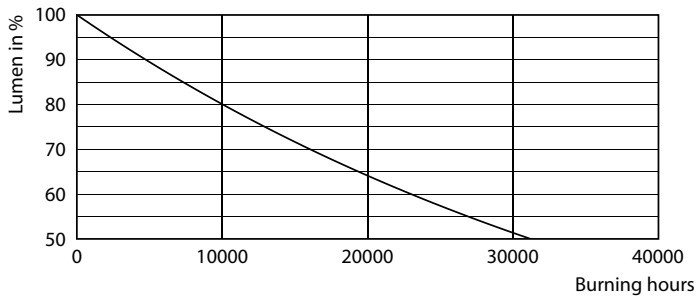

Life Expectancy Diagram - Ledtube DE 600mm 9W 765 T8 G13