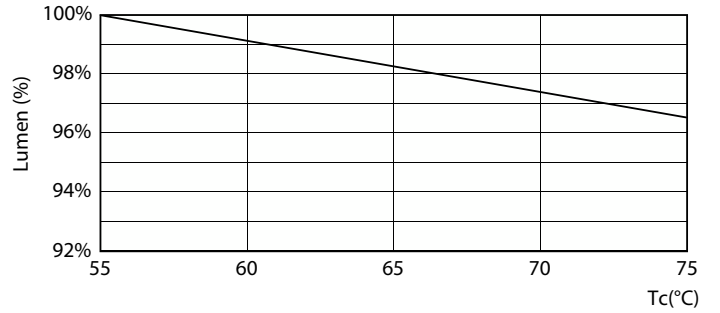

Lumen Maintenance Diagram - Ledtube DE 600mm 9W 765 T8 G13

Ecofit Ledtubes T8

Lifetime