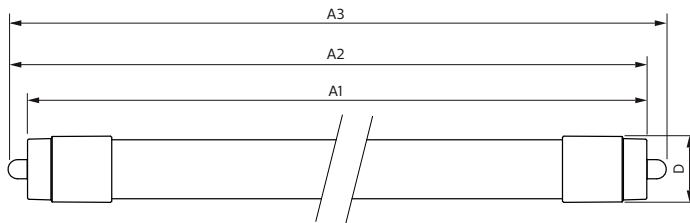

CorePro LEDtube EM/Mains T8

Lamp Current (Max)	550 mA
Lamp Current (Min)	260 mA
Starting Time (Nom)	0.5 s
Warm Up Time to 60% Light (Nom)	0.5 s
Power Factor (Nom)	0.5
Voltage (Nom)	100-240 V

Temperature

T-Ambient (Max)	45 °C
T-Ambient (Min)	-20 °C
T-Storage (Max)	65 °C
T-Storage (Min)	-40 °C
T-Case Maximum (Nom)	60 °C

Controls and dimming

Dimmable	No

Mechanical and housing

Bulb Finish	Clear

Bulb Material	Glass
Product Length	2400 mm
Bulb Shape	Tube, double-ended

Approval and application

Energy Saving Product	Yes
Approval Marks	RoHS compliance KEMA Keur certificate

Product data

Order product name	CorePro LEDTube 36 8ft 32W 865 T8 CT WV
EAN/UPC - Product	046677582685
Order code	929003605012
Numerator - Quantity Per Pack	1
Numerator - Packs per outer box	20
Material Nr. (12NC)	929003605012
Net Weight (Piece)	0.400 kg

Dimensional drawing

Product	D1	D2	A1	A2	A3
CorePro LEDTube 36 8ft 32W 865 T8 CT WV	25.8 mm	28 mm	2374.3 mm	2380.2 mm	2388.5 mm

CorePro LEDTube 36 8ft 32W 865 T8 CT WV

Photometric data