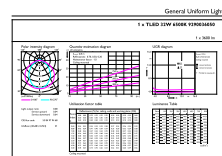

General uniform lighting