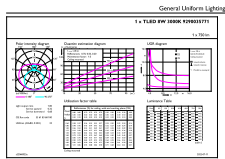

General uniform lighting