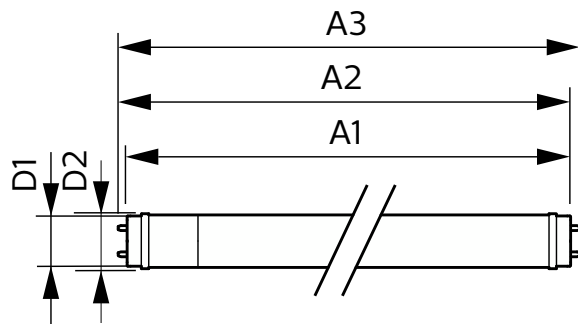

|                |                    |
|----------------|--------------------|
| Product Length | 600 mm             |
| Bulb Shape     | Tube, double-ended |

| Approval and application      |  |
|-------------------------------|--|
| Energy Efficiency Class       | F  |
| Energy Saving Product         | Yes  |
| Approval Marks                | RoHS compliance CE marking KEMA Keur certificate |
| Energy Consumption kWh/1000 h | 8 kWh  |
| EPREL Registration Number     | 1288990  |

## Dimensional drawing

CorePro LEDtube 600mm 8W 830 T8

| Product                         | D1      | D2    | A1       | A2       | A3       |
|---------------------------------|---------|-------|----------|----------|----------|
| CorePro LEDtube 600mm 8W 830 T8 | 25.7 mm | 28 mm | 588.5 mm | 595.5 mm | 602.5 mm |