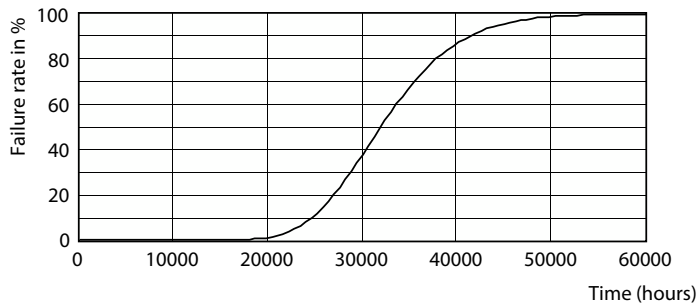

Lifetime

Life Expectancy Diagram