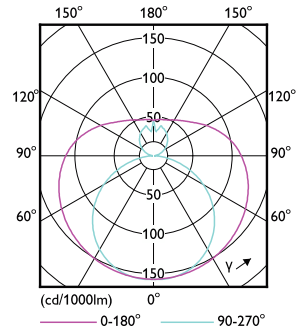

Light Distribution Diagram