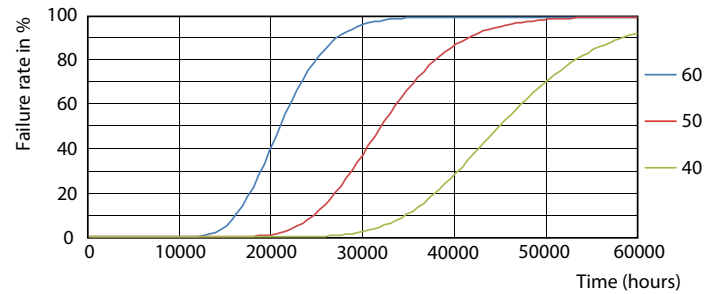

FailureRate