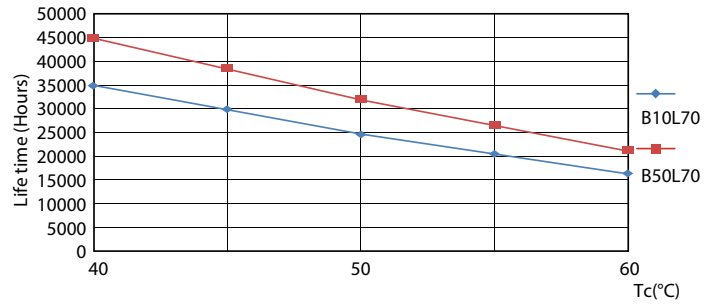

LifetimeVsTc

CorePro LEDtube EM/Mains T8

Lifetime