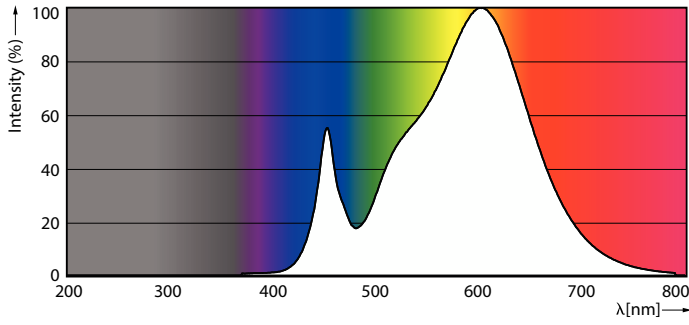

CorePro LEDtube EM/Mains T8

Photometric data

Spectral Power Distribution Colour