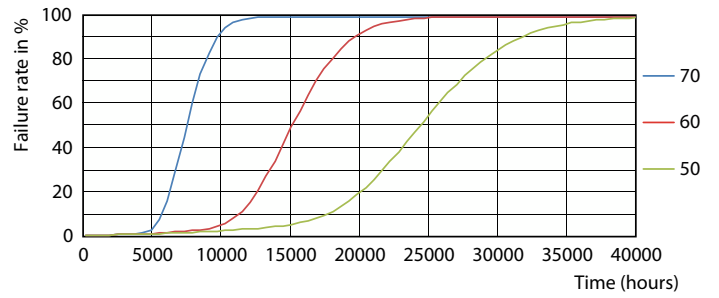

Photometric data

General uniform lighting - Ledtube DE E HO 1200mm 22W 765 T8

Spectral Power Distribution Colour

Light Distribution Diagram

Ecofit Ledtubes T8

Lifetime

Life Expectancy Diagram

Life Expectancy Diagram - Ledtube DE E HO 1200mm 22W 765 T8