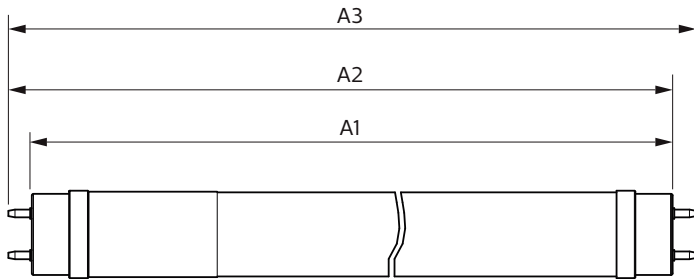

Ecofit Ledtubes T8

Product Data

Full product code	871951448594500
Order product name	Ledtube DE E HO 1200mm 22W 765 T8
Order code	929003576238
Numerator - Quantity Per Pack	1
Numerator - Packs per outer box	25

Material Nr. (12NC)	929003576238
Full product name	Ledtube DE E HO 1200mm 22W 765 T8
EAN/UPC - Case	8719514485952

Dimensional drawing

Product	D1	D2	A1	A2	A3
Ledtube DE E HO 1200mm 22W 765 T8	25.5 mm	28 mm	1,197 mm	1,204 mm	1,212 mm

Photometric data