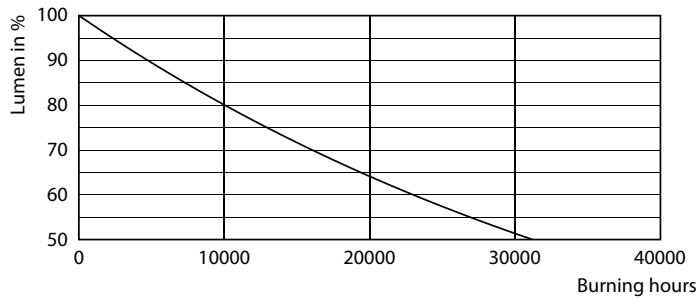

Product data

General Information	
Cap-Base	G13 [Medium Bi-Pin Fluorescent]
Nominal lifetime	15,000 hour(s)
Switching Cycle	50,000
Lighting Technology	LED
EU RoHS compliant	Yes
Light Technical	
Color Code	765 [CCT of 6500K]
Beam Angle (Nom)	240 degree(s)
Luminous Flux	2,000 lumen
Color Designation	Cool Daylight
Correlated Color Temperature (Nom)	6500 K
Luminous Efficacy (rated) (Nom)	90 lm/W
Color Consistency	<7
Color rendering index (CRI)	70
LLMF At End Of Nominal Lifetime (Nom)	70 %
Operating and Electrical	
Line Frequency	50 to 60 Hz
Input Frequency	50 to 60 Hz
Power Consumption	22 W

Starting Time (Nom)	0.5 s
Warm-up time to 60% light	0.5 s
Power Factor (Fraction)	0.5
Voltage (Nom)	220-240 V
Temperature	
Ambient temperature range	-20 °C to 45 °C
T-Case Maximum (Nom)	60 °C
Controls and Dimming	
Dimmable	No
Mechanical and Housing	
Bulb Finish	Frosted
Bulb Material	Glass
Product Length	1,200 mm
Bulb Shape	Tube, double-ended
Approval and Application	
Energy Saving Product	Yes
Approval Marks	RoHS compliance

Photometric data

General uniform lighting - Ledtube DE E HO 1200mm 22W 765 T8

Spectral Power Distribution Colour

Light Distribution Diagram

Ecofit Ledtubes T8

Lifetime

Life Expectancy Diagram

Life Expectancy Diagram - Ledtube DE E HO 1200mm 22W 765 T8