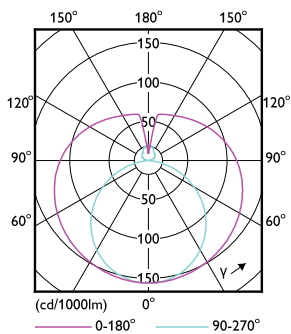

Light Distribution Diagram