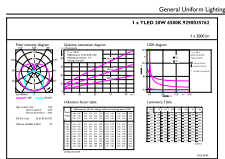

Photometric data

Spectral Power Distribution Colour