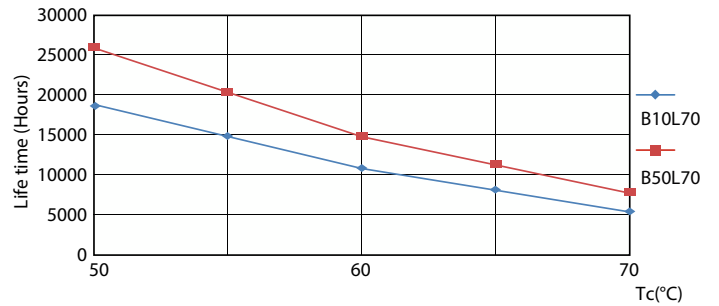

Product data

General Information	
Cap-Base	G13 [Medium Bi-Pin Fluorescent]
Nominal lifetime	15,000 hour(s)
Switching Cycle	50,000
Lighting Technology	LED
EU RoHS compliant	Yes
Light Technical	
Color Code	765 [CCT of 6500K]
Beam Angle (Nom)	240 degree(s)
Luminous Flux	2,000 lumen
Color Designation	Cool Daylight
Correlated Color Temperature (Nom)	6500 K
Luminous Efficacy (rated) (Nom)	90 lm/W
Color Consistency	<7
Color rendering index (CRI)	70
LLMF At End Of Nominal Lifetime (Nom)	70 %
Operating and Electrical	
Line Frequency	50 to 60 Hz
Input Frequency	50 to 60 Hz
Power Consumption	22 W

Starting Time (Nom)	0.5 s
Warm-up time to 60% light	0.5 s
Power Factor (Fraction)	0.5
Voltage (Nom)	220-240 V
Temperature	
Ambient temperature range	-20 °C to 45 °C
T-Case Maximum (Nom)	60 °C
Controls and Dimming	
Dimmable	No
Mechanical and Housing	
Bulb Finish	Frosted
Bulb Material	Glass
Product Length	1,200 mm
Bulb Shape	Tube, double-ended
Approval and Application	
Energy Saving Product	Yes
Approval Marks	RoHS compliance

Photometric data

General uniform lighting - Ledtube DE E HO 1200mm 22W 765 T8

Spectral Power Distribution Colour

Light Distribution Diagram

Ecofit Ledtubes T8

Lifetime

Life Expectancy Diagram

Life Expectancy Diagram - Ledtube DE E HO 1200mm 22W 765 T8