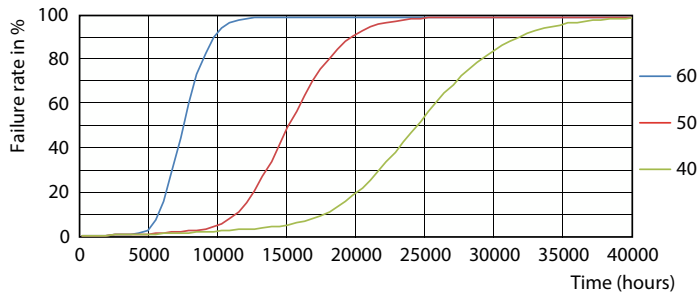

Product data

General Information		Starting Time (Nom)	
Cap-Base	G13 [Medium Bi-Pin Fluorescent]		0.5 s
Nominal lifetime	15,000 hour(s)	Warm-up time to 60% light	0.5 s
Switching Cycle	50,000	Power Factor (Fraction)	0.5
Lighting Technology	LED	Voltage (Nom)	110-220 V
EU RoHS compliant	Yes		
Light Technical		Temperature	
Color Code	765 [CCT of 6500K]	Ambient temperature range	-20 °C to 45 °C
Beam Angle (Nom)	240 degree(s)	T-Case Maximum (Nom)	50 °C
Luminous Flux	800 lumen		
Color Designation	Cool Daylight	Controls and Dimming	
Correlated Color Temperature (Nom)	6500 K	Dimmable	No
Luminous Efficacy (rated) (Nom)	100 lm/W		
Color Consistency	<7	Mechanical and Housing	
Color rendering index (CRI)	70	Bulb Finish	Frosted
LLMF At End Of Nominal Lifetime (Nom)	70 %	Bulb Material	Glass
		Product Length	600 mm
		Bulb Shape	Tube, double-ended
Operating and Electrical		Approval and Application	
Line Frequency	50 to 60 Hz	Energy Saving Product	Yes
Input Frequency	50 to 60 Hz	Approval Marks	RoHS compliance KEMA Keur certificate
Power Consumption	8 W		

Spectral Power Distribution Colour

Ecofit Ledtubes T8

Lifetime

Life Expectancy Diagram - ECOFIT E LEDtube 600mm 8W 765 T8 WV

Life Expectancy Diagram

Life Expectancy Diagram - ECOFIT E LEDtube 600mm 8W 765 T8 WV