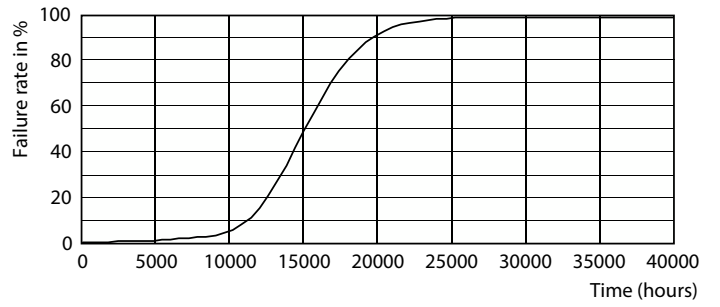

Ecofit Ledtubes T8

Lifetime

Life Expectancy Diagram