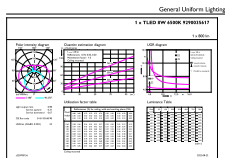

Product data

General Information		Starting Time (Nom)	
Cap-Base	G13 [Medium Bi-Pin Fluorescent]		0.5 s
Nominal lifetime	15,000 hour(s)	Warm-up time to 60% light	0.5 s
Switching Cycle	50,000	Power Factor (Fraction)	0.5
Lighting Technology	LED	Voltage (Nom)	110-220 V
EU RoHS compliant	Yes		
Light Technical		Temperature	
Color Code	765 [CCT of 6500K]	Ambient temperature range	-20 °C to 45 °C
Beam Angle (Nom)	240 degree(s)	T-Case Maximum (Nom)	50 °C
Luminous Flux	800 lumen		
Color Designation	Cool Daylight	Controls and Dimming	
Correlated Color Temperature (Nom)	6500 K	Dimmable	No
Luminous Efficacy (rated) (Nom)	100 lm/W		
Color Consistency	<7	Mechanical and Housing	
Color rendering index (CRI)	70	Bulb Finish	Frosted
LLMF At End Of Nominal Lifetime (Nom)	70 %	Bulb Material	Glass
		Product Length	600 mm
		Bulb Shape	Tube, double-ended
Operating and Electrical		Approval and Application	
Line Frequency	50 to 60 Hz	Energy Saving Product	Yes
Input Frequency	50 to 60 Hz	Approval Marks	RoHS compliance KEMA Keur certificate
Power Consumption	8 W		

Ecofit Ledtubes T8

Product Data

Order product name	ECOFIT E LEDtube 600mm 8W 765 T8 WV
Order code	929003561711
Numerator - Quantity Per Pack	1
Numerator - Packs per outer box	25

Material Nr. (12NC)	929003561711
Full product name	ECOFIT E LEDtube 600mm 8W 765 T8 WV
EAN/UPC - Case	50046677580365

Dimensional drawing

Product	D1	D2	A1	A2	A3
ECOFIT E LEDtube 600mm 8W 765 T8 WV	25.7 mm	28 mm	588.5 mm	595.5 mm	602.5 mm

Photometric data

General uniform lighting - ECOFIT E LEDtube 600mm 8W 765 T8 WV

Light Distribution Diagram - ECOFIT E LEDtube 600mm 8W 765 T8 WV

Spectral Power Distribution Colour

Ecofit Ledtubes T8

Lifetime

Life Expectancy Diagram - ECOFIT E LEDtube 600mm 8W 765 T8 WV

Life Expectancy Diagram

Life Expectancy Diagram - ECOFIT E LEDtube 600mm 8W 765 T8 WV