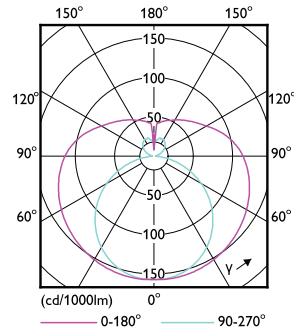

Product data

General Information		Starting Time (Nom)	
Cap-Base	G13 [Medium Bi-Pin Fluorescent]		0.5 s
Nominal lifetime	15,000 hour(s)	Warm-up time to 60% light	0.5 s
Switching Cycle	50,000	Power Factor (Fraction)	0.5
Lighting Technology	LED	Voltage (Nom)	110-220 V
EU RoHS compliant	Yes		
Light Technical		Temperature	
Color Code	765 [CCT of 6500K]	Ambient temperature range	-20 °C to 45 °C
Beam Angle (Nom)	240 degree(s)	T-Case Maximum (Nom)	50 °C
Luminous Flux	800 lumen		
Color Designation	Cool Daylight	Controls and Dimming	
Correlated Color Temperature (Nom)	6500 K	Dimmable	No
Luminous Efficacy (rated) (Nom)	100 lm/W		
Color Consistency	<7	Mechanical and Housing	
Color rendering index (CRI)	70	Bulb Finish	Frosted
LLMF At End Of Nominal Lifetime (Nom)	70 %	Bulb Material	Glass
		Product Length	600 mm
		Bulb Shape	Tube, double-ended
Operating and Electrical		Approval and Application	
Line Frequency	50 to 60 Hz	Energy Saving Product	Yes
Input Frequency	50 to 60 Hz	Approval Marks	RoHS compliance KEMA Keur certificate
Power Consumption	8 W		

Ecofit Ledtubes T8

Product Data

Order product name	ECOFIT E LEDtube 600mm 8W 765 T8 WV
Order code	929003561711
Numerator - Quantity Per Pack	1
Numerator - Packs per outer box	25

Material Nr. (12NC)	929003561711
Full product name	ECOFIT E LEDtube 600mm 8W 765 T8 WV
EAN/UPC - Case	50046677580365

Dimensional drawing

Product	D1	D2	A1	A2	A3
ECOFIT E LEDtube 600mm 8W 765 T8 WV	25.7 mm	28 mm	588.5 mm	595.5 mm	602.5 mm

Photometric data

General uniform lighting - ECOFIT E LEDtube 600mm 8W 765 T8 WV

Light Distribution Diagram - ECOFIT E LEDtube 600mm 8W 765 T8 WV

Spectral Power Distribution Colour

Ecofit Ledtubes T8

Lifetime

Life Expectancy Diagram - ECOFIT E LEDtube 600mm 8W 765 T8 WV

Life Expectancy Diagram

Life Expectancy Diagram - ECOFIT E LEDtube 600mm 8W 765 T8 WV