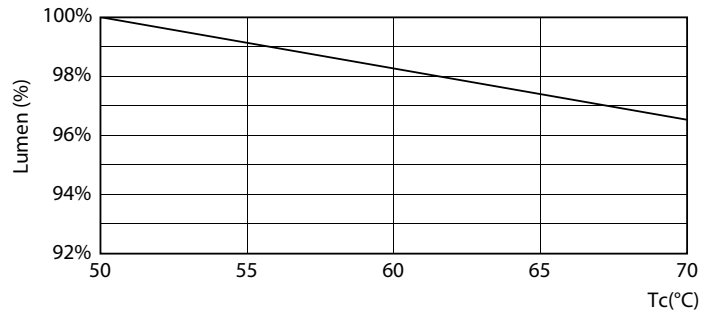

Product data

General Information		Starting Time (Nom)	
Cap-Base	G13 [Medium Bi-Pin Fluorescent]		0.5 s
Nominal lifetime	15,000 hour(s)	Warm-up time to 60% light	0.5 s
Switching Cycle	50,000	Power Factor (Fraction)	0.5
Lighting Technology	LED	Voltage (Nom)	110-220 V
EU RoHS compliant	Yes		
Light Technical		Temperature	
Color Code	765 [CCT of 6500K]	Ambient temperature range	-20 °C to 45 °C
Beam Angle (Nom)	240 degree(s)	T-Case Maximum (Nom)	50 °C
Luminous Flux	800 lumen		
Color Designation	Cool Daylight	Controls and Dimming	
Correlated Color Temperature (Nom)	6500 K	Dimmable	No
Luminous Efficacy (rated) (Nom)	100 lm/W		
Color Consistency	<7	Mechanical and Housing	
Color rendering index (CRI)	70	Bulb Finish	Frosted
LLMF At End Of Nominal Lifetime (Nom)	70 %	Bulb Material	Glass
		Product Length	600 mm
		Bulb Shape	Tube, double-ended
Operating and Electrical		Approval and Application	
Line Frequency	50 to 60 Hz	Energy Saving Product	Yes
Input Frequency	50 to 60 Hz	Approval Marks	RoHS compliance KEMA Keur certificate
Power Consumption	8 W		

Spectral Power Distribution Colour

Ecofit Ledtubes T8

Lifetime

Life Expectancy Diagram - ECOFIT E LEDtube 600mm 8W 765 T8 WV

Life Expectancy Diagram

Life Expectancy Diagram - ECOFIT E LEDtube 600mm 8W 765 T8 WV