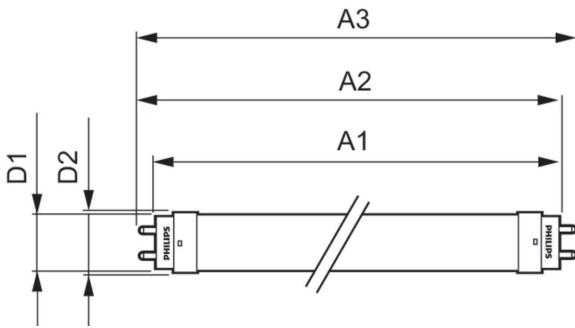

Product data

General Information		Starting Time (Nom)	
Cap-Base	G13 [Medium Bi-Pin Fluorescent]		0.5 s
Nominal lifetime	15,000 hour(s)	Warm-up time to 60% light	0.5 s
Switching Cycle	50,000	Power Factor (Fraction)	0.5
Lighting Technology	LED	Voltage (Nom)	110-220 V
EU RoHS compliant	Yes		
Light Technical		Temperature	
Color Code	765 [CCT of 6500K]	Ambient temperature range	-20 °C to 45 °C
Beam Angle (Nom)	240 degree(s)	T-Case Maximum (Nom)	50 °C
Luminous Flux	800 lumen		
Color Designation	Cool Daylight	Controls and Dimming	
Correlated Color Temperature (Nom)	6500 K	Dimmable	No
Luminous Efficacy (rated) (Nom)	100 lm/W		
Color Consistency	<7	Mechanical and Housing	
Color rendering index (CRI)	70	Bulb Finish	Frosted
LLMF At End Of Nominal Lifetime (Nom)	70 %	Bulb Material	Glass
		Product Length	600 mm
		Bulb Shape	Tube, double-ended
Operating and Electrical		Approval and Application	
Line Frequency	50 to 60 Hz	Energy Saving Product	Yes
Input Frequency	50 to 60 Hz	Approval Marks	RoHS compliance KEMA Keur certificate
Power Consumption	8 W		

Ecofit Ledtubes T8

Product Data

Order product name	ECOFIT E LEDtube 600mm 8W 765 T8 WV
Order code	929003561711
Numerator - Quantity Per Pack	1
Numerator - Packs per outer box	25

Material Nr. (12NC)	929003561711
Full product name	ECOFIT E LEDtube 600mm 8W 765 T8 WV
EAN/UPC - Case	50046677580365

Dimensional drawing

Product	D1	D2	A1	A2	A3
ECOFIT E LEDtube 600mm 8W 765 T8 WV	25.7 mm	28 mm	588.5 mm	595.5 mm	602.5 mm

Photometric data

General uniform lighting - ECOFIT E LEDtube 600mm 8W 765 T8 WV

Light Distribution Diagram - ECOFIT E LEDtube 600mm 8W 765 T8 WV