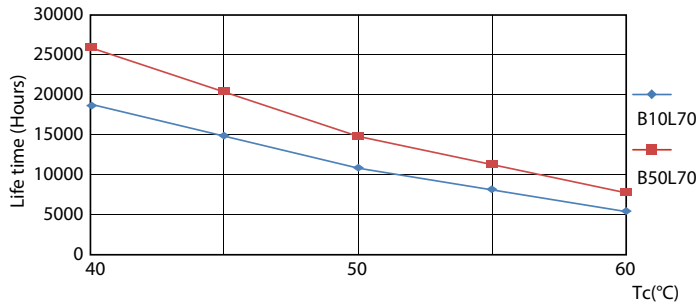

Ecofit Ledtubes T8

Lifetime

Life Expectancy Diagram - ECOFIT E LEDtube 600mm 8W 765 T8 WV