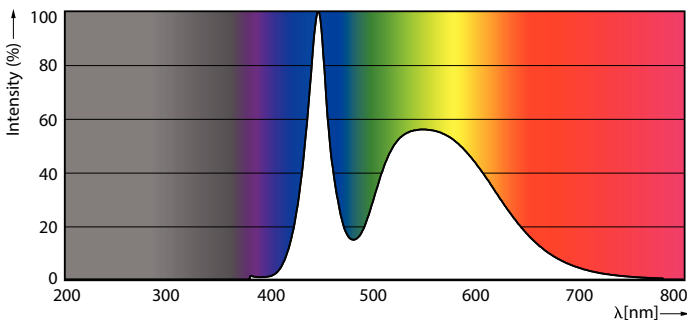

Product data

General Information		Starting Time (Nom)	
Cap-Base	G13 [Medium Bi-Pin Fluorescent]		0.5 s
Nominal lifetime	15,000 hour(s)	Warm-up time to 60% light	0.5 s
Switching Cycle	50,000	Power Factor (Fraction)	0.5
Lighting Technology	LED	Voltage (Nom)	110-220 V
EU RoHS compliant	Yes		
Light Technical		Temperature	
Color Code	765 [CCT of 6500K]	Ambient temperature range	-20 °C to 45 °C
Beam Angle (Nom)	240 degree(s)	T-Case Maximum (Nom)	50 °C
Luminous Flux	800 lumen		
Color Designation	Cool Daylight	Controls and Dimming	
Correlated Color Temperature (Nom)	6500 K	Dimmable	No
Luminous Efficacy (rated) (Nom)	100 lm/W		
Color Consistency	<7	Mechanical and Housing	
Color rendering index (CRI)	70	Bulb Finish	Frosted
LLMF At End Of Nominal Lifetime (Nom)	70 %	Bulb Material	Glass
		Product Length	600 mm
		Bulb Shape	Tube, double-ended
Operating and Electrical		Approval and Application	
Line Frequency	50 to 60 Hz	Energy Saving Product	Yes
Input Frequency	50 to 60 Hz	Approval Marks	RoHS compliance KEMA Keur certificate
Power Consumption	8 W		

Dimensional drawing

Product	D1	D2	A1	A2	A3
ECOFIT E LEDtube 600mm 8W 765 T8 WV	25.7 mm	28 mm	588.5 mm	595.5 mm	602.5 mm

Photometric data

General uniform lighting - ECOFIT E LEDtube 600mm 8W 765 T8 WV

Light Distribution Diagram - ECOFIT E LEDtube 600mm 8W 765 T8 WV

Spectral Power Distribution Colour

Ecofit Ledtubes T8

Lifetime

Life Expectancy Diagram - ECOFIT E LEDtube 600mm 8W 765 T8 WV

Life Expectancy Diagram

Life Expectancy Diagram - ECOFIT E LEDtube 600mm 8W 765 T8 WV