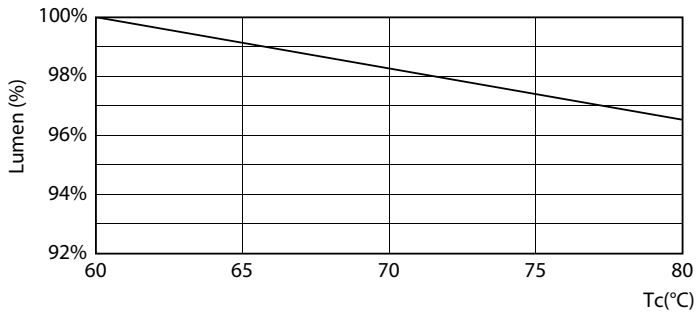

Lumen Maintenance Diagram - ECOFIT E LEDtube 1200mm 14W 765 T8 CT WV