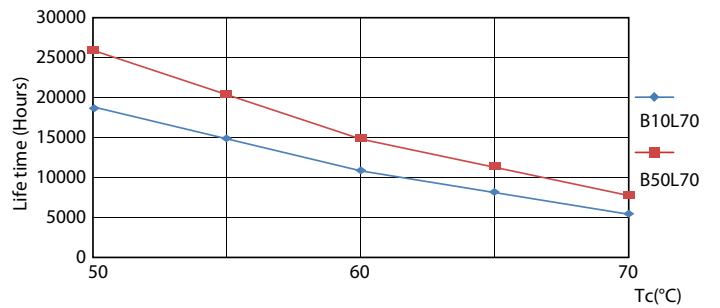

Lumen Maintenance Diagram

Life Expectancy Diagram - ECOFIT E LEDtube 1200mm 14W 765 T8 CT WV