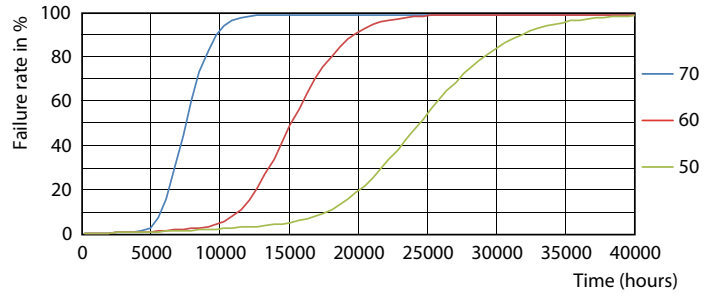

Ecofit Ledtubes T8

Lifetime

Life Expectancy Diagram