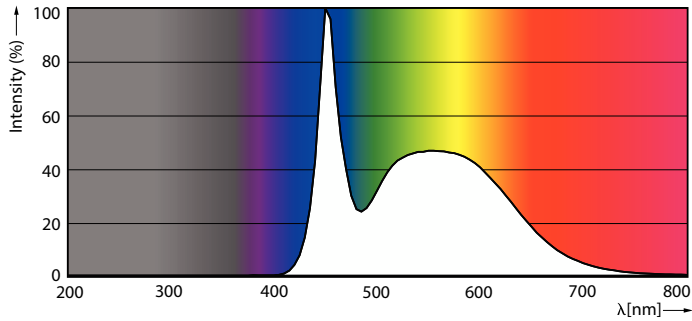

Photometric data

Spectral Power Distribution Colour

General uniform lighting - ECOFIT E LEDtube 1200mm 14W 765 T8 CT WV