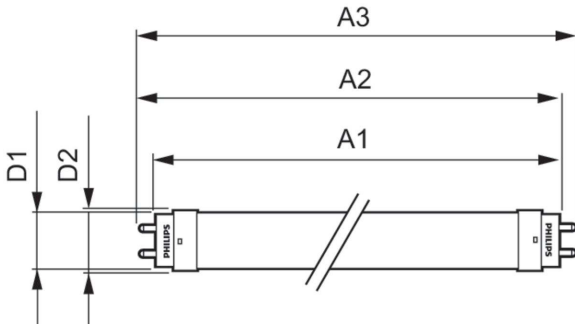

Ecofit Ledtubes T8

Product Data

Order product name	ECOFIT E LEDtube 1200mm 14W 765 T8 CT WV
Order code	929003560211
Numerator - Quantity Per Pack	1
Numerator - Packs per outer box	25

Material Nr. (12NC)	929003560211
Full product name	ECOFIT E LEDtube 1200mm 14W 765 T8 CT WV
EAN/UPC - Case	50046677580372

Dimensional drawing

Product	D1	D2	A1	A2	A3
ECOFIT E LEDtube 1200mm 14W 765 T8 CT WV	25.7 mm	28 mm	1,198 mm	1,205 mm	1,212 mm