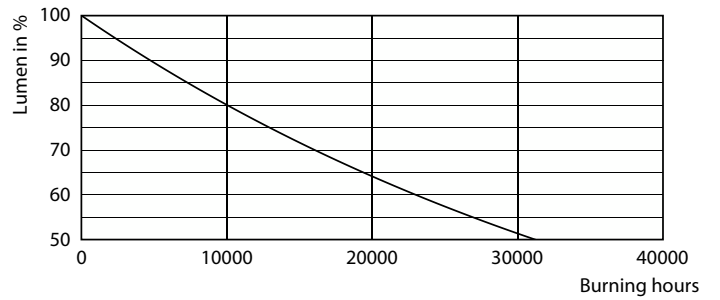

Product data

General Information		Starting Time (Nom)	
Cap-Base	G13 [Medium Bi-Pin Fluorescent]		0.5 s
Nominal lifetime	15,000 hour(s)	Warm-up time to 60% light	0.5 s
Switching Cycle	50,000	Power Factor (Fraction)	0.4
Lighting Technology	LED	Voltage (Nom)	100-240 V
EU RoHS compliant	Yes		
Light Technical		Temperature	
Color Code	765 [CCT of 6500K]	Ambient temperature range	-20 °C to 45 °C
Beam Angle (Nom)	120 degree(s)	T-Case Maximum (Nom)	60 °C
Luminous Flux	1,400 lumen		
Color Designation	Cool Daylight	Controls and Dimming	
Correlated Color Temperature (Nom)	6500 K	Dimmable	No
Luminous Efficacy (rated) (Nom)	100 lm/W		
Color Consistency	<7	Mechanical and Housing	
Color rendering index (CRI)	70	Bulb Finish	Clear
LLMF At End Of Nominal Lifetime (Nom)	70 %	Bulb Material	Glass
		Product Length	1,200 mm
		Bulb Shape	Tube, double-ended
Operating and Electrical		Approval and Application	
Line Frequency	50 to 60 Hz	Energy Saving Product	Yes
Input Frequency	50 to 60 Hz	Approval Marks	RoHS compliance
Power Consumption	14 W		

Dimensional drawing

Product	D1	D2	A1	A2	A3
ECOFIT E LEDtube 1200mm 14W 765 T8 CT WV	25.7 mm	28 mm	1,198 mm	1,205 mm	1,212 mm

Photometric data

LaboLight Performance SL | Philips Lighting SL | Page 1/1

Spectral Power Distribution Colour

General uniform lighting - ECOFIT E LEDtube 1200mm 14W 765 T8 CT WV

Light Distribution Diagram - ECOFIT E LEDtube 1200mm 14W 765 T8 CT WV

Ecofit Ledtubes T8

Lifetime

Life Expectancy Diagram

Life Expectancy Diagram - ECOFIT E LEDtube 1200mm 14W 765 T8 CT WV