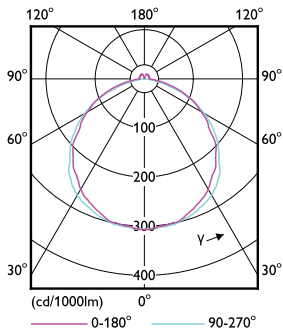

Light Distribution Diagram - ECOFIT E LEDtube 1200mm 14W 765 T8 CT WV