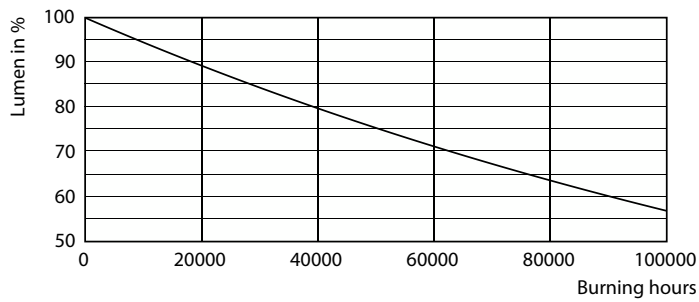

Warnings and Safety

- NOTE: The overall energy efficiency and light distribution of any installation that uses these lamps will be determined by the design of the installation.

Product data

General Information		Color rendering index (CRI)		80	
Cap-Base	G13 [Medium Bi-Pin Fluorescent]	LLMF At End Of Nominal Lifetime (Nom) 70 %			
Nominal lifetime	60,000 hour(s)				
Switching Cycle	200,000				
Lighting Technology	LED				
Light Technical		Operating and Electrical			
Color Code	840 [CCT of 4000K]	Line Frequency	50 to 60 Hz		
Beam Angle (Nom)	190 degree(s)	Input Frequency	50 to 60 Hz		
Luminous Flux	2,100 lumen	Power Consumption	18 W		
Color Designation	Cool White (CW)	Starting Time (Nom)	0.5 s		
Correlated Color Temperature (Nom)	4000 K	Warm-up time to 60% light	0.5 s		
Luminous Efficacy (rated) (Nom)	116 lm/W	Power Factor (Fraction)	0.9		
Color Consistency	<6	Voltage (Nom)	100-277 V		
		Temperature			
		Ambient temperature range	-20 °C to 45 °C		

Spectral Power Distribution Colour

MASTER LEDtube EM/Mains T8

Photometric data

Light Distribution Diagram

Lifetime

Life Expectancy Diagram - MAS LEDtube 1200mm HO VWV 18W 840 T8

Lumen Maintenance Diagram

Lumen Maintenance Diagram - MAS LEDtube 1200mm HO VWV 18W 840 T8