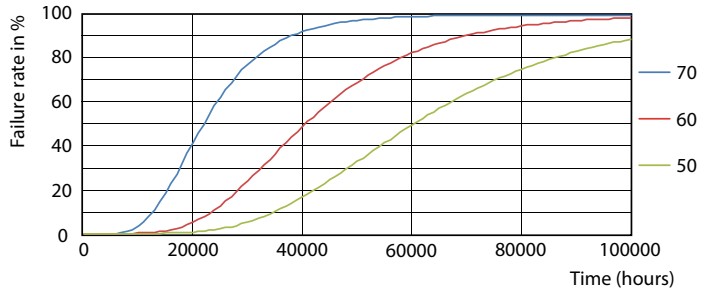

MASTER LEDtube EM/Mains T8

Lifetime

Life Expectancy Diagram - MAS LEDtube 1200mm HO VWV 18W 840 T8