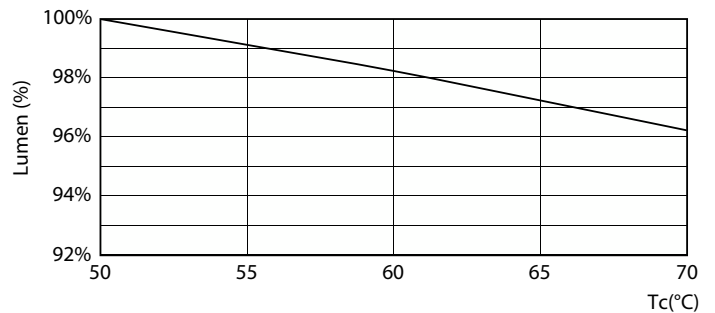

Warnings and Safety

- NOTE: The overall energy efficiency and light distribution of any installation that uses these lamps will be determined by the design of the installation.

Product data

General Information		Color rendering index (CRI)		80	
Cap-Base	G13 [Medium Bi-Pin Fluorescent]	LLMF At End Of Nominal Lifetime (Nom) 70 %			
Nominal lifetime	60,000 hour(s)				
Switching Cycle	200,000				
Lighting Technology	LED				
Light Technical		Operating and Electrical			
Color Code	840 [CCT of 4000K]	Line Frequency	50 to 60 Hz		
Beam Angle (Nom)	190 degree(s)	Input Frequency	50 to 60 Hz		
Luminous Flux	2,100 lumen	Power Consumption	18 W		
Color Designation	Cool White (CW)	Starting Time (Nom)	0.5 s		
Correlated Color Temperature (Nom)	4000 K	Warm-up time to 60% light	0.5 s		
Luminous Efficacy (rated) (Nom)	116 lm/W	Power Factor (Fraction)	0.9		
Color Consistency	<6	Voltage (Nom)	100-277 V		
		Temperature			
		Ambient temperature range	-20 °C to 45 °C		

Spectral Power Distribution Colour

MASTER LEDtube EM/Mains T8

Photometric data

Light Distribution Diagram

Lifetime

Life Expectancy Diagram - MAS LEDtube 1200mm HO VWV 18W 840 T8

Lumen Maintenance Diagram

Lumen Maintenance Diagram - MAS LEDtube 1200mm HO VWV 18W 840 T8