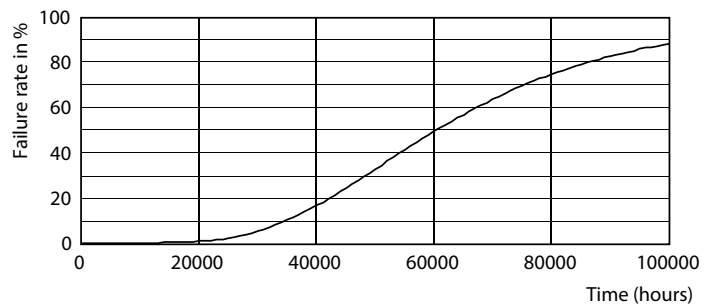

Warnings and Safety

- NOTE: The overall energy efficiency and light distribution of any installation that uses these lamps will be determined by the design of the installation.

Product data

General Information		Color rendering index (CRI)		80	
Cap-Base	G13 [Medium Bi-Pin Fluorescent]	LLMF At End Of Nominal Lifetime (Nom) 70 %			
Nominal lifetime	60,000 hour(s)				
Switching Cycle	200,000				
Lighting Technology	LED				
Light Technical		Operating and Electrical			
Color Code	840 [CCT of 4000K]	Line Frequency	50 to 60 Hz		
Beam Angle (Nom)	190 degree(s)	Input Frequency	50 to 60 Hz		
Luminous Flux	2,100 lumen	Power Consumption	18 W		
Color Designation	Cool White (CW)	Starting Time (Nom)	0.5 s		
Correlated Color Temperature (Nom)	4000 K	Warm-up time to 60% light	0.5 s		
Luminous Efficacy (rated) (Nom)	116 lm/W	Power Factor (Fraction)	0.9		
Color Consistency	<6	Voltage (Nom)	100-277 V		
		Temperature			
		Ambient temperature range	-20 °C to 45 °C		

Spectral Power Distribution Colour

MASTER LEDtube EM/Mains T8

Photometric data

Light Distribution Diagram

Lifetime

Life Expectancy Diagram - MAS LEDtube 1200mm HO VWV 18W 840 T8

Lumen Maintenance Diagram

Lumen Maintenance Diagram - MAS LEDtube 1200mm HO VWV 18W 840 T8