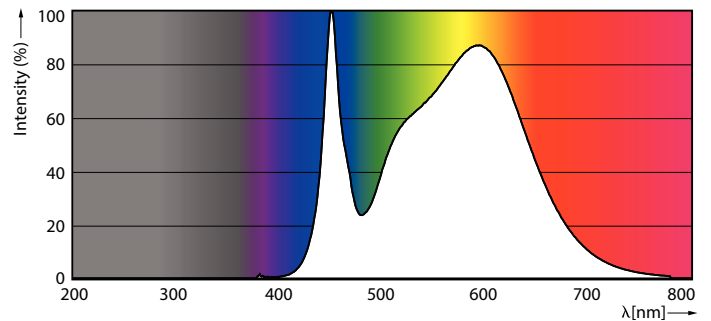

General uniform lighting - MAS LEDtube 1200mm HO VWV 18W 840 T8

Spectral Power Distribution Colour