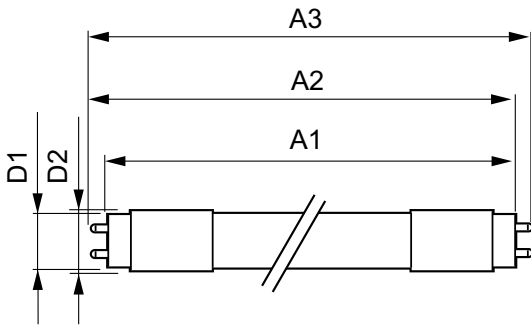

Warnings and Safety

- NOTE: The overall energy efficiency and light distribution of any installation that uses these lamps will be determined by the design of the installation.

Product data

General Information		Color rendering index (CRI)		80	
Cap-Base	G13 [Medium Bi-Pin Fluorescent]	LLMF At End Of Nominal Lifetime (Nom) 70 %			
Nominal lifetime	60,000 hour(s)				
Switching Cycle	200,000				
Lighting Technology	LED				
Light Technical		Operating and Electrical			
Color Code	840 [CCT of 4000K]	Line Frequency	50 to 60 Hz		
Beam Angle (Nom)	190 degree(s)	Input Frequency	50 to 60 Hz		
Luminous Flux	2,100 lumen	Power Consumption	18 W		
Color Designation	Cool White (CW)	Starting Time (Nom)	0.5 s		
Correlated Color Temperature (Nom)	4000 K	Warm-up time to 60% light	0.5 s		
Luminous Efficacy (rated) (Nom)	116 lm/W	Power Factor (Fraction)	0.9		
Color Consistency	<6	Voltage (Nom)	100-277 V		
		Temperature			
		Ambient temperature range	-20 °C to 45 °C		

MASTER LEDtube EM/Mains T8

T-Case Maximum (Nom)	50 °C
Controls and Dimming	
Dimmable	No
Mechanical and Housing	
Bulb Finish	Frosted
Bulb Material	Plastic
Product Length	1,200 mm
Bulb Shape	Tube, double-ended
Approval and Application	
Energy Saving Product	Yes
Approval Marks	RoHS compliance UL certificate KEMA Keur certificate

EU RoHS compliant	Yes
Product Data	
Full product code	871951446925900
Order product name	MAS LEDtube 1200mm HO VWV 18W 840 T8
Order code	929003557512
Numerator - Quantity Per Pack	1
Numerator - Packs per outer box	20
Material number (12NC)	929003557512
Full product name	MAS LEDtube 1200mm HO VWV 18W 840 T8
EAN/UPC - Case	8719514469266

Dimensional drawing

Product	D1	D2	A1	A2	A3
MAS LEDtube 1200mm HO VWV 18W 840 T8	25.8 mm	28 mm	1,198.2 mm	1,205.3 mm	1,212.4 mm

Photometric data

General uniform lighting - MAS LEDtube 1200mm HO VWV 18W 840 T8