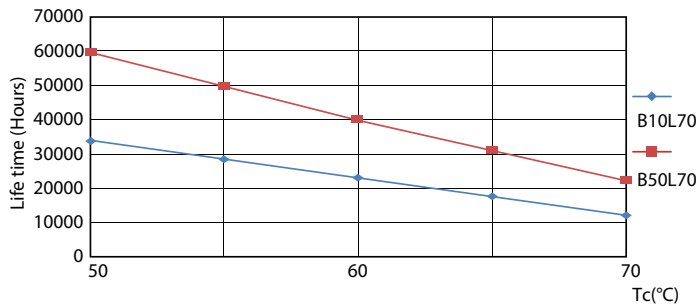

Warnings and Safety

- NOTE: The overall energy efficiency and light distribution of any installation that uses these lamps will be determined by the design of the installation.

Product data

General Information		Color rendering index (CRI)		80	
Cap-Base	G13 [Medium Bi-Pin Fluorescent]	LLMF At End Of Nominal Lifetime (Nom) 70 %			
Nominal lifetime	60,000 hour(s)				
Switching Cycle	200,000				
Lighting Technology	LED				
Light Technical		Operating and Electrical			
Color Code	840 [CCT of 4000K]	Line Frequency	50 to 60 Hz		
Beam Angle (Nom)	190 degree(s)	Input Frequency	50 to 60 Hz		
Luminous Flux	2,100 lumen	Power Consumption	18 W		
Color Designation	Cool White (CW)	Starting Time (Nom)	0.5 s		
Correlated Color Temperature (Nom)	4000 K	Warm-up time to 60% light	0.5 s		
Luminous Efficacy (rated) (Nom)	116 lm/W	Power Factor (Fraction)	0.9		
Color Consistency	<6	Voltage (Nom)	100-277 V		
		Temperature			
		Ambient temperature range	-20 °C to 45 °C		

Spectral Power Distribution Colour

MASTER LEDtube EM/Mains T8

Photometric data

Light Distribution Diagram

Lifetime

Life Expectancy Diagram - MAS LEDtube 1200mm HO VWV 18W 840 T8

Lumen Maintenance Diagram

Lumen Maintenance Diagram - MAS LEDtube 1200mm HO VWV 18W 840 T8