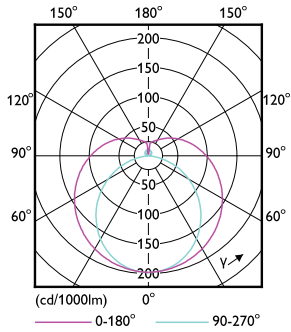

Warnings and Safety

- NOTE: The overall energy efficiency and light distribution of any installation that uses these lamps will be determined by the design of the installation.

Product data

General Information		Color rendering index (CRI)		80	
Cap-Base	G13 [Medium Bi-Pin Fluorescent]	LLMF At End Of Nominal Lifetime (Nom) 70 %			
Nominal lifetime	60,000 hour(s)				
Switching Cycle	200,000				
Lighting Technology	LED				
Light Technical		Operating and Electrical			
Color Code	840 [CCT of 4000K]	Line Frequency	50 to 60 Hz		
Beam Angle (Nom)	190 degree(s)	Input Frequency	50 to 60 Hz		
Luminous Flux	2,100 lumen	Power Consumption	18 W		
Color Designation	Cool White (CW)	Starting Time (Nom)	0.5 s		
Correlated Color Temperature (Nom)	4000 K	Warm-up time to 60% light	0.5 s		
Luminous Efficacy (rated) (Nom)	116 lm/W	Power Factor (Fraction)	0.9		
Color Consistency	<6	Voltage (Nom)	100-277 V		
		Temperature			
		Ambient temperature range	-20 °C to 45 °C		

Dimensional drawing

Product	D1	D2	A1	A2	A3
MAS LEDtube 1200mm HO VWV 18W 840 T8	25.8 mm	28 mm	1,198.2 mm	1,205.3 mm	1,212.4 mm

Photometric data

General uniform lighting - MAS LEDtube 1200mm HO VWV 18W 840 T8

Spectral Power Distribution Colour

MASTER LEDtube EM/Mains T8

Photometric data

Light Distribution Diagram

Lifetime

Life Expectancy Diagram - MAS LEDtube 1200mm HO VWV 18W 840 T8

Lumen Maintenance Diagram

Lumen Maintenance Diagram - MAS LEDtube 1200mm HO VWV 18W 840 T8

Life Expectancy Diagram - MAS LEDtube 1200mm HO VWV 18W 840 T8

MASTER LEDtube EM/Mains T8

Lifetime

Life Expectancy Diagram - MAS LEDtube 1200mm HO VWV 18W 840 T8