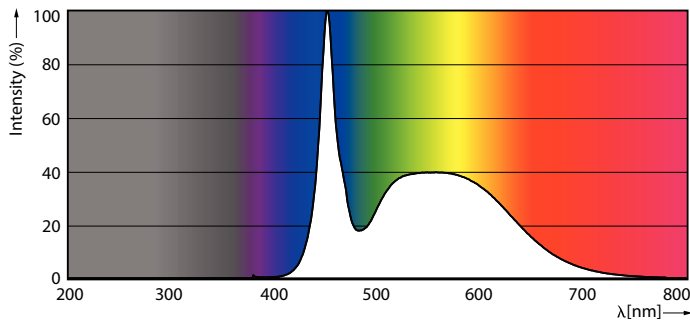

Photometric data

Spectral Power Distribution Colour - MAS LEDtube 600mm HO 8W865 T8

General uniform lighting - MAS LEDtube 600mm HO 8W865 T8