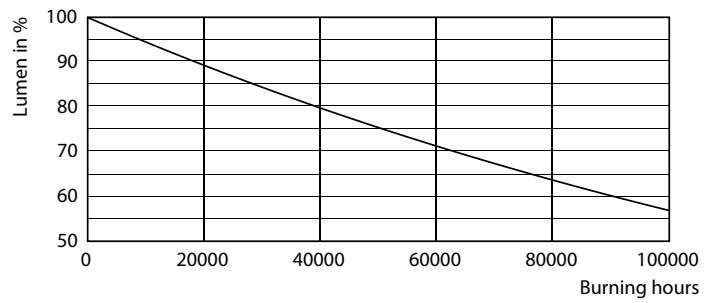

MASTER LEDtube EM/Mains T8

Photometric data

Light Distribution Diagram - MAS LEDtube 600mm HO 8W865 T8

Lifetime

Life Expectancy Diagram - MAS LEDtube 600mm HO 8W865 T8

Lumen Maintenance Diagram - MAS LEDtube 600mm HO 8W865 T8