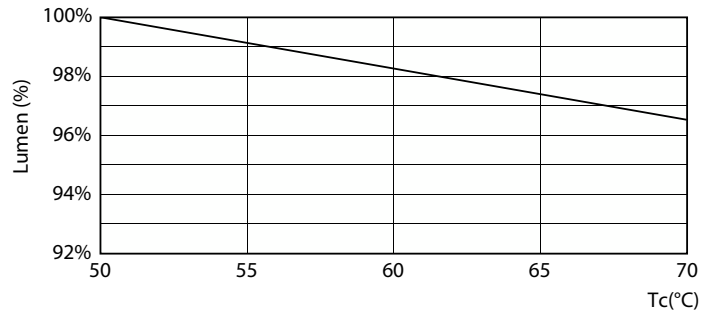

Lumen Maintenance Diagram - MAS LEDtube 600mm HO 8W865 T8