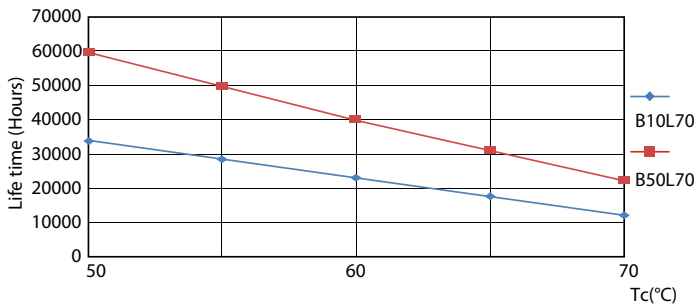

Lifetime

Life Expectancy Diagram - MAS LEDtube 600mm HO 8W865 T8