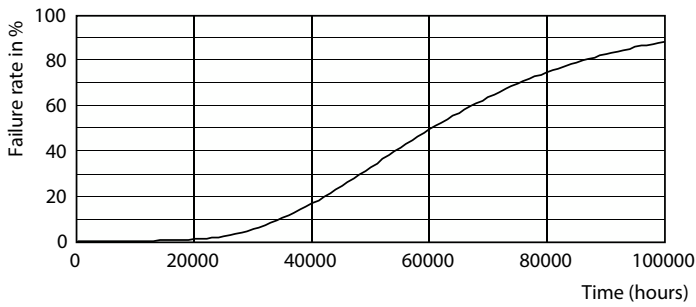

MASTER LEDtube EM/Mains T8

Photometric data

Light Distribution Diagram - MAS LEDtube 600mm HO 8W865 T8

Lifetime

Life Expectancy Diagram - MAS LEDtube 600mm HO 8W865 T8

Lumen Maintenance Diagram - MAS LEDtube 600mm HO 8W865 T8