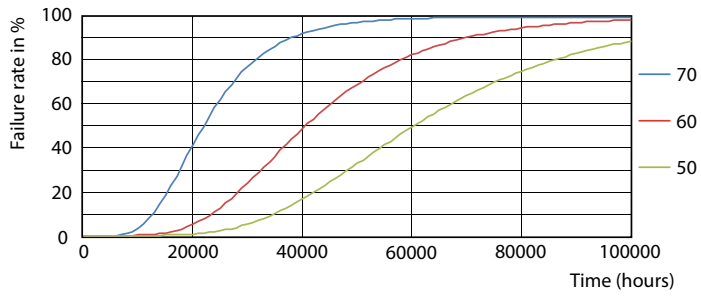

MASTER LEDtube EM/Mains T8

Lifetime

Life Expectancy Diagram - MAS LEDtube 600mm HO 8W865 T8