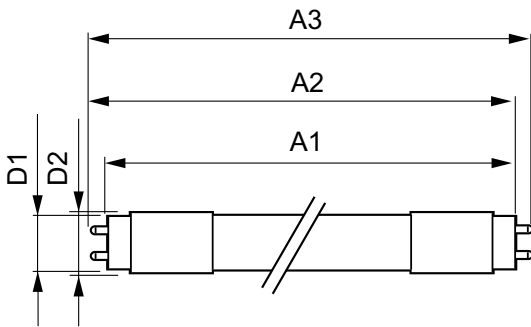

Temperature	
Ambient temperature range	-20 °C to 45 °C
T-Case Maximum (Nom)	50 °C

MASTER LEDtube EM/Mains T8

Controls and Dimming

Dimmable	No
----------	----

Mechanical and Housing

Bulb Finish	Frosted
Bulb Material	Plastic
Product Length	600 mm
Bulb Shape	T8

Approval and Application

Energy Saving Product	Yes
Approval Marks	RoHS compliance KEMA Keur certificate

Product Data

Order product name	MAS LEDtube 600mm HO 8W865 T8
Full product name	MAS LEDtube 600mm HO 8W865 T8
Full product code	871951446903700
Order code	929003557408
Material Nr. (12NC)	929003557408
Numerator - Quantity Per Pack	1
EAN/UPC - Product/Case	8719514469037
Numerator - Packs per outer box	20
EAN/UPC - Case	8719514469044

Dimensional drawing

Product	D1	D2	A1	A2	A3
MAS LEDtube 600mm HO 8W865 T8	25.8 mm	28 mm	588.5 mm	595.5 mm	602.5 mm

Photometric data

Spectral Power Distribution Colour - MAS LEDtube 600mm HO 8W865 T8

General uniform lighting - MAS LEDtube 600mm HO 8W865 T8