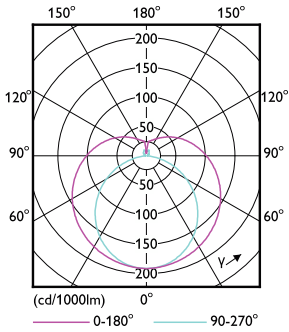

Dimensional drawing

Product	D1	D2	A1	A2	A3
MAS LEDtube 600mm HO 8W865 T8	25.8 mm	28 mm	588.5 mm	595.5 mm	602.5 mm

Photometric data

Spectral Power Distribution Colour - MAS LEDtube 600mm HO 8W865 T8

General uniform lighting - MAS LEDtube 600mm HO 8W865 T8

MASTER LEDtube EM/Mains T8

Photometric data

Light Distribution Diagram - MAS LEDtube 600mm HO 8W865 T8

Lifetime

Life Expectancy Diagram - MAS LEDtube 600mm HO 8W865 T8

Lumen Maintenance Diagram - MAS LEDtube 600mm HO 8W865 T8