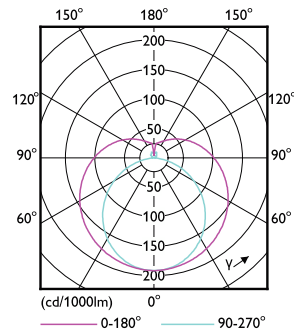

Dimensional drawing

MASTER LEDtube 600mm HO 8W840 T8 MY

Product	D1	D2	A1	A2	A3
MASTER LEDtube 600mm HO 8W840 T8 MY	25.8 mm	28 mm	588.5 mm	595.5 mm	602.5 mm

Photometric data

Spectral Power Distribution Colour

Light Distribution Diagram

MASTER LEDtube EM/Mains T8

Photometric data

© 2022 Philips Lighting B.V. Page 11

General uniform lighting

Lifetime

LEDtube 60K 5070 LifetimeVsTc-LED

Lumen Maintenance Diagram