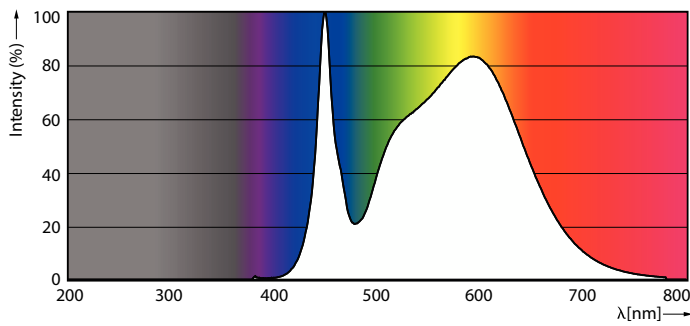

Photometric data

Spectral Power Distribution Colour