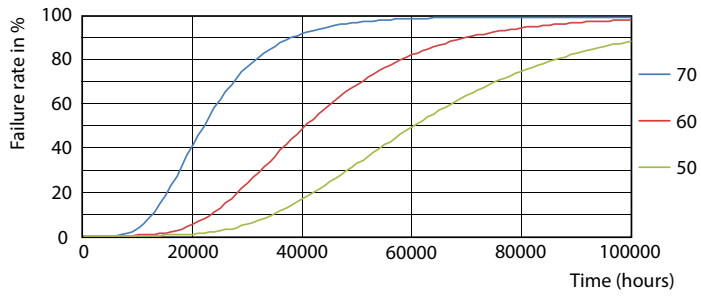

MASTER LEDtube EM/Mains T8

Lifetime

LEDtube 60K 5070 FailureRate-LED