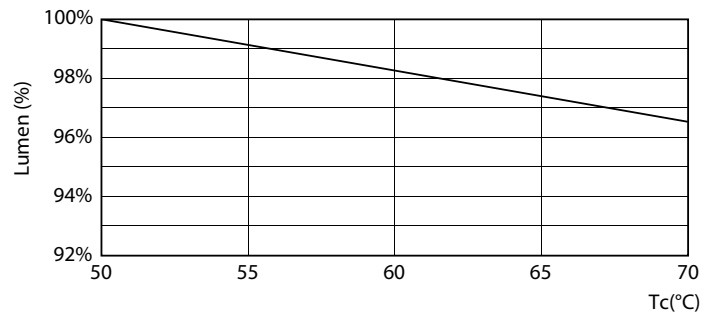

Light Distribution Diagram

MASTER LEDtube EM/Mains T8

Photometric data

© 2022 Philips Lighting B.V. Page 11

General uniform lighting

Lifetime

LEDtube 60K 5070 LifetimeVsTc-LED

Lumen Maintenance Diagram