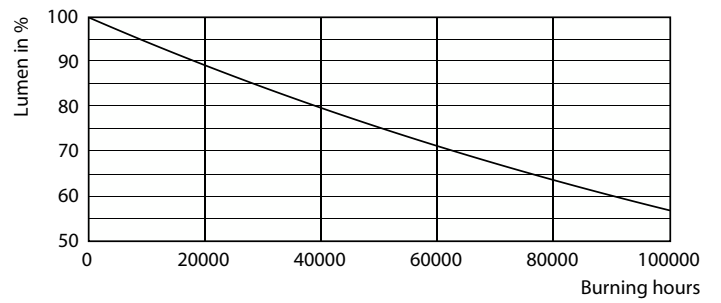

Light Distribution Diagram

MASTER LEDtube EM/Mains T8

Photometric data

© 2022 Philips Lighting B.V. Page 11

General uniform lighting

Lifetime

LEDtube 60K 5070 LifetimeVsTc-LED

Lumen Maintenance Diagram