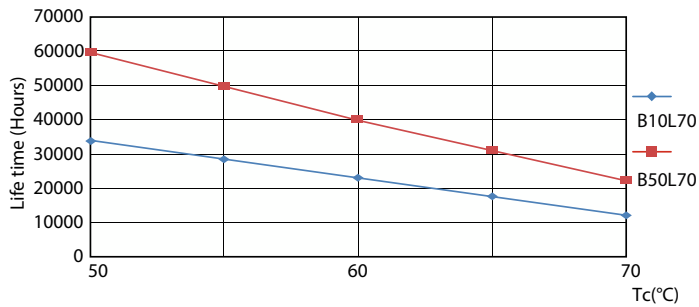

Light Distribution Diagram

MASTER LEDtube EM/Mains T8

Photometric data

© 2022 Philips Lighting B.V. Page 11

General uniform lighting

Lifetime

LEDtube 60K 5070 LifetimeVsTc-LED

Lumen Maintenance Diagram