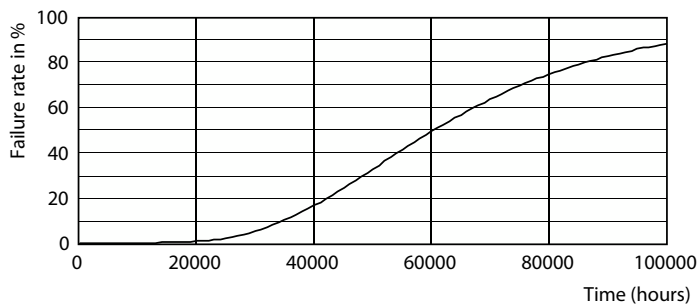

Light Distribution Diagram

MASTER LEDtube EM/Mains T8

Photometric data

© 2022 Philips Lighting B.V. Page 11

General uniform lighting

Lifetime

LEDtube 60K 5070 LifetimeVsTc-LED

Lumen Maintenance Diagram