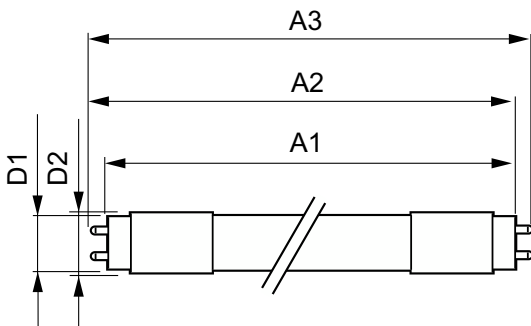

Mechanical and housing

Bulb Finish	Frosted
Bulb Material	Plastic
Product Length	600 mm
Bulb Shape	Tube, double-ended

Approval and application

Energy Saving Product	Yes
Approval Marks	RoHS compliance KEMA Keur certificate

Product data

Full product code	871951446905100
Order product name	MASTER LEDtube 600mm HO 8W840 T8 MY
EAN/UPC - Product	8719514469051
Order code	929003557337
Numerator - Quantity Per Pack	1
Numerator - Packs per outer box	20
Material Nr. (12NC)	929003557337
Net Weight (Piece)	0.105 kg

Dimensional drawing

MASTER LEDtube 600mm HO 8W840 T8 MY

Product	D1	D2	A1	A2	A3
MASTER LEDtube 600mm HO 8W840 T8 MY	25.8 mm	28 mm	588.5 mm	595.5 mm	602.5 mm

Photometric data

Spectral Power Distribution Colour