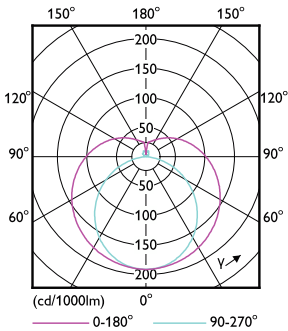

Warnings and Safety

- -
- -

Product data

General Information		LLMF At End Of Nominal Lifetime (Nom)	
Cap-Base	G13 [Medium Bi-Pin Fluorescent]		70 %
Nominal lifetime	60,000 hour(s)	Operating and Electrical	
Switching Cycle	200,000	Line Frequency	50 to 60 Hz
Lighting Technology	LED	Input Frequency	50 to 60 Hz
EU RoHS compliant	Yes	Power Consumption	8 W
Light Technical		Lamp Current (Max)	40 mA
Color Code	840 [CCT of 4000K]	Lamp Current (Min)	35 mA
Beam Angle (Nom)	190 degree(s)	Starting Time (Nom)	0.5 s
Luminous Flux	1,050 lm	Warm-up time to 60% light	0.5 s
Color Designation	Cool White (CW)	Power Factor (Fraction)	0.9
Correlated Color Temperature (Nom)	4000 K	Voltage (Nom)	220-240 V
Luminous Efficacy (rated) (Nom)	131.00 lm/W	Temperature	
Color Consistency	<6	Ambient temperature range	-20 °C to 45 °C
Color rendering index (CRI)	83	T-Case Maximum (Nom)	50 °C

Dimensional drawing

Product	D1	D2	A1	A2	A3
MAS LEDtube 600mm HO 8W840 T8	25.8 mm	28 mm	588.5 mm	595.5 mm	602.5 mm

Photometric data

Spectral Power Distribution Colour - MAS LEDtube 600mm HO 8W840 T8

Light Distribution Diagram - MAS LEDtube 600mm HO 8W840 T8