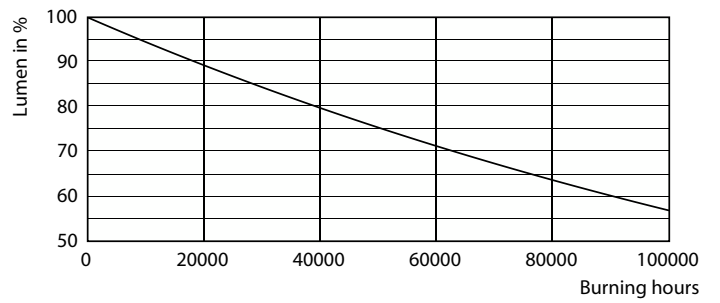

Warnings and Safety

- -
- -

Product data

General Information		LLMF At End Of Nominal Lifetime (Nom)	
Cap-Base	G13 [Medium Bi-Pin Fluorescent]		70 %
Nominal lifetime	60,000 hour(s)	Operating and Electrical	
Switching Cycle	200,000	Line Frequency	50 to 60 Hz
Lighting Technology	LED	Input Frequency	50 to 60 Hz
EU RoHS compliant	Yes	Power Consumption	8 W
Light Technical		Lamp Current (Max)	40 mA
Color Code	840 [CCT of 4000K]	Lamp Current (Min)	35 mA
Beam Angle (Nom)	190 degree(s)	Starting Time (Nom)	0.5 s
Luminous Flux	1,050 lm	Warm-up time to 60% light	0.5 s
Color Designation	Cool White (CW)	Power Factor (Fraction)	0.9
Correlated Color Temperature (Nom)	4000 K	Voltage (Nom)	220-240 V
Luminous Efficacy (rated) (Nom)	131.00 lm/W	Temperature	
Color Consistency	<6	Ambient temperature range	-20 °C to 45 °C
Color rendering index (CRI)	83	T-Case Maximum (Nom)	50 °C

Dimensional drawing

Product	D1	D2	A1	A2	A3
MAS LEDtube 600mm HO 8W840 T8	25.8 mm	28 mm	588.5 mm	595.5 mm	602.5 mm

Photometric data

Spectral Power Distribution Colour - MAS LEDtube 600mm HO 8W840 T8

Light Distribution Diagram - MAS LEDtube 600mm HO 8W840 T8

MASTER LEDtube EM/Mains T8

Photometric data

© 2023 Philips Lighting B.V. Page 11

General uniform lighting - MAS LEDtube 600mm HO 8W840 T8

Lifetime

Life Expectancy Diagram - MAS LEDtube 600mm HO 8W840 T8

Lumen Maintenance Diagram - MAS LEDtube 600mm HO 8W840 T8