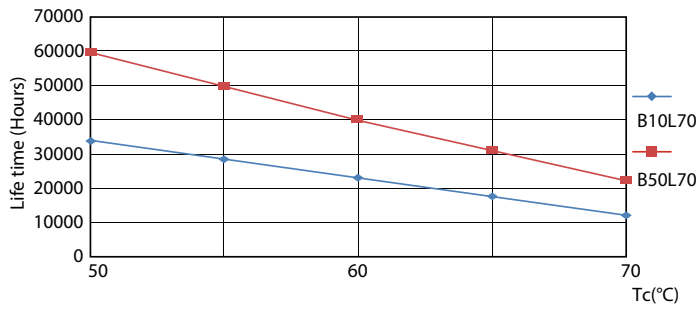

Warnings and Safety

- -
- -

Product data

General Information		LLMF At End Of Nominal Lifetime (Nom)	
Cap-Base	G13 [Medium Bi-Pin Fluorescent]		70 %
Nominal lifetime	60,000 hour(s)	Operating and Electrical	
Switching Cycle	200,000	Line Frequency	50 to 60 Hz
Lighting Technology	LED	Input Frequency	50 to 60 Hz
EU RoHS compliant	Yes	Power Consumption	8 W
Light Technical		Lamp Current (Max)	40 mA
Color Code	840 [CCT of 4000K]	Lamp Current (Min)	35 mA
Beam Angle (Nom)	190 degree(s)	Starting Time (Nom)	0.5 s
Luminous Flux	1,050 lm	Warm-up time to 60% light	0.5 s
Color Designation	Cool White (CW)	Power Factor (Fraction)	0.9
Correlated Color Temperature (Nom)	4000 K	Voltage (Nom)	220-240 V
Luminous Efficacy (rated) (Nom)	131.00 lm/W	Temperature	
Color Consistency	<6	Ambient temperature range	-20 °C to 45 °C
Color rendering index (CRI)	83	T-Case Maximum (Nom)	50 °C

MASTER LEDtube EM/Mains T8

Photometric data

© 2023 Philips Lighting B.V. Page 11

General uniform lighting - MAS LEDtube 600mm HO 8W840 T8

Lifetime

Life Expectancy Diagram - MAS LEDtube 600mm HO 8W840 T8

Lumen Maintenance Diagram - MAS LEDtube 600mm HO 8W840 T8