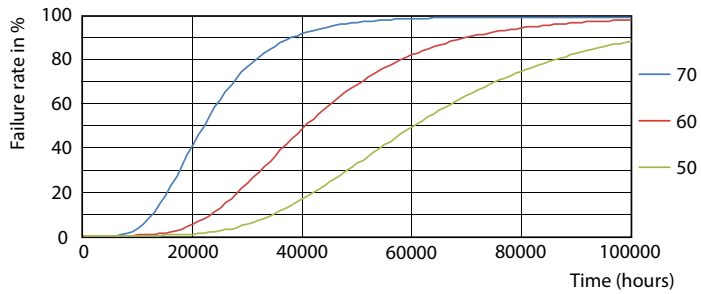

MASTER LEDtube EM/Mains T8

Lifetime

Life Expectancy Diagram - MAS LEDtube 600mm HO 8W840 T8