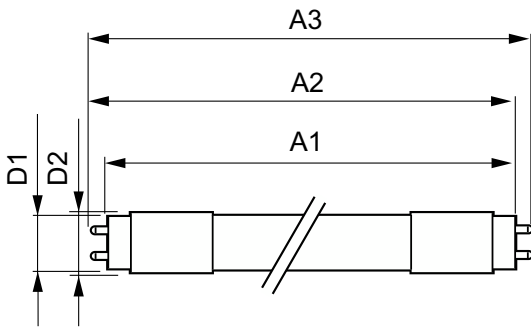

MASTER LEDtube EM/Mains T8

Controls and Dimming

Dimmable	No
----------	----

Mechanical and Housing

Bulb Finish	Frosted
Bulb Material	Plastic
Product Length	600 mm
Bulb Shape	T8

Approval and Application

Energy Saving Product	Yes
Approval Marks	RoHS compliance KEMA Keur certificate

Product Data

Order product name	MAS LEDtube 600mm HO 8W840 T8
Full product name	MAS LEDtube 600mm HO 8W840 T8
Full product code	871951446901300
Order code	929003557308
Material Nr. (12NC)	929003557308
Numerator - Quantity Per Pack	1
EAN/UPC - Product/Case	8719514469013
Numerator - Packs per outer box	20
EAN/UPC - Case	8719514469020

Dimensional drawing

Product	D1	D2	A1	A2	A3
MAS LEDtube 600mm HO 8W840 T8	25.8 mm	28 mm	588.5 mm	595.5 mm	602.5 mm

Photometric data

Spectral Power Distribution Colour - MAS LEDtube 600mm HO 8W840 T8

Light Distribution Diagram - MAS LEDtube 600mm HO 8W840 T8