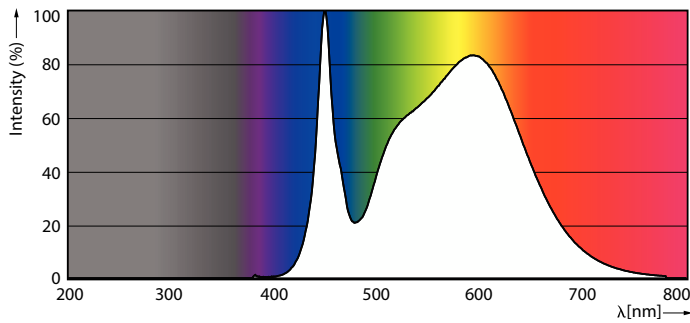

Warnings and Safety

- -
- -

Product data

General Information		LLMF At End Of Nominal Lifetime (Nom)	
Cap-Base	G13 [Medium Bi-Pin Fluorescent]		70 %
Nominal lifetime	60,000 hour(s)	Operating and Electrical	
Switching Cycle	200,000	Line Frequency	50 to 60 Hz
Lighting Technology	LED	Input Frequency	50 to 60 Hz
EU RoHS compliant	Yes	Power Consumption	8 W
Light Technical		Lamp Current (Max)	40 mA
Color Code	840 [CCT of 4000K]	Lamp Current (Min)	35 mA
Beam Angle (Nom)	190 degree(s)	Starting Time (Nom)	0.5 s
Luminous Flux	1,050 lm	Warm-up time to 60% light	0.5 s
Color Designation	Cool White (CW)	Power Factor (Fraction)	0.9
Correlated Color Temperature (Nom)	4000 K	Voltage (Nom)	220-240 V
Luminous Efficacy (rated) (Nom)	131.00 lm/W	Temperature	
Color Consistency	<6	Ambient temperature range	-20 °C to 45 °C
Color rendering index (CRI)	83	T-Case Maximum (Nom)	50 °C

Dimensional drawing

Product	D1	D2	A1	A2	A3
MAS LEDtube 600mm HO 8W840 T8	25.8 mm	28 mm	588.5 mm	595.5 mm	602.5 mm

Photometric data

Spectral Power Distribution Colour - MAS LEDtube 600mm HO 8W840 T8

Light Distribution Diagram - MAS LEDtube 600mm HO 8W840 T8