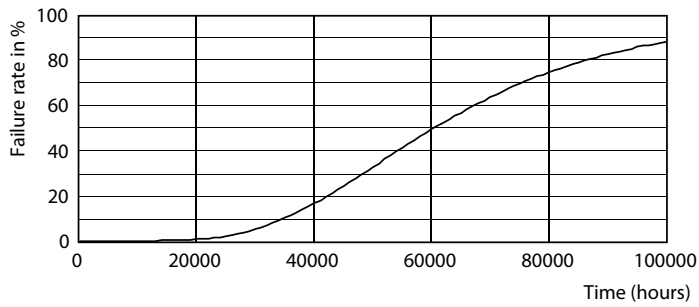

MASTER LEDtube EM/Mains T8

Photometric data

© 2023 Philips Lighting B.V. Page 11

General uniform lighting - MAS LEDtube 600mm HO 8W840 T8

Lifetime

Life Expectancy Diagram - MAS LEDtube 600mm HO 8W840 T8

Lumen Maintenance Diagram - MAS LEDtube 600mm HO 8W840 T8