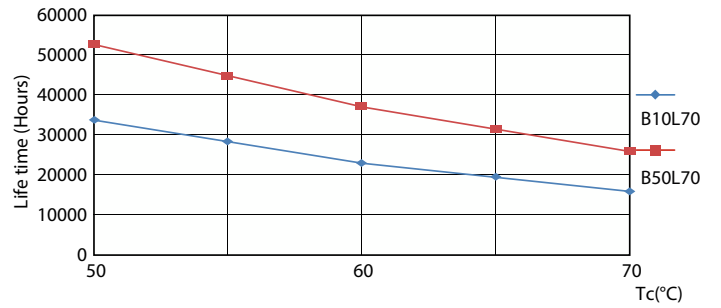

Life Expectancy Diagram - MAS LEDtube VLE DC 1200mm 15.5W 830 T8

Life Expectancy Diagram - MAS LEDtube VLE DC 1200mm 15.5W 830 T8