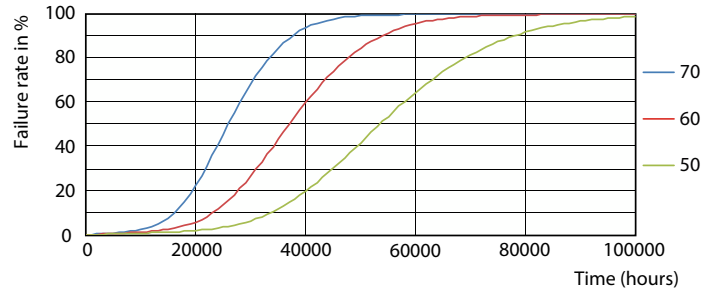

Product data

General Information		Warm-up time to 60% light	
Cap-Base	G13 [Medium Bi-Pin Fluorescent]		0.5 s
Nominal lifetime	50,000 hour(s)	Power Factor (Fraction)	0.9
Switching Cycle	50,000	Voltage (Nom)	24-34 V
Lighting Technology	LED	Temperature	
Light Technical		Ambient temperature range	-20 °C to 45 °C
Color Code	830 [CCT of 3000K]	T-Case Maximum (Nom)	45 °C
Beam Angle (Nom)	240 degree(s)	Controls and Dimming	
Luminous Flux	2,300 lumen	Dimmable	No
Color Designation	White (WH)	Mechanical and Housing	
Correlated Color Temperature (Nom)	3000 K	Bulb Finish	Frosted
Luminous Efficacy (rated) (Nom)	148 lm/W	Bulb Material	Glass
Color Consistency	<6	Product Length	1,200 mm
Color rendering index (CRI)	82	Bulb Shape	Tube, double-ended
LLMF At End Of Nominal Lifetime (Nom)	70 %	Approval and Application	
Operating and Electrical		Energy Saving Product	Yes
Line Frequency	50 to 60 Hz	Approval Marks	RoHS compliance
Input Frequency	50 to 60 Hz	EU RoHS compliant	Yes
Power Consumption	15.5 W		
Lamp Current (Nom)	570 mA		
Starting Time (Nom)	0.5 s		

Photometric data

Spectral Power Distribution Colour

Light Distribution Diagram - MAS LEDtube VLE DC 1200mm 15.5W 830 T8

Other LEDtube

Lifetime

Life Expectancy Diagram - MAS LEDtube VLE DC 1200mm 15.5W 830 T8