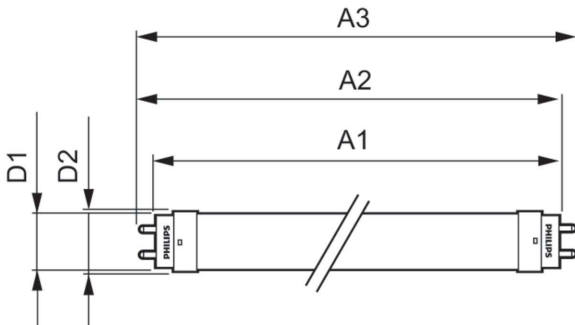

Product data

General Information		Warm-up time to 60% light	
Cap-Base	G13 [Medium Bi-Pin Fluorescent]		0.5 s
Nominal lifetime	50,000 hour(s)	Power Factor (Fraction)	0.9
Switching Cycle	50,000	Voltage (Nom)	24-34 V
Lighting Technology	LED	Temperature	
Light Technical		Ambient temperature range	-20 °C to 45 °C
Color Code	830 [CCT of 3000K]	T-Case Maximum (Nom)	45 °C
Beam Angle (Nom)	240 degree(s)	Controls and Dimming	
Luminous Flux	2,300 lumen	Dimmable	No
Color Designation	White (WH)	Mechanical and Housing	
Correlated Color Temperature (Nom)	3000 K	Bulb Finish	Frosted
Luminous Efficacy (rated) (Nom)	148 lm/W	Bulb Material	Glass
Color Consistency	<6	Product Length	1,200 mm
Color rendering index (CRI)	82	Bulb Shape	Tube, double-ended
LLMF At End Of Nominal Lifetime (Nom)	70 %	Approval and Application	
Operating and Electrical		Energy Saving Product	Yes
Line Frequency	50 to 60 Hz	Approval Marks	RoHS compliance
Input Frequency	50 to 60 Hz	EU RoHS compliant	Yes
Power Consumption	15.5 W		
Lamp Current (Nom)	570 mA		
Starting Time (Nom)	0.5 s		

Other LEDtube

Product Data

Full product code	871951446891700
Order product name	MAS LEDtube VLE DC 1200mm 15.5W 830 T8
Order code	929003557121
Numerator - Quantity Per Pack	1
Numerator - Packs per outer box	20

Material number (12NC)	929003557121
Full product name	MAS LEDtube VLE DC 1200mm 15.5W 830 T8
EAN/UPC - Case	8719514468924

Dimensional drawing

Product	D1	D2	A1	A2	A3
MAS LEDtube VLE DC 1200mm 15.5W 830 T8	25.7 mm	28 mm	1,198 mm	1,205 mm	1,212 mm