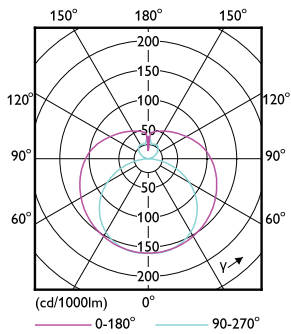

Product data

General Information		Warm-up time to 60% light	
Cap-Base	G13 [Medium Bi-Pin Fluorescent]		0.5 s
Nominal lifetime	50,000 hour(s)	Power Factor (Fraction)	0.9
Switching Cycle	50,000	Voltage (Nom)	24-34 V
Lighting Technology	LED	Temperature	
Light Technical		Ambient temperature range	-20 °C to 45 °C
Color Code	830 [CCT of 3000K]	T-Case Maximum (Nom)	45 °C
Beam Angle (Nom)	240 degree(s)	Controls and Dimming	
Luminous Flux	2,300 lumen	Dimmable	No
Color Designation	White (WH)	Mechanical and Housing	
Correlated Color Temperature (Nom)	3000 K	Bulb Finish	Frosted
Luminous Efficacy (rated) (Nom)	148 lm/W	Bulb Material	Glass
Color Consistency	<6	Product Length	1,200 mm
Color rendering index (CRI)	82	Bulb Shape	Tube, double-ended
LLMF At End Of Nominal Lifetime (Nom)	70 %	Approval and Application	
Operating and Electrical		Energy Saving Product	Yes
Line Frequency	50 to 60 Hz	Approval Marks	RoHS compliance
Input Frequency	50 to 60 Hz	EU RoHS compliant	Yes
Power Consumption	15.5 W		
Lamp Current (Nom)	570 mA		
Starting Time (Nom)	0.5 s		

Photometric data

Spectral Power Distribution Colour

Light Distribution Diagram - MAS LEDtube VLE DC 1200mm 15.5W 830 T8

Other LEDtube

Lifetime

Life Expectancy Diagram - MAS LEDtube VLE DC 1200mm 15.5W 830 T8