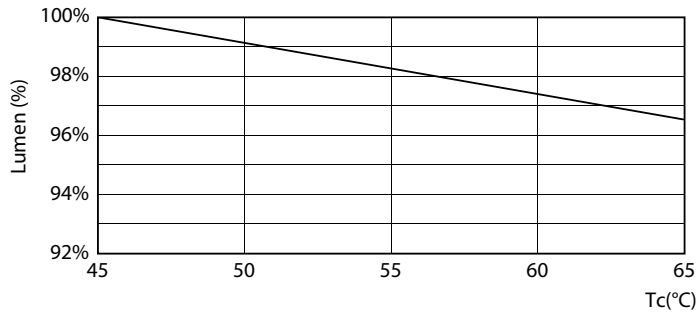

Lumen Maintenance Diagram - MAS LEDtube VLE DC 1200mm 15.5W 830 T8