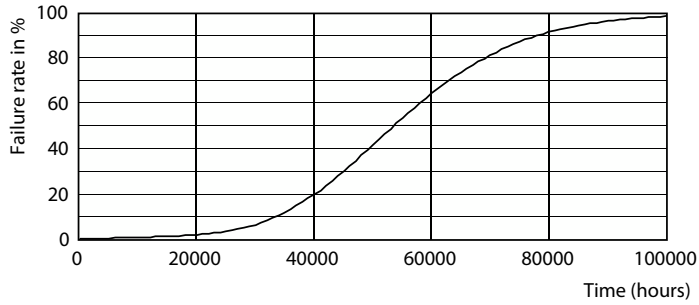

Product data

General Information		Warm-up time to 60% light	
Cap-Base	G13 [Medium Bi-Pin Fluorescent]		0.5 s
Nominal lifetime	50,000 hour(s)	Power Factor (Fraction)	0.9
Switching Cycle	50,000	Voltage (Nom)	24-34 V
Lighting Technology	LED	Temperature	
Light Technical		Ambient temperature range	-20 °C to 45 °C
Color Code	830 [CCT of 3000K]	T-Case Maximum (Nom)	45 °C
Beam Angle (Nom)	240 degree(s)	Controls and Dimming	
Luminous Flux	2,300 lumen	Dimmable	No
Color Designation	White (WH)	Mechanical and Housing	
Correlated Color Temperature (Nom)	3000 K	Bulb Finish	Frosted
Luminous Efficacy (rated) (Nom)	148 lm/W	Bulb Material	Glass
Color Consistency	<6	Product Length	1,200 mm
Color rendering index (CRI)	82	Bulb Shape	Tube, double-ended
LLMF At End Of Nominal Lifetime (Nom)	70 %	Approval and Application	
Operating and Electrical		Energy Saving Product	Yes
Line Frequency	50 to 60 Hz	Approval Marks	RoHS compliance
Input Frequency	50 to 60 Hz	EU RoHS compliant	Yes
Power Consumption	15.5 W		
Lamp Current (Nom)	570 mA		
Starting Time (Nom)	0.5 s		

Photometric data

Spectral Power Distribution Colour

Light Distribution Diagram - MAS LEDtube VLE DC 1200mm 15.5W 830 T8

Other LEDtube

Lifetime

Life Expectancy Diagram - MAS LEDtube VLE DC 1200mm 15.5W 830 T8