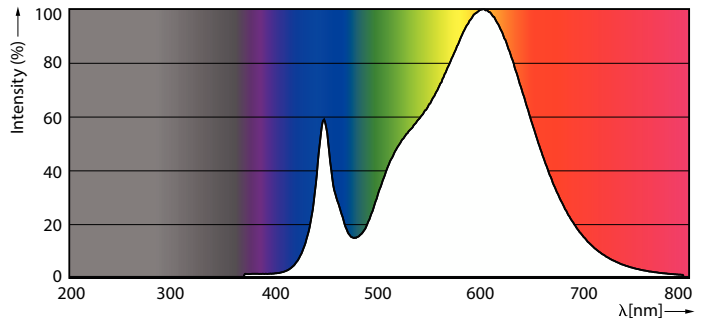

Spectral Power Distribution Colour