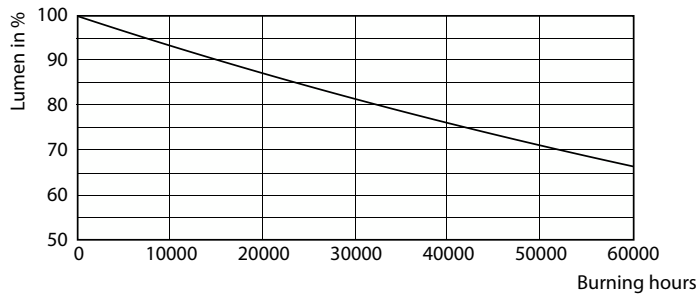

Lumen Maintenance Diagram - MAS LEDtube VLE DC 1200mm 15.5W 830 T8