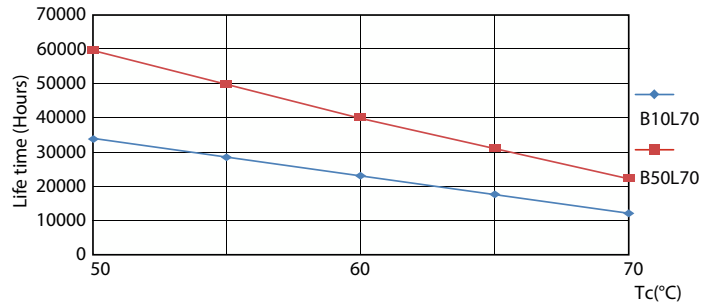

Warnings and Safety

- -
- -

Product data

General Information		LLMF At End Of Nominal Lifetime (Nom)	
Cap-Base	G13 [Medium Bi-Pin Fluorescent]		70 %
Nominal lifetime	60,000 hour(s)	Operating and Electrical	
Switching Cycle	200,000	Line Frequency	50 to 60 Hz
Lighting Technology	LED	Input Frequency	50 to 60 Hz
EU RoHS compliant	Yes	Power Consumption	14 W
Light Technical		Lamp Current (Nom)	70 mA
Color Code	865 [CCT of 6500K]	Starting Time (Nom)	0.5 s
Beam Angle (Nom)	190 degree(s)	Warm-up time to 60% light	0.5 s
Luminous Flux	2,100 lm	Power Factor (Fraction)	0.9
Color Designation	Cool Daylight	Voltage (Nom)	220-240 V
Correlated Color Temperature (Nom)	6500 K	Temperature	
Luminous Efficacy (rated) (Nom)	150.00 lm/W	Ambient temperature range	-20 °C to 45 °C
Color Consistency	<6	T-Case Maximum (Nom)	50 °C
Color rendering index (CRI)	80		

MASTER LEDtube EM/Mains T8

Photometric data

Spectral Power Distribution Colour - MAS LEDtube 1200mm HO 14W865 T8

Lifetime

Lumen Maintenance Diagram - MAS LEDtube 1200mm HO 14W865 T8

Life Expectancy Diagram - MAS LEDtube 1200mm HO 14W865 T8