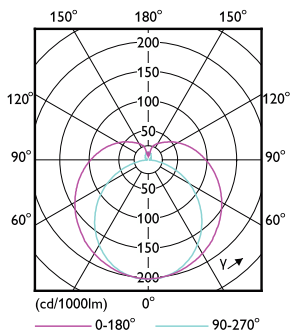

Warnings and Safety

- -
- -

Product data

General Information		LLMF At End Of Nominal Lifetime (Nom)	
Cap-Base	G13 [Medium Bi-Pin Fluorescent]		70 %
Nominal lifetime	60,000 hour(s)	Operating and Electrical	
Switching Cycle	200,000	Line Frequency	50 to 60 Hz
Lighting Technology	LED	Input Frequency	50 to 60 Hz
EU RoHS compliant	Yes	Power Consumption	14 W
Light Technical		Lamp Current (Nom)	70 mA
Color Code	865 [CCT of 6500K]	Starting Time (Nom)	0.5 s
Beam Angle (Nom)	190 degree(s)	Warm-up time to 60% light	0.5 s
Luminous Flux	2,100 lm	Power Factor (Fraction)	0.9
Color Designation	Cool Daylight	Voltage (Nom)	220-240 V
Correlated Color Temperature (Nom)	6500 K	Temperature	
Luminous Efficacy (rated) (Nom)	150.00 lm/W	Ambient temperature range	-20 °C to 45 °C
Color Consistency	<6	T-Case Maximum (Nom)	50 °C
Color rendering index (CRI)	80		

Dimensional drawing

Product	D1	D2	A1	A2	A3
MAS LEDtube 1200mm HO 14W865 T8	25.8 mm	28 mm	1,198.2 mm	1,205.3 mm	1,212.4 mm

Photometric data

Light Distribution Diagram - MAS LEDtube 1200mm HO 14W865 T8

General uniform lighting - MAS LEDtube 1200mm HO 14W865 T8