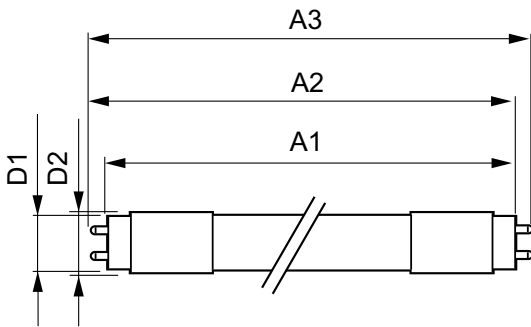

MASTER LEDtube EM/Mains T8

Controls and Dimming

Dimmable	No
----------	----

Mechanical and Housing

Bulb Finish	Frosted
Bulb Material	Plastic
Product Length	1,200 mm
Bulb Shape	T8

Approval and Application

Energy Saving Product	Yes
Approval Marks	RoHS compliance KEMA Keur certificate

Product Data

Order product name	MAS LEDtube 1200mm HO 14W865 T8
Full product name	MAS LEDtube 1200mm HO 14W865 T8
Full product code	871951446850400
Order code	929003556208
Material Nr. (12NC)	929003556208
Numerator - Quantity Per Pack	1
EAN/UPC - Product/Case	8719514468504
Numerator - Packs per outer box	20
EAN/UPC - Case	8719514468511

Dimensional drawing

Product	D1	D2	A1	A2	A3
MAS LEDtube 1200mm HO 14W865 T8	25.8 mm	28 mm	1,198.2 mm	1,205.3 mm	1,212.4 mm

Photometric data

Light Distribution Diagram - MAS LEDtube 1200mm HO 14W865 T8

General uniform lighting - MAS LEDtube 1200mm HO 14W865 T8