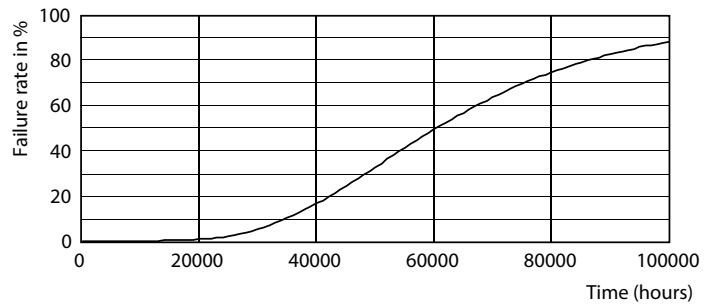

Life Expectancy Diagram - MAS LEDtube 1200mm HO 14W865 T8