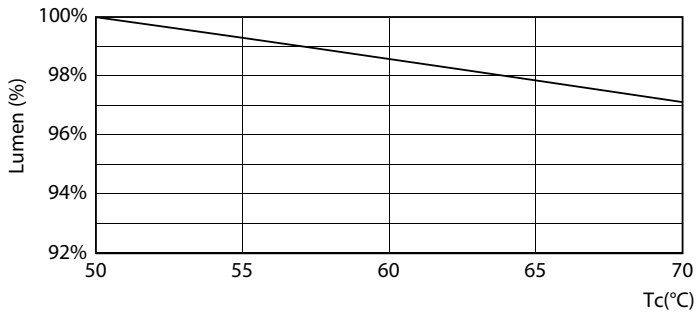

Lifetime

Lumen Maintenance Diagram - MAS LEDtube 1200mm HO 14W865 T8