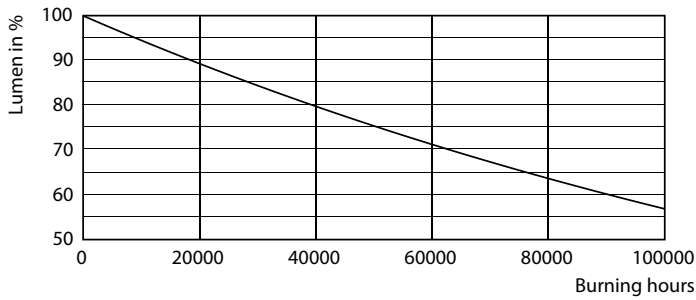

Warnings and Safety

- -
- -

Product data

General Information		LLMF At End Of Nominal Lifetime (Nom)	
Cap-Base	G13 [Medium Bi-Pin Fluorescent]		70 %
Nominal lifetime	60,000 hour(s)	Operating and Electrical	
Switching Cycle	200,000	Line Frequency	50 to 60 Hz
Lighting Technology	LED	Input Frequency	50 to 60 Hz
EU RoHS compliant	Yes	Power Consumption	14 W
Light Technical		Lamp Current (Nom)	70 mA
Color Code	865 [CCT of 6500K]	Starting Time (Nom)	0.5 s
Beam Angle (Nom)	190 degree(s)	Warm-up time to 60% light	0.5 s
Luminous Flux	2,100 lm	Power Factor (Fraction)	0.9
Color Designation	Cool Daylight	Voltage (Nom)	220-240 V
Correlated Color Temperature (Nom)	6500 K	Temperature	
Luminous Efficacy (rated) (Nom)	150.00 lm/W	Ambient temperature range	-20 °C to 45 °C
Color Consistency	<6	T-Case Maximum (Nom)	50 °C
Color rendering index (CRI)	80		

MASTER LEDtube EM/Mains T8

Photometric data

Spectral Power Distribution Colour - MAS LEDtube 1200mm HO 14W865 T8

Lifetime

Lumen Maintenance Diagram - MAS LEDtube 1200mm HO 14W865 T8

Life Expectancy Diagram - MAS LEDtube 1200mm HO 14W865 T8