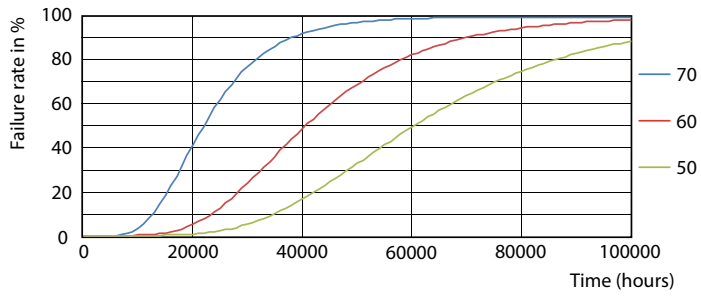

MASTER LEDtube EM/Mains T8

Lifetime

Life Expectancy Diagram - MAS LEDtube 1200mm HO 14W865 T8