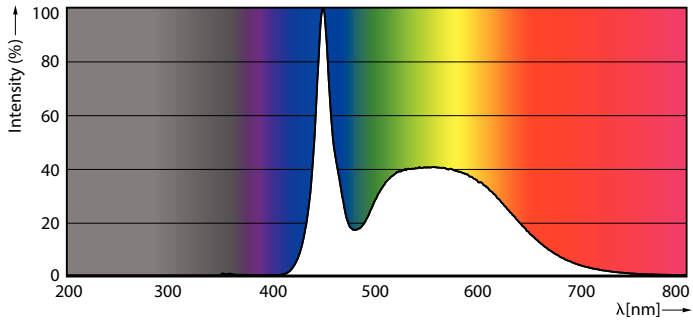

MASTER LEDtube EM/Mains T8

Photometric data

Spectral Power Distribution Colour - MAS LEDtube 1200mm HO 14W865 T8