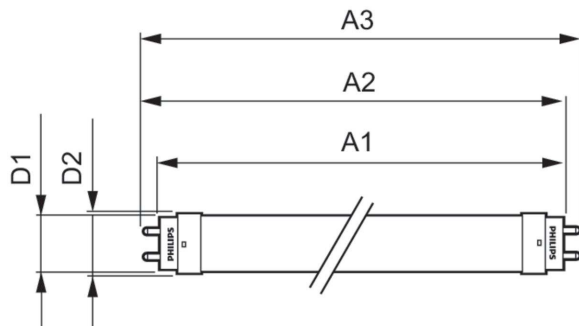

### Product data

General Information		Lamp Current (Nom)	
Cap-Base	G13 [Medium Bi-Pin Fluorescent]		75 mA
Nominal lifetime	15,000 hour(s)	Starting Time (Nom)	0.5 s
Switching Cycle	50,000	Warm-up time to 60% light	0.5 s
Lighting Technology	LED	Power Factor (Fraction)	0.5
EU RoHS compliant	Yes	Voltage (Nom)	220-240 V
Light Technical		Temperature	
Color Code	765 [CCT of 6500K]	Ambient temperature range	-20 °C to 45 °C
Beam Angle (Nom)	240 degree(s)	T-Case Maximum (Nom)	55 °C
Luminous Flux	900 lumen	Controls and Dimming	
Color Designation	Cool Daylight	Dimmable	No
Correlated Color Temperature (Nom)	6500 K	Mechanical and Housing	
Luminous Efficacy (rated) (Nom)	100 lm/W	Bulb Finish	Frosted
Color Consistency	<7	Bulb Material	Glass
Color rendering index (CRI)	70	Product Length	600 mm
LLMF At End Of Nominal Lifetime (Nom)	70 %	Bulb Shape	Tube, double-ended
Operating and Electrical		Approval and Application	
Line Frequency	50 to 60 Hz	Energy Saving Product	Yes
Input Frequency	50 to 60 Hz		
Power Consumption	9 W		

# Ecofit Ledtubes T8

Approval Marks	RoHS compliance KEMA Keur certificate
<b>Product Data</b>	
Full product code	871951447546500
Order product name	Ecofit E LEDtube 600mm 9W 765 T8 I MY
Order code	929003551037
Numerator - Quantity Per Pack	1

## Dimensional drawing

Product	D1	D2	A1	A2	A3
Ecofit E LEDtube 600mm 9W 765 T8 I MY	25.7 mm	28 mm	588.5 mm	595.5 mm	602.5 mm