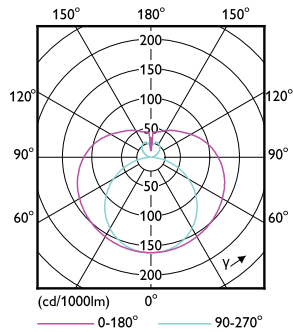

### Product data

General Information		Lamp Current (Nom)	
Cap-Base	G13 [Medium Bi-Pin Fluorescent]		75 mA
Nominal lifetime	15,000 hour(s)	Starting Time (Nom)	0.5 s
Switching Cycle	50,000	Warm-up time to 60% light	0.5 s
Lighting Technology	LED	Power Factor (Fraction)	0.5
EU RoHS compliant	Yes	Voltage (Nom)	220-240 V
Light Technical		Temperature	
Color Code	765 [CCT of 6500K]	Ambient temperature range	-20 °C to 45 °C
Beam Angle (Nom)	240 degree(s)	T-Case Maximum (Nom)	55 °C
Luminous Flux	900 lumen	Controls and Dimming	
Color Designation	Cool Daylight	Dimmable	No
Correlated Color Temperature (Nom)	6500 K	Mechanical and Housing	
Luminous Efficacy (rated) (Nom)	100 lm/W	Bulb Finish	Frosted
Color Consistency	<7	Bulb Material	Glass
Color rendering index (CRI)	70	Product Length	600 mm
LLMF At End Of Nominal Lifetime (Nom)	70 %	Bulb Shape	Tube, double-ended
Operating and Electrical		Approval and Application	
Line Frequency	50 to 60 Hz	Energy Saving Product	Yes
Input Frequency	50 to 60 Hz		
Power Consumption	9 W		

## Photometric data

Spectral Power Distribution Colour - Ecofit E LEDtube 600mm 9W 765 T8 I MY

Light Distribution Diagram - Ecofit E LEDtube 600mm 9W 765 T8 I MY