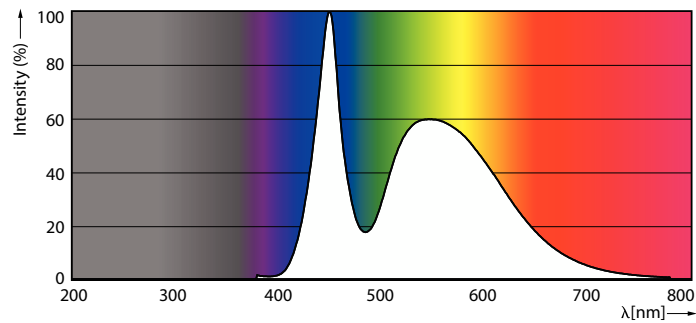

Photometric data

Spectral Power Distribution Colour - Ecofit E LEDtube 600mm 9W 765 T8 I MY