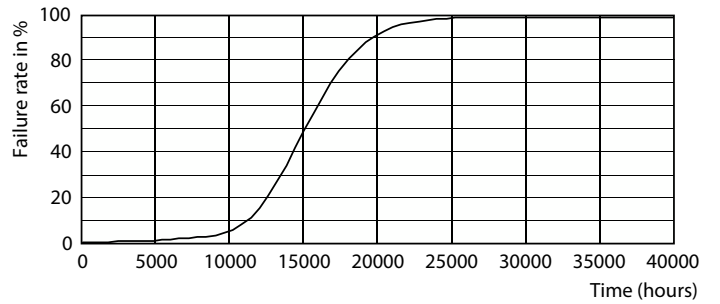

Life Expectancy Diagram

Life Expectancy Diagram - Ecofit E LEDtube 600mm 9W 765 T8 I MY