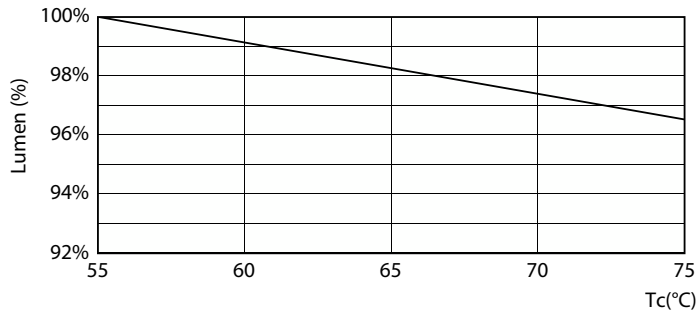

Ecofit Ledtubes T8

Lifetime

Lumen Maintenance Diagram - Ecofit E LEDtube 600mm 9W 765 T8 I MY