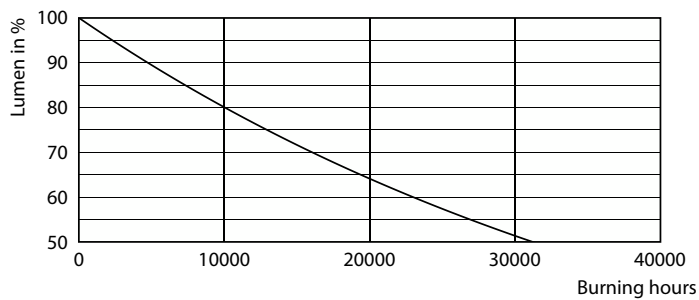

### Product data

General Information		Lamp Current (Nom)	
Cap-Base	G13 [Medium Bi-Pin Fluorescent]		75 mA
Nominal lifetime	15,000 hour(s)	Starting Time (Nom)	0.5 s
Switching Cycle	50,000	Warm-up time to 60% light	0.5 s
Lighting Technology	LED	Power Factor (Fraction)	0.5
EU RoHS compliant	Yes	Voltage (Nom)	220-240 V
Light Technical		Temperature	
Color Code	765 [CCT of 6500K]	Ambient temperature range	-20 °C to 45 °C
Beam Angle (Nom)	240 degree(s)	T-Case Maximum (Nom)	55 °C
Luminous Flux	900 lumen	Controls and Dimming	
Color Designation	Cool Daylight	Dimmable	No
Correlated Color Temperature (Nom)	6500 K	Mechanical and Housing	
Luminous Efficacy (rated) (Nom)	100 lm/W	Bulb Finish	Frosted
Color Consistency	<7	Bulb Material	Glass
Color rendering index (CRI)	70	Product Length	600 mm
LLMF At End Of Nominal Lifetime (Nom)	70 %	Bulb Shape	Tube, double-ended
Operating and Electrical		Approval and Application	
Line Frequency	50 to 60 Hz	Energy Saving Product	Yes
Input Frequency	50 to 60 Hz		
Power Consumption	9 W		

## Lifetime

Lumen Maintenance Diagram - Ecofit E LEDtube 600mm 9W 765 T8 I MY

Life Expectancy Diagram

Life Expectancy Diagram - Ecofit E LEDtube 600mm 9W 765 T8 I MY

Life Expectancy Diagram - Ecofit E LEDtube 600mm 9W 765 T8 I MY