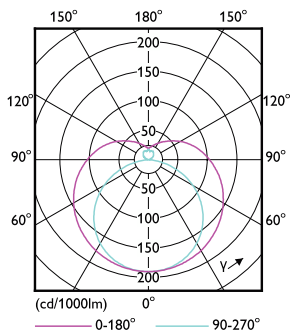

Photometric data

Light Distribution Diagram - 14.5T8/MAS/48-830/MF20/P/DIM 25/1

General uniform lighting - 14.5T8/MAS/48-830/MF20/P/DIM 25/1