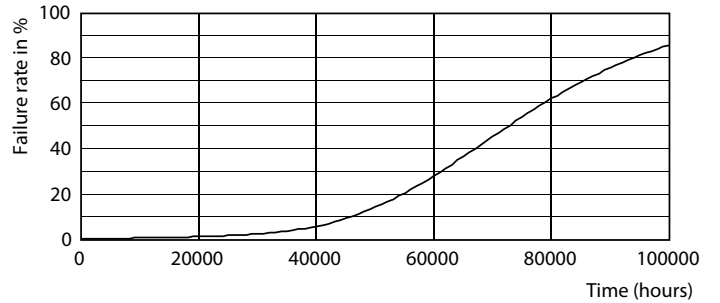

Life Expectancy Diagram - 14.5T8/MAS/48-830/MF20/P/DIM 25/1

Lifetime