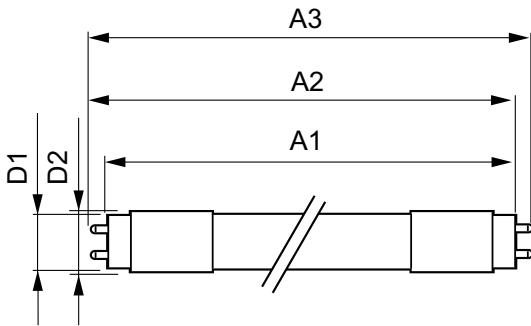

## Mechanical and Housing

**Bulb Finish** Frosted  
**Bulb Material** Plastic  
**Product Length** 1,200 mm  
**Bulb Shape** Tube, double-ended

## Dimensional drawing

Product	D1	D2	A1	A2	A3
14.5T8/MAS/48-830/MF20/P/DIM 25/1	25.7 mm	28 mm	1,198.2 mm	1,205.3 mm	1,212.4 mm