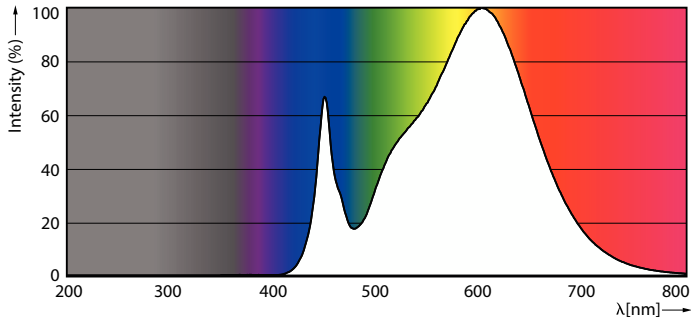

## Product data

General Information	
Cap-Base	G13 [Medium Bi-Pin Fluorescent]
Nominal lifetime	70,000 hour(s)
Switching Cycle	50,000
Lighting Technology	LED
EU RoHS compliant	Yes

Light Technical	
Color Code	830 [CCT of 3000K]
Beam Angle (Nom)	180 degree(s)
Luminous Flux	2,000 lumen
Color Designation	White (WH)
Correlated Color Temperature (Nom)	3000 K
Luminous Efficacy (rated) (Nom)	137.00 lm/W
Color Consistency	6SCDM
Color rendering index (CRI)	80

## Photometric data

Spectral Power Distribution Colour