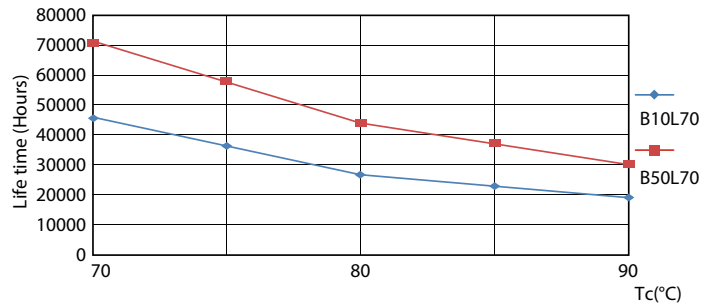

## Photometric data

Spectral Power Distribution Colour

## Lifetime

Life Expectancy Diagram - 14.5T8/MAS/48-830/MF20/P/DIM 25/1

Life Expectancy Diagram - 14.5T8/MAS/48-830/MF20/P/DIM 25/1

Lumen Maintenance Diagram - 14.5T8/MAS/48-830/MF20/P/DIM 25/1

Life Expectancy Diagram - 14.5T8/MAS/48-830/MF20/P/DIM 25/1