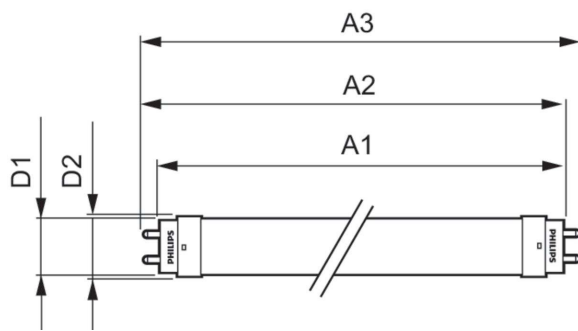

Contractor Type B MainsFit T8

Product Length	1,200 mm
Bulb Shape	Tube, double-ended

Approval and Application

Energy Saving Product	Yes
Approval Marks	RoHS compliance UL certificate DLC compliance

Product Data

Order product name	16.5T8/CNG/48-835/MF20/G 25/1
--------------------	-------------------------------

Order code	929003510604
Numerator - Quantity Per Pack	1
Numerator - Packs per outer box	25
Material Nr. (12NC)	929003510604
Full product name	16.5T8/CNG/48-835/MF20/G 25/1
EAN/UPC - Case	50046677579048

Dimensional drawing

Product	D1	D2	A1	A2	A3
16.5T8/CNG/48-835/MF20/G 25/1	25.7 mm	28 mm	1,198.2 mm	1,205.3 mm	1,212.4 mm

Photometric data

Spectral Power Distribution Colour - 16.5T8/CNG/48-835/MF20/G 25/1