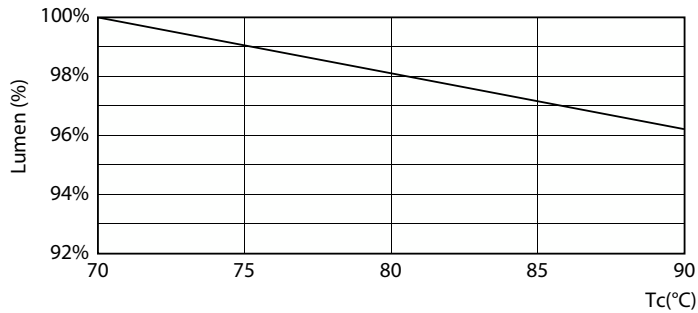

Lumen Maintenance Diagram - 16.5T8/CNG/48-835/MF20/G 25/1