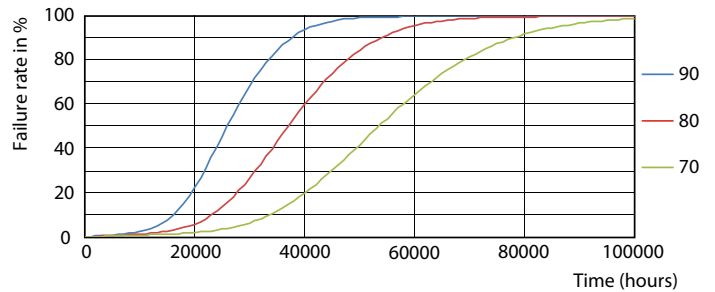

Contractor Type B MainsFit T8

Photometric data

Lifetime

Lumen Maintenance Diagram - 16.5T8/CNG/48-835/MF20/G 25/1