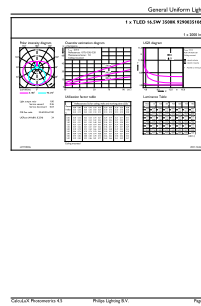

Order product name	16.5T8/CNG/48-835/MF20/G 25/1
--------------------	-------------------------------

Order code	929003510604
Numerator - Quantity Per Pack	1
Numerator - Packs per outer box	25
Material Nr. (12NC)	929003510604
Full product name	16.5T8/CNG/48-835/MF20/G 25/1
EAN/UPC - Case	50046677579048

Dimensional drawing

Product	D1	D2	A1	A2	A3
16.5T8/CNG/48-835/MF20/G 25/1	25.7 mm	28 mm	1,198.2 mm	1,205.3 mm	1,212.4 mm

Photometric data

Spectral Power Distribution Colour - 16.5T8/CNG/48-835/MF20/G 25/1