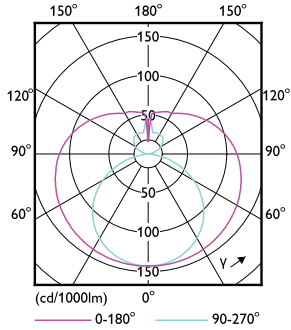

Contractor Type B MainsFit T8

Photometric data

Light Distribution Diagram - 16.5T8/CNG/48-835/MF20/G 25/1