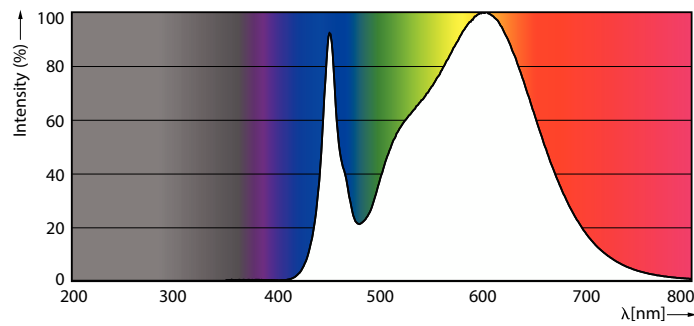

Product data

General Information		Operating and Electrical	
Cap-Base	G13 [Medium Bi-Pin Fluorescent]	Line Frequency	50 to 60 Hz
Nominal lifetime	50,000 hour(s)	Input Frequency	50 to 60 Hz
Switching Cycle	50,000	Power Consumption	16.5 W
Lighting Technology	LED	Starting Time (Nom)	0.5 s
EU RoHS compliant	Yes	Warm-up time to 60% light	0.5 s
		Power Factor (Fraction)	0.9
		Voltage (Nom)	120-277 V
Light Technical		Temperature	
Color Code	835 [CCT of 3500K]	Ambient temperature range	-20 °C to 45 °C
Beam Angle (Nom)	240 degree(s)	T-Case Maximum (Nom)	70 °C
Luminous Flux	2,000 lumen		
Color Designation	White (WH)	Controls and Dimming	
Correlated Color Temperature (Nom)	3500 K	Dimmable	Limited
Luminous Efficacy (rated) (Nom)	121.00 lm/W		
Color Consistency	<6	Mechanical and Housing	
Color rendering index (CRI)	80	Bulb Finish	Frosted
LLMF At End Of Nominal Lifetime (Nom)	70 %	Bulb Material	Glass

Dimensional drawing

Product	D1	D2	A1	A2	A3
16.5T8/CNG/48-835/MF20/G 25/1	25.7 mm	28 mm	1,198.2 mm	1,205.3 mm	1,212.4 mm

Photometric data

Spectral Power Distribution Colour - 16.5T8/CNG/48-835/MF20/G 25/1