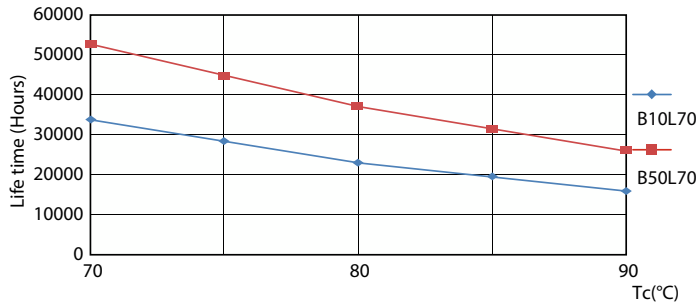

Contractor Type B MainsFit T8

Lifetime

Life Expectancy Diagram - 16.5T8/CNG/48-835/MF20/G 25/1