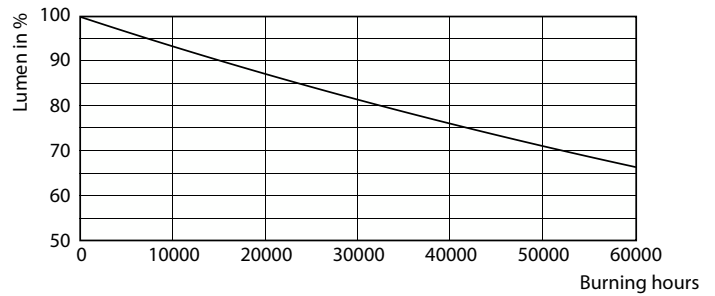

Life Expectancy Diagram - 16.5T8/CNG/48-835/MF20/G 25/1

Lumen Maintenance Diagram - 16.5T8/CNG/48-835/MF20/G 25/1