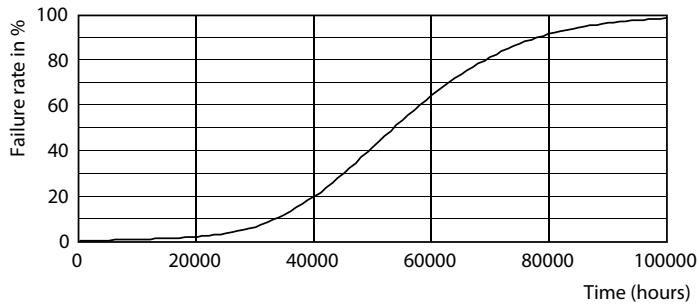

Lifetime

Life Expectancy Diagram - 16.5T8/CNG/48-835/MF20/G 25/1