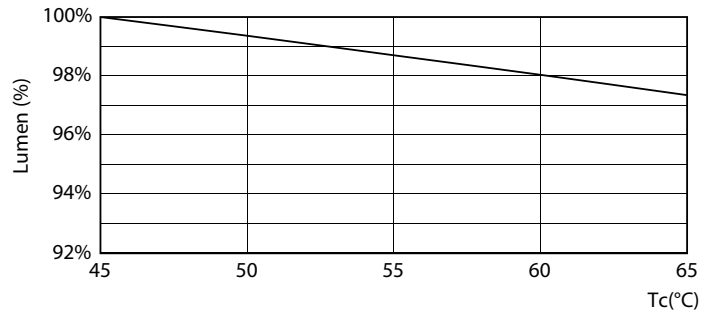

Light Distribution Diagram

MASTER LEDtube T8 Ultra Efficient

Photometric data

Spectral Power Distribution Colour

Lifetime

LEDtube 100K-LED

LEDtube MAS EU2 17,6W 100K LumenVsTc-LMP

LEDtube 100K 4565 LifetimeVsTc-LED