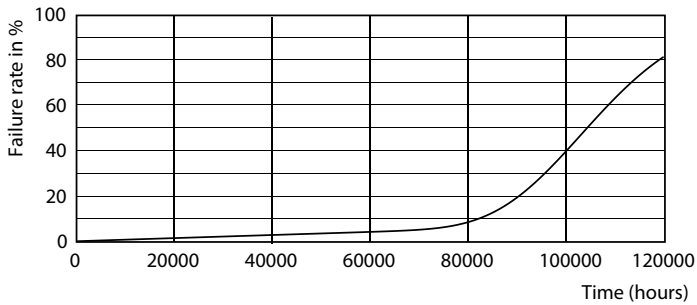

Light Distribution Diagram

MASTER LEDtube T8 Ultra Efficient

Photometric data

Spectral Power Distribution Colour

Lifetime

LEDtube 100K-LED

LEDtube MAS EU2 17,6W 100K LumenVsTc-LMP

LEDtube 100K 4565 LifetimeVsTc-LED