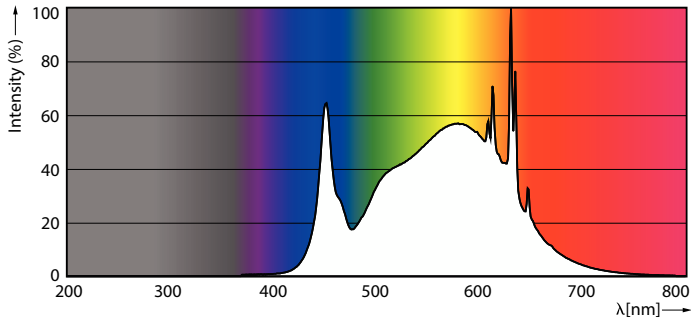

Product data

General information	
Cap-Base	G13 ROT (Rotating) [Medium Bi-Pin Fluorescent]
CE mark	Yes
EU RoHS compliant	Yes
Nominal Lifetime (Nom)	100000 h
Switching Cycle	200000X
Flux measurement reference	Sphere
Tier	MASTER
Light technical	
Color Code	840 [CCT of 4000K]
Beam Angle (Nom)	160 °
Luminous Flux (Nom)	3700 lm
Color Designation	Cool White (CW)
Correlated Color Temperature (Nom)	4000 K
Luminous Efficacy (rated) (Nom)	210 lm/W
Color Consistency	<6
Color Rendering Index (Nom)	80

Light Distribution Diagram

MASTER LEDtube T8 Ultra Efficient

Photometric data

Spectral Power Distribution Colour

Lifetime

LEDtube 100K-LED

LEDtube MAS EU2 17,6W 100K LumenVsTc-LMP

LEDtube 100K 4565 LifetimeVsTc-LED