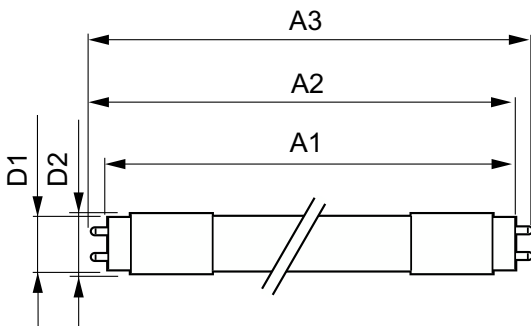

Product data

General information	
Cap-Base	G13 ROT (Rotating) [Medium Bi-Pin Fluorescent]
CE mark	Yes
EU RoHS compliant	Yes
Nominal Lifetime (Nom)	100000 h
Switching Cycle	200000X
Flux measurement reference	Sphere
Tier	MASTER
Light technical	
Color Code	840 [CCT of 4000K]
Beam Angle (Nom)	160 °
Luminous Flux (Nom)	3700 lm
Color Designation	Cool White (CW)
Correlated Color Temperature (Nom)	4000 K
Luminous Efficacy (rated) (Nom)	210 lm/W
Color Consistency	<6
Color Rendering Index (Nom)	80

MASTER LEDtube T8 Ultra Efficient

Controls and dimming

Dimmable	No
----------	----

Mechanical and housing

Bulb Finish	Frosted
Bulb Material	Plastic
Product Length	1500 mm
Bulb Shape	Tube, double-ended

Approval and application

Dimensional drawing

MAS LEDtube 1500mm UE 17.6W 840 T8 EELA

Product	D1	D2	A1	A2	A3
MAS LEDtube 1500mm UE 17.6W 840 T8 EELA	25.8 mm	28 mm	1498.8 mm	1505.9 mm	1513 mm

Photometric data

General uniform lighting