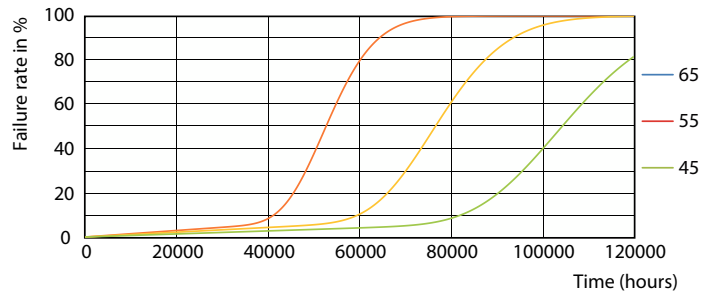

Light Distribution Diagram

MASTER LEDtube T8 Ultra Efficient

Photometric data

Spectral Power Distribution Colour

Lifetime

LEDtube 100K-LED

LEDtube MAS EU2 17,6W 100K LumenVsTc-LMP

LEDtube 100K 4565 LifetimeVsTc-LED