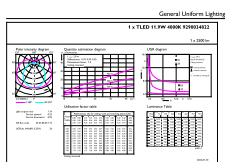

Dimensional drawing

MAS LEDtube 1500mm UE 17.6W 840 T8 EELA

Product	D1	D2	A1	A2	A3
MAS LEDtube 1500mm UE 17.6W 840 T8 EELA	25.8 mm	28 mm	1498.8 mm	1505.9 mm	1513 mm

Photometric data

General uniform lighting