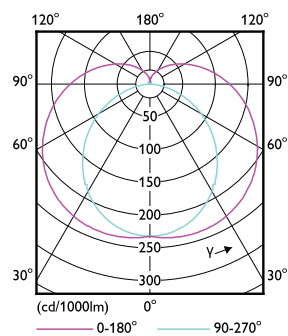

Dimensional drawing

MAS LEDtube 1500mm UE 17.6W 840 T8 EELA

Product	D1	D2	A1	A2	A3
MAS LEDtube 1500mm UE 17.6W 840 T8 EELA	25.8 mm	28 mm	1498.8 mm	1505.9 mm	1513 mm

Photometric data

General uniform lighting