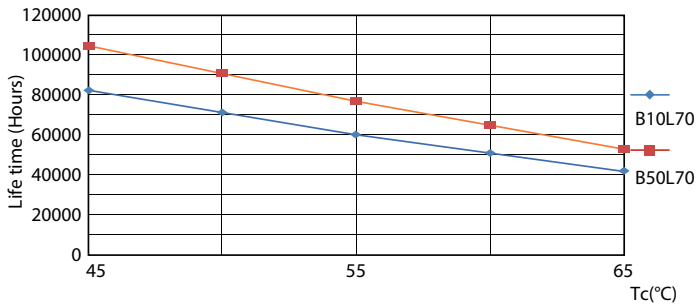

Light Distribution Diagram

MASTER LEDtube T8 Ultra Efficient

Photometric data

Spectral Power Distribution Colour

Lifetime

LEDtube 100K-LED

LEDtube MAS EU2 17,6W 100K LumenVsTc-LMP

LEDtube 100K 4565 LifetimeVsTc-LED