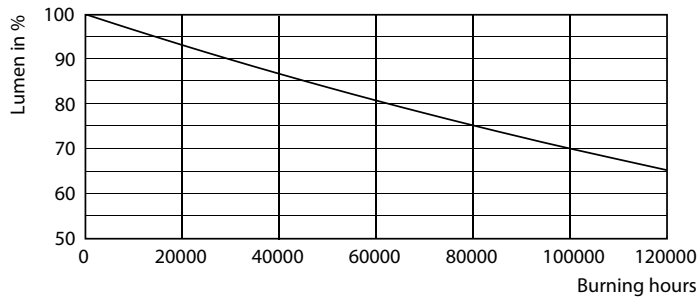

MASTER LEDtube T8 Ultra Efficient

Lifetime

LEDtube 100K-LMP