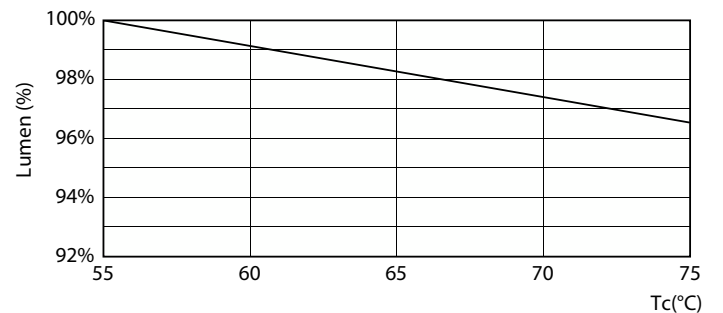

Lumen Maintenance Diagram - CorePro LEDtube 1500mm UO 31.5W 865 T8