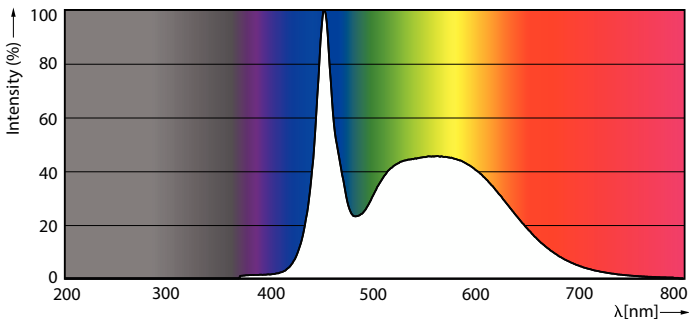

Spectral Power Distribution Colour - CorePro LEDtube 1500mm UO 31.5W 865 T8