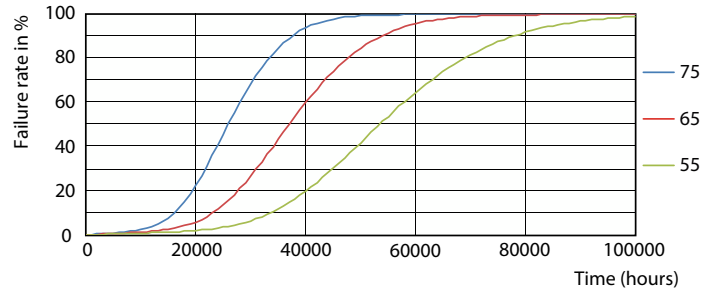

CorePro LEDtube EM/Mains T8

Lifetime

Life Expectancy Diagram - CorePro LEDtube 1500mm UO 31.5W 865 T8