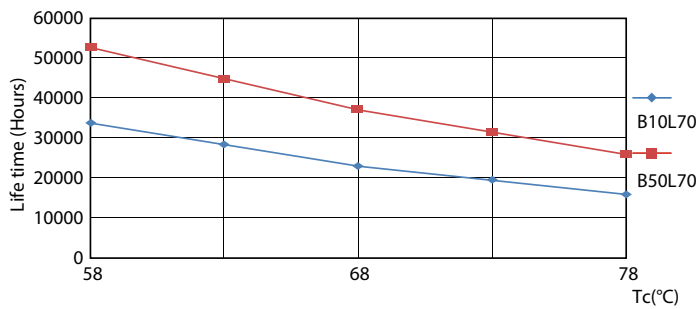

Lifetime

Life Expectancy Diagram - CorePro LEDtube 1500mm UO 31.5W 865 T8