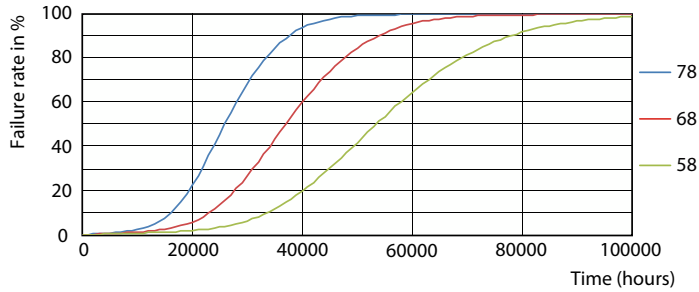

CorePro LEDtube EM/Mains T8

Lifetime

Life Expectancy Diagram - CorePro LEDtube 1500mm UO 31.5W 865 T8