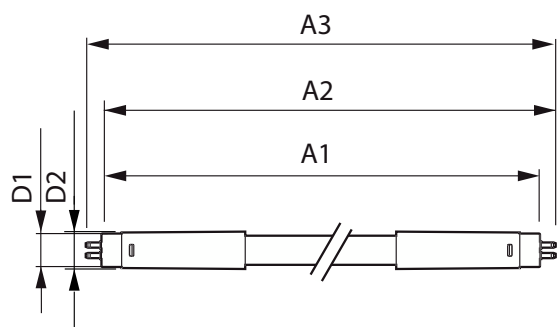

MASTER LEDtube InstantFit HF T5

T-Case Maximum (Nom)	75 °C

Controls and dimming

Dimmable	Yes - Check ballast compatibility

Mechanical and housing

Bulb Finish	Frosted
Bulb Material	Glass
Product Length	1500 mm
Bulb Shape	Tube, double-ended

Approval and application

Energy Efficiency Class	D
Energy Saving Product	Yes
Approval Marks	RoHS compliance TUV CE marking KEMA Keur certificate

Energy Consumption kWh/1000 h	36 kWh
EPREL Registration Number	989224

Product data

Full product code	871951441909400
Order product name	Master LEDtube HF 1500mm UO 36W 865 T5
EAN/UPC - Product	8719514419094
Order code	929003154102
Numerator - Quantity Per Pack	1
Numerator - Packs per outer box	10
Material Nr. (12NC)	929003154102
Net Weight (Piece)	0.170 kg

Dimensional drawing

Master LEDtube HF 1500mm UO 36W 865 T5

Product	D1	D2	A1	A2	A3
Master LEDtube HF 1500mm UO 36W 865 T5	15.5 mm	19 mm	1449 mm	1456 mm	1463 mm