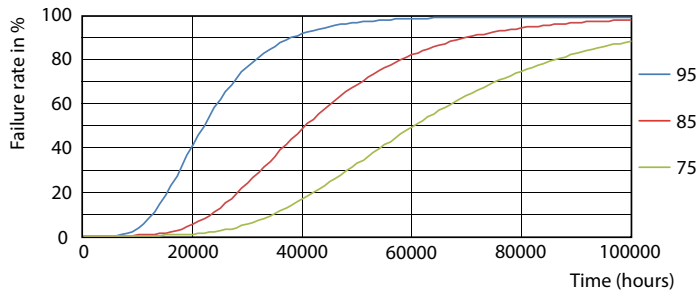

LEDtube MAS EU 36W G5 5600lm 865-GUL

MASTER LEDtube InstantFit HF T5

Photometric data

LEDtube MAS EU 36W G5 5200lm-LDD

Lifetime

LEDtube 60K 7595 FailureRate-LED

LEDtube 60K 7595 LifetimeVsTc-LED

LEDtube MAS EU 36W 60K LumenVsTc-LMP