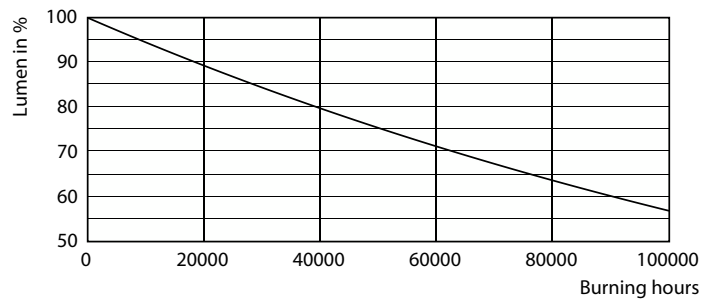

LEDtube MAS EU 36W G5 5600lm 865-GUL

MASTER LEDtube InstantFit HF T5

Photometric data

LEDtube MAS EU 36W G5 5200lm-LDD

Lifetime

LEDtube 60K 7595 FailureRate-LED

LEDtube 60K 7595 LifetimeVsTc-LED

LEDtube MAS EU 36W 60K LumenVsTc-LMP