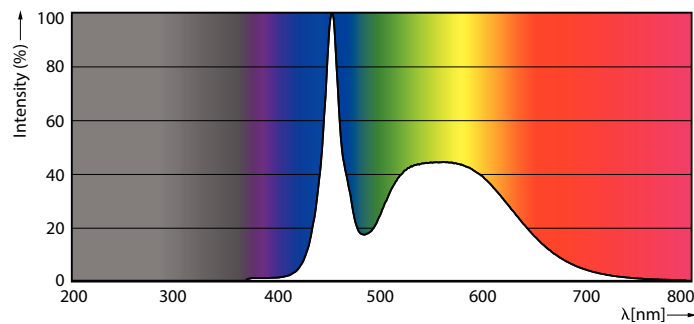

Photometric data

LEDtube MAS EU 36W G5 5600lm 865-POC

LEDtube MAS EU 36W G5 5600lm 865-GUL