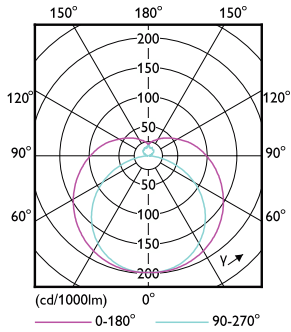

MASTER LEDtube InstantFit HF T5

Photometric data

LEDtube MAS EU 36W G5 5200lm-LDD