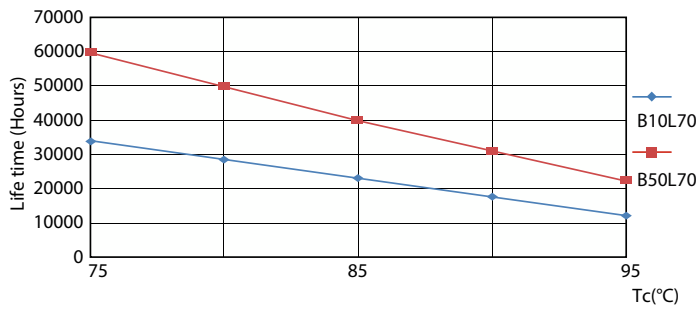

Product data

General information	
Cap-Base	G5 [G5]
EU RoHS compliant	Yes
Nominal Lifetime (Nom)	60000 h
Switching Cycle	50000
Flux measurement reference	Sphere
Tier	MASTER

Light technical	
Color Code	865 [CCT of 6500K]
Beam Angle (Nom)	200 °
Luminous Flux (Nom)	5600 lm
Color Designation	Cool Daylight
Correlated Color Temperature (Nom)	6500 K
Luminous Efficacy (rated) (Nom)	155.00 lm/W
Color Consistency	<6
Color Rendering Index (Nom)	80

LEDtube MAS EU 36W G5 5600lm 865-GUL

MASTER LEDtube InstantFit HF T5

Photometric data

LEDtube MAS EU 36W G5 5200lm-LDD

Lifetime

LEDtube 60K 7595 FailureRate-LED

LEDtube 60K 7595 LifetimeVsTc-LED

LEDtube MAS EU 36W 60K LumenVsTc-LMP