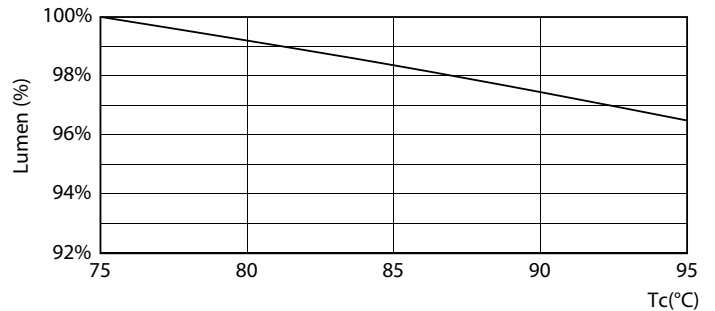

LEDtube MAS EU 36W 60K LumenVsTc-LMP