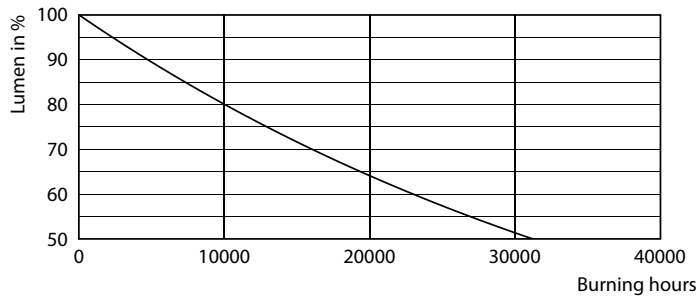

### Product data

General Information		Power Consumption	
Cap-Base	G13 [Medium Bi-Pin Fluorescent]	Power Consumption	9 W
Nominal lifetime	15,000 hour(s)	Lamp Current (Nom)	70 mA
Switching Cycle	50,000	Starting Time (Nom)	0.5 s
Lighting Technology	LED	Warm-up time to 60% light	0.5 s
EU RoHS compliant	Yes	Power Factor (Fraction)	0.5
Light Technical		Voltage (Nom)	220-240 V
Color Code	740 [CCT of 4000K]	LED alternative to fluorescent lamp power	18 W
Beam Angle (Nom)	240 degree(s)	Temperature	
Luminous Flux	850 lumen	Ambient temperature range	-20 °C to 45 °C
Color Designation	Cool White (CW)	T-Case Maximum (Nom)	50 °C
Correlated Color Temperature (Nom)	4000 K	Controls and Dimming	
Luminous Efficacy (rated) (Nom)	94.00 lm/W	Dimmable	No
Color Consistency	<7	Mechanical and Housing	
Color rendering index (CRI)	70	Product Length	600 mm
LLMF At End Of Nominal Lifetime (Nom)	70 %	Bulb Shape	Tube, double-ended
Photobiological safety according to EN 62471	RG0	Approval and Application	
Operating and Electrical		Energy Saving Product	Yes
Line Frequency	50 to 60 Hz	Approval Marks	RoHS compliance
Input Frequency	50 to 60 Hz		

## Lifetime

Life Expectancy Diagram

Life Expectancy Diagram - Ledtube DE 600mm 9W 740 T8 G13 RCA

Lumen Maintenance Diagram - Ledtube DE 600mm 9W 740 T8 G13 RCA

Life Expectancy Diagram - Ledtube DE 600mm 9W 740 T8 G13 RCA