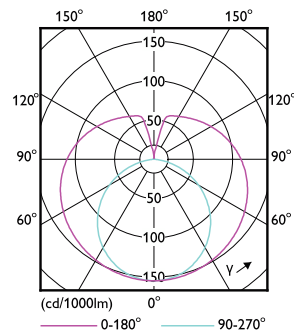

### Product data

General Information		Power Consumption	
Cap-Base	G13 [Medium Bi-Pin Fluorescent]	Power Consumption	9 W
Nominal lifetime	15,000 hour(s)	Lamp Current (Nom)	70 mA
Switching Cycle	50,000	Starting Time (Nom)	0.5 s
Lighting Technology	LED	Warm-up time to 60% light	0.5 s
EU RoHS compliant	Yes	Power Factor (Fraction)	0.5
Light Technical		Voltage (Nom)	220-240 V
Color Code	740 [CCT of 4000K]	LED alternative to fluorescent lamp power	18 W
Beam Angle (Nom)	240 degree(s)	Temperature	
Luminous Flux	850 lumen	Ambient temperature range	-20 °C to 45 °C
Color Designation	Cool White (CW)	T-Case Maximum (Nom)	50 °C
Correlated Color Temperature (Nom)	4000 K	Controls and Dimming	
Luminous Efficacy (rated) (Nom)	94.00 lm/W	Dimmable	No
Color Consistency	<7	Mechanical and Housing	
Color rendering index (CRI)	70	Product Length	600 mm
LLMF At End Of Nominal Lifetime (Nom)	70 %	Bulb Shape	Tube, double-ended
Photobiological safety according to EN 62471	RG0	Approval and Application	
Operating and Electrical		Energy Saving Product	Yes
Line Frequency	50 to 60 Hz	Approval Marks	RoHS compliance
Input Frequency	50 to 60 Hz		

## Photometric data

General uniform lighting - Ledtube DE 600mm 9W 740 T8 G13 RCA

Light Distribution Diagram - Ledtube DE 600mm 9W 740 T8 G13 RCA

Spectral Power Distribution Colour - Ledtube DE 600mm 9W 740 T8 G13 RCA