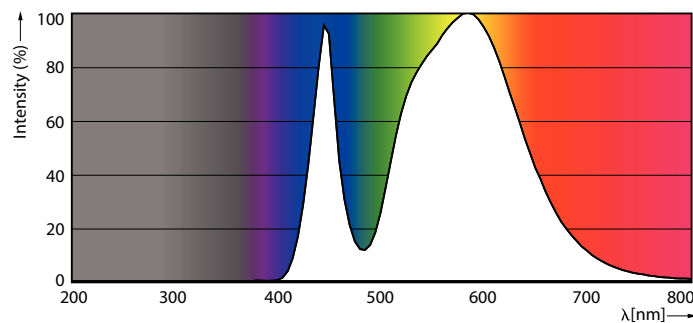

Spectral Power Distribution Colour - Ledtube DE 600mm 9W 740 T8 G13 RCA