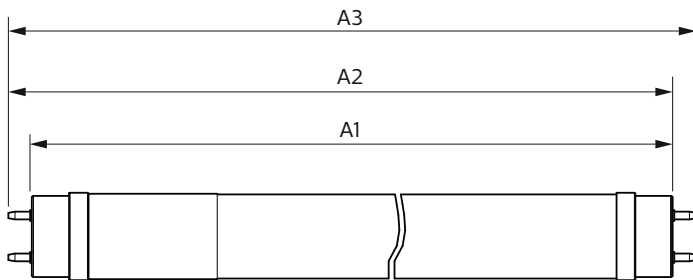

Ecofit Ledtubes T8

Energy Consumption kWh/1000 h	9 kWh
Product Data	
Full product code	871951441172200
Order product name	Ledtube DE 600mm 9W 740 T8 G13 RCA
Order code	929003147237
Numerator - Quantity Per Pack	1

Numerator - Packs per outer box	25
Material Nr. (12NC)	929003147237
Full product name	Ledtube DE 600mm 9W 740 T8 G13 RCA
EAN/UPC - Case	8719514411739

Dimensional drawing

Product	D1	D2	A1	A2	A3
Ledtube DE 600mm 9W 740 T8 G13 RCA	25.7 mm	28 mm	588.5 mm	595.5 mm	602.5 mm