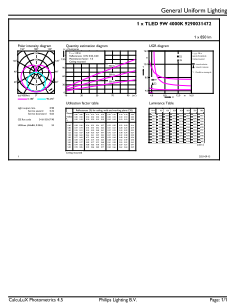

### Product data

General Information		Power Consumption	
Cap-Base	G13 [Medium Bi-Pin Fluorescent]	Power Consumption	9 W
Nominal lifetime	15,000 hour(s)	Lamp Current (Nom)	70 mA
Switching Cycle	50,000	Starting Time (Nom)	0.5 s
Lighting Technology	LED	Warm-up time to 60% light	0.5 s
EU RoHS compliant	Yes	Power Factor (Fraction)	0.5
Light Technical		Voltage (Nom)	220-240 V
Color Code	740 [CCT of 4000K]	LED alternative to fluorescent lamp power	18 W
Beam Angle (Nom)	240 degree(s)	Temperature	
Luminous Flux	850 lumen	Ambient temperature range	-20 °C to 45 °C
Color Designation	Cool White (CW)	T-Case Maximum (Nom)	50 °C
Correlated Color Temperature (Nom)	4000 K	Controls and Dimming	
Luminous Efficacy (rated) (Nom)	94.00 lm/W	Dimmable	No
Color Consistency	<7	Mechanical and Housing	
Color rendering index (CRI)	70	Product Length	600 mm
LLMF At End Of Nominal Lifetime (Nom)	70 %	Bulb Shape	Tube, double-ended
Photobiological safety according to EN 62471	RG0	Approval and Application	
Operating and Electrical		Energy Saving Product	Yes
Line Frequency	50 to 60 Hz	Approval Marks	RoHS compliance
Input Frequency	50 to 60 Hz		

# Ecofit Ledtubes T8

Energy Consumption kWh/1000 h	9 kWh
<b>Product Data</b>	
Full product code	871951441172200
Order product name	Ledtube DE 600mm 9W 740 T8 G13 RCA
Order code	929003147237
Numerator - Quantity Per Pack	1

## Photometric data

General uniform lighting - Ledtube DE 600mm 9W 740 T8 G13 RCA

Light Distribution Diagram - Ledtube DE 600mm 9W 740 T8 G13 RCA

Spectral Power Distribution Colour - Ledtube DE 600mm 9W 740 T8 G13 RCA