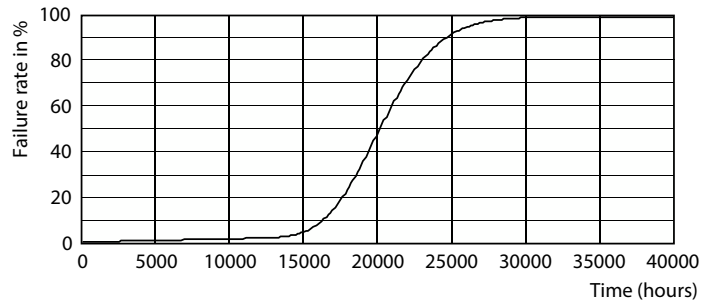

Spectral Power Distribution Colour - Ecofit LEDtube 1500mm 19.5W 840 T8

Ecofit Ledtubes T8

Photometric data

General uniform lighting - Ecofit LEDtube 1500mm 19.5W 840 T8

Lifetime

Life Expectancy Diagram - Ecofit LEDtube 1500mm 19.5W 840 T8