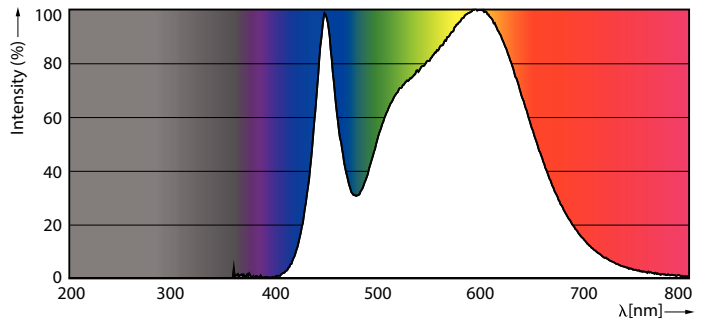

Spectral Power Distribution Colour - Ecofit LEDtube 1500mm 19.5W 840 T8