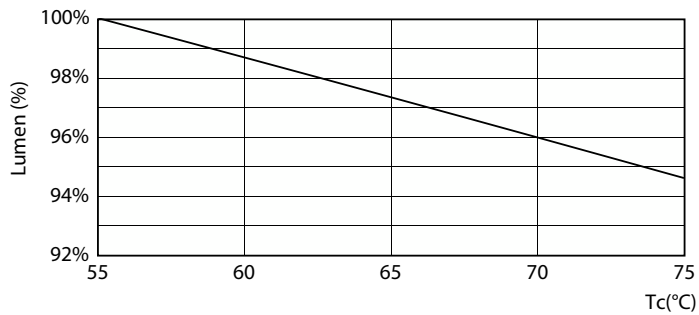

Life Expectancy Diagram - Ecofit LEDtube 1500mm 19.5W 840 T8

Lumen Maintenance Diagram - Ecofit LEDtube 1500mm 19.5W 840 T8