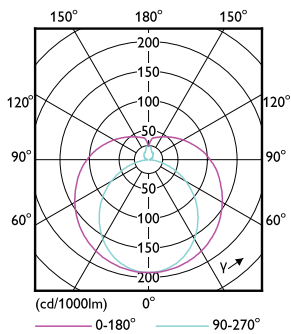

Product data

General Information		Photobiological safety according to EN 62471	
Cap-Base	G13 [Medium Bi-Pin Fluorescent]	RG0	
Nominal lifetime	20,000 hour(s)	Operating and Electrical	
Switching Cycle	50,000	Line Frequency	50 to 60 Hz
Lighting Technology	LED	Input Frequency	50 to 60 Hz
Flux measurement reference	Sphere	Power Consumption	19.5 W
EU RoHS compliant	Yes	Lamp Current (Nom)	155 mA
		Starting Time (Nom)	0.5 s
Light Technical		Warm-up time to 60% light	0.5 s
Color Code	840 [CCT of 4000K]	Power Factor (Fraction)	0.5
Beam Angle (Nom)	240 degree(s)	Voltage (Nom)	220-240 V
Luminous Flux	2,000 lm	LED alternative to fluorescent lamp power	54 W
Color Designation	Cool White (CW)	Ballast Compatibility	EM/Mains
Correlated Color Temperature (Nom)	4000 K	Temperature	
Luminous Efficacy (rated) (Nom)	102.00 lm/W	Ambient temperature range	-20 °C to 45 °C
Color Consistency	<6	T-Case Maximum (Nom)	60 °C
Color rendering index (CRI)	80	Controls and Dimming	
LLMF At End Of Nominal Lifetime (Nom)	70 %	Dimmable	No
Flickering value (PstLM) - Flickering value as per EN 61000-3-3	0.1		
Stroboscopic effect visibility measure (SVM)	0.3		

Ecofit Ledtubes T8

Mechanical and Housing

Bulb Finish	Frosted
Bulb Material	Glass
Product Length	1,500 mm
Bulb Shape	T8

Approval and Application

Energy Efficiency Class	F
Energy Saving Product	Yes
Approval Marks	RoHS compliance CE marking KEMA Keur certificate
Energy Consumption kWh/1000 h	20 kWh
EPREL Registration Number	726131

Dimensional drawing

Product	D1	D2	A1	A2	A3
Ecofit LEDtube 1500mm 19.5W 840 T8	25.7 mm	28 mm	1,498.5 mm	1,505.9 mm	1,513 mm

Photometric data

Light Distribution Diagram - Ecofit LEDtube 1500mm 19.5W 840 T8