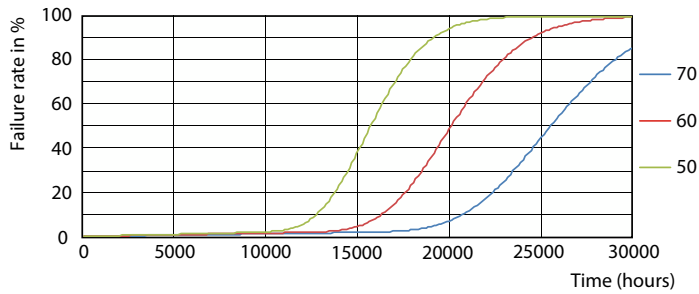

Spectral Power Distribution Colour - Ecofit LEDtube 1500mm 19.5W 840 T8

Ecofit Ledtubes T8

Photometric data

General uniform lighting - Ecofit LEDtube 1500mm 19.5W 840 T8

Lifetime

Life Expectancy Diagram - Ecofit LEDtube 1500mm 19.5W 840 T8