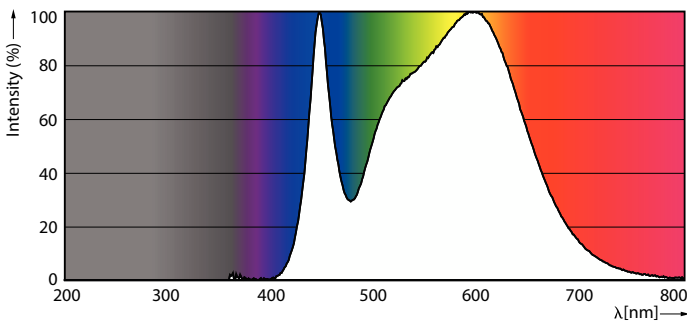

Product data

General Information		Photobiological safety according to EN 62471	
Cap-Base	G13 [Medium Bi-Pin Fluorescent]	RG0	
Nominal lifetime	20,000 hour(s)	Operating and Electrical	
Switching Cycle	50,000	Line Frequency	50 to 60 Hz
Lighting Technology	LED	Input Frequency	50 to 60 Hz
Flux measurement reference	Sphere	Power Consumption	8 W
EU RoHS compliant	Yes	Lamp Current (Nom)	70 mA
		Starting Time (Nom)	0.5 s
Light Technical		Warm-up time to 60% light	0.5 s
Color Code	840 [CCT of 4000K]	Power Factor (Fraction)	0.5
Beam Angle (Nom)	240 degree(s)	Voltage (Nom)	220-240 V
Luminous Flux	800 lm	LED alternative to fluorescent lamp power	18 W
Color Designation	Cool White (CW)	Ballast Compatibility	EM/Mains
Correlated Color Temperature (Nom)	4000 K	Temperature	
Luminous Efficacy (rated) (Nom)	100.00 lm/W	Ambient temperature range	-20 °C to 45 °C
Color Consistency	<6	T-Case Maximum (Nom)	55 °C
Color rendering index (CRI)	80	Controls and Dimming	
LLMF At End Of Nominal Lifetime (Nom)	70 %	Dimmable	No
Flickering value (PstLM) - Flickering value as per EN 61000-3-3	0.1		
Stroboscopic effect visibility measure (SVM)	0.3		

Ecofit Ledtubes T8

Mechanical and Housing

Bulb Finish	Frosted
Bulb Material	Glass
Product Length	600 mm
Bulb Shape	T8

Approval and Application

Energy Efficiency Class	F
Energy Saving Product	Yes
Approval Marks	RoHS compliance CE marking KEMA Keur certificate
Energy Consumption kWh/1000 h	8 kWh
EPREL Registration Number	726135

Dimensional drawing

Product	D1	D2	A1	A2	A3
Ecofit LEDtube 600mm 8W 840 T8	25.7 mm	28 mm	588.5 mm	595.5 mm	602.5 mm

Photometric data

Spectral Power Distribution Colour - Ecofit LEDtube 600mm 8W 840 T8

Light Distribution Diagram - Ecofit LEDtube 600mm 8W 840 T8