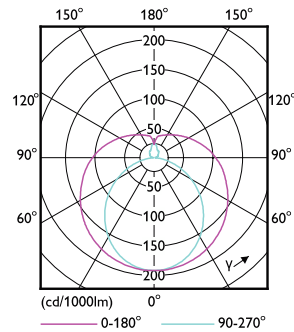

Ecofit Ledtubes T8

Mechanical and Housing

Bulb Finish	Frosted
Bulb Material	Glass
Product Length	600 mm
Bulb Shape	T8

Approval and Application

Energy Efficiency Class	F
Energy Saving Product	Yes
Approval Marks	RoHS compliance CE marking KEMA Keur certificate
Energy Consumption kWh/1000 h	8 kWh
EPREL Registration Number	726135

Product Data

Order product name	Ecofit LEDtube 600mm 8W 840 T8
Full product name	Ecofit LEDtube 600mm 8W 840 T8
Full product code	871951440367300
Order code	929003130302
Material Nr. (12NC)	929003130302
Numerator - Quantity Per Pack	1
EAN/UPC - Product/Case	8719514403673
Numerator - Packs per outer box	20
EAN/UPC - Case	8719514403680

Dimensional drawing

Product	D1	D2	A1	A2	A3
Ecofit LEDtube 600mm 8W 840 T8	25.7 mm	28 mm	588.5 mm	595.5 mm	602.5 mm

Photometric data

Spectral Power Distribution Colour - Ecofit LEDtube 600mm 8W 840 T8

Light Distribution Diagram - Ecofit LEDtube 600mm 8W 840 T8