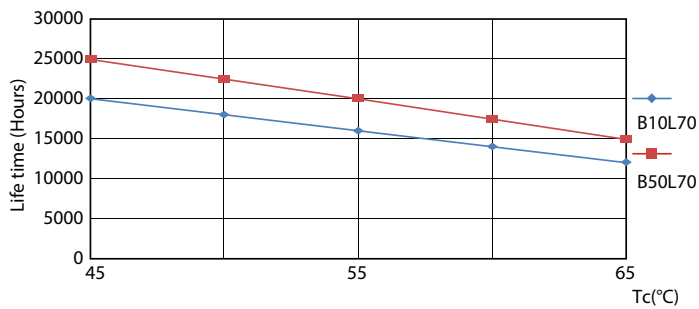

Ecofit Ledtubes T8

Photometric data

General uniform lighting - Ecofit LEDtube 600mm 8W 840 T8

Lifetime

Life Expectancy Diagram - Ecofit LEDtube 600mm 8W 840 T8