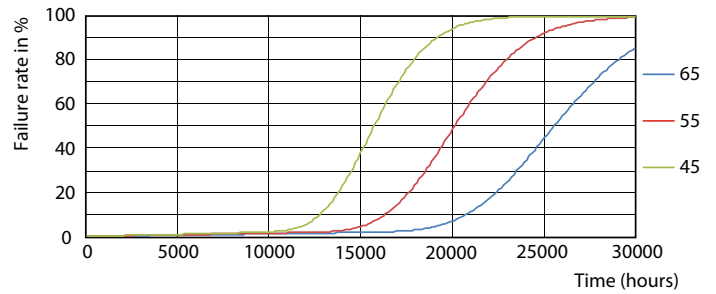

Ecofit Ledtubes T8

Photometric data

General uniform lighting - Ecofit LEDtube 600mm 8W 840 T8

Lifetime

Life Expectancy Diagram - Ecofit LEDtube 600mm 8W 840 T8