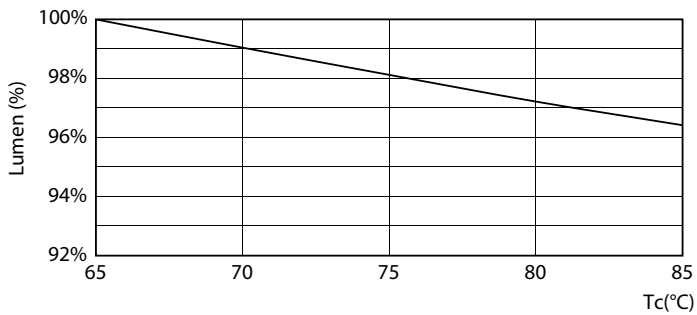

Warnings and Safety

- NOTE: The overall energy efficiency and light distribution of any installation that uses these lamps will be determined by the design of the installation.

Product data

General Information		Color rendering index (CRI)	
Cap-Base	G13 [Medium Bi-Pin Fluorescent]		80
Nominal lifetime	50,000 hour(s)	LLMF At End Of Nominal Lifetime (Nom)	70 %
Switching Cycle	200,000	Operating and Electrical	
Lighting Technology	LED	Line Frequency	50 to 60 Hz
Light Technical		Input Frequency	50 to 60 Hz
Color Code	865 [CCT of 6500K]	Power Consumption	15.5 W
Beam Angle (Nom)	160 degree(s)	Starting Time (Nom)	0.9 s
Luminous Flux	2,500 lumen	Warm-up time to 60% light	0.9 s
Color Designation	Cool Daylight	Power Factor (Fraction)	0.9
Correlated Color Temperature (Nom)	6500 K	Voltage (Nom)	110-277 V
Luminous Efficacy (rated) (Nom)	161 lm/W	Temperature	
Color Consistency	<6	Ambient temperature range	-20 °C to 45 °C

General uniform lighting - MAS LEDtube 1200mm 15.5W865 T8 TW

MASTER LEDtube EM/Mains T8

Photometric data

Light Distribution Diagram

Lifetime

Life Expectancy Diagram - MAS LEDtube 1200mm 15.5W865 T8 TW

Life Expectancy Diagram - MAS LEDtube 1200mm 15.5W865 T8 TW