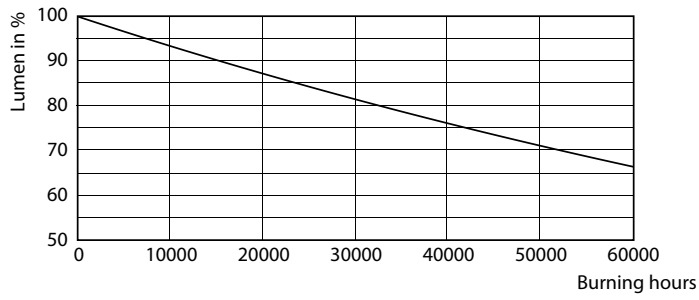

MASTER LEDtube EM/Mains T8

Lifetime

Lumen Maintenance Diagram - MAS LEDtube 1200mm 15.5W865 T8 TW