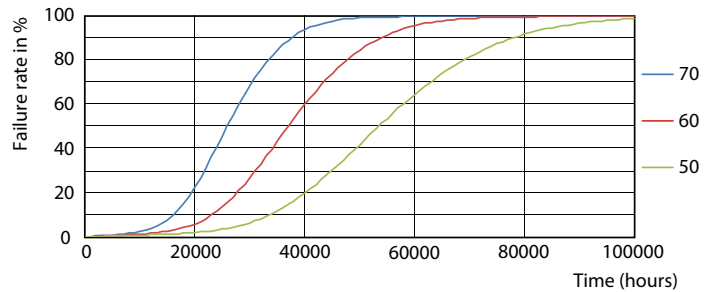

Warnings and Safety

- NOTE: The overall energy efficiency and light distribution of any installation that uses these lamps will be determined by the design of the installation.

Product data

General Information		Color rendering index (CRI)	
Cap-Base	G13 [Medium Bi-Pin Fluorescent]		80
Nominal lifetime	50,000 hour(s)	LLMF At End Of Nominal Lifetime (Nom)	70 %
Switching Cycle	200,000	Operating and Electrical	
Lighting Technology	LED	Line Frequency	50 to 60 Hz
Light Technical		Input Frequency	50 to 60 Hz
Color Code	865 [CCT of 6500K]	Power Consumption	15.5 W
Beam Angle (Nom)	160 degree(s)	Starting Time (Nom)	0.9 s
Luminous Flux	2,500 lumen	Warm-up time to 60% light	0.9 s
Color Designation	Cool Daylight	Power Factor (Fraction)	0.9
Correlated Color Temperature (Nom)	6500 K	Voltage (Nom)	110-277 V
Luminous Efficacy (rated) (Nom)	161 lm/W	Temperature	
Color Consistency	<6	Ambient temperature range	-20 °C to 45 °C

General uniform lighting - MAS LEDtube 1200mm 15.5W865 T8 TW

MASTER LEDtube EM/Mains T8

Photometric data

Light Distribution Diagram

Lifetime

Life Expectancy Diagram - MAS LEDtube 1200mm 15.5W865 T8 TW

Life Expectancy Diagram - MAS LEDtube 1200mm 15.5W865 T8 TW