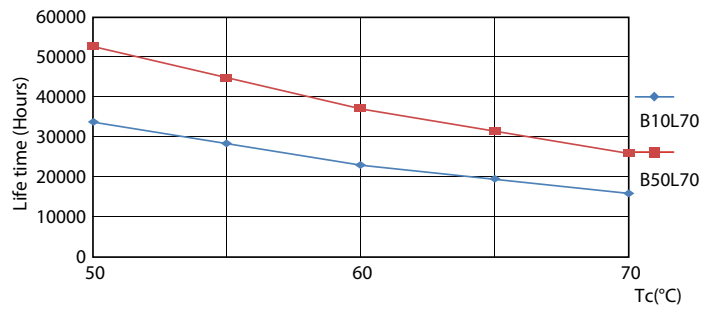

Warnings and Safety

- NOTE: The overall energy efficiency and light distribution of any installation that uses these lamps will be determined by the design of the installation.

Product data

General Information		Color rendering index (CRI)	
Cap-Base	G13 [Medium Bi-Pin Fluorescent]		80
Nominal lifetime	50,000 hour(s)	LLMF At End Of Nominal Lifetime (Nom)	70 %
Switching Cycle	200,000	Operating and Electrical	
Lighting Technology	LED	Line Frequency	50 to 60 Hz
Light Technical		Input Frequency	50 to 60 Hz
Color Code	865 [CCT of 6500K]	Power Consumption	15.5 W
Beam Angle (Nom)	160 degree(s)	Starting Time (Nom)	0.9 s
Luminous Flux	2,500 lumen	Warm-up time to 60% light	0.9 s
Color Designation	Cool Daylight	Power Factor (Fraction)	0.9
Correlated Color Temperature (Nom)	6500 K	Voltage (Nom)	110-277 V
Luminous Efficacy (rated) (Nom)	161 lm/W	Temperature	
Color Consistency	<6	Ambient temperature range	-20 °C to 45 °C

General uniform lighting - MAS LEDtube 1200mm 15.5W865 T8 TW

MASTER LEDtube EM/Mains T8

Photometric data

Light Distribution Diagram

Lifetime

Life Expectancy Diagram - MAS LEDtube 1200mm 15.5W865 T8 TW

Life Expectancy Diagram - MAS LEDtube 1200mm 15.5W865 T8 TW