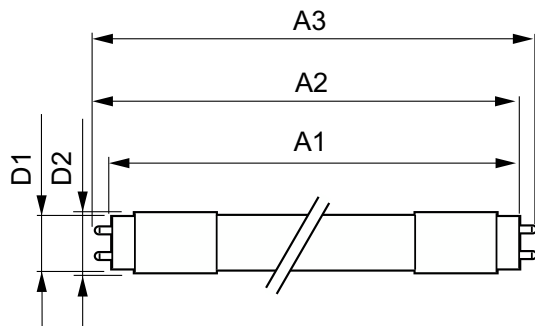

MASTER LEDtube EM/Mains T8

T-Case Maximum (Nom)	65 °C
----------------------	-------

Controls and Dimming

Dimmable	No
----------	----

Mechanical and Housing

Bulb Finish	Frosted
Bulb Material	Plastic
Product Length	1,200 mm
Bulb Shape	Tube, double-ended

Approval and Application

Energy Saving Product	Yes
Approval Marks	RoHS compliance

EU RoHS compliant	Yes
-------------------	-----

Product Data

Full product code	871951439959400
Order product name	MAS LEDtube 1200mm 15.5W865 T8 TW
Order code	929003103108
Numerator - Quantity Per Pack	1
Numerator - Packs per outer box	20
Material number (12NC)	929003103108
Full product name	MAS LEDtube 1200mm 15.5W865 T8 TW
EAN/UPC - Case	8719514399600

Dimensional drawing

Product	D1	D2	A1	A2	A3
MAS LEDtube 1200mm 15.5W865 T8 TW	25.6 mm	27.9 mm	1,199 mm	1,205 mm	1,213 mm

Photometric data

Spectral Power Distribution Colour - MAS LEDtube 1200mm 15.5W865 T8 TW