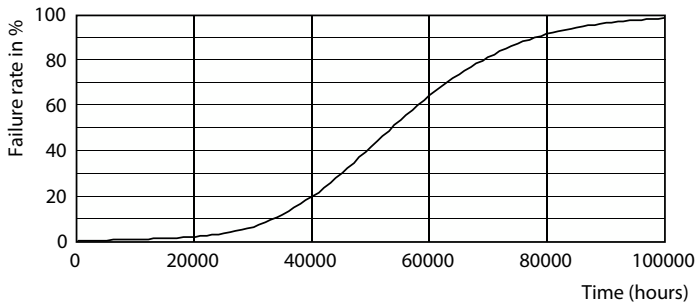

General uniform lighting - MAS LEDtube 1200mm 15.5W865 T8 TW

MASTER LEDtube EM/Mains T8

Photometric data

Light Distribution Diagram

Lifetime

Life Expectancy Diagram - MAS LEDtube 1200mm 15.5W865 T8 TW

Life Expectancy Diagram - MAS LEDtube 1200mm 15.5W865 T8 TW