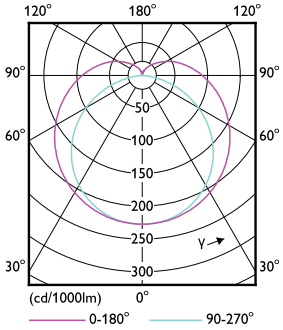

Warnings and Safety

- NOTE: The overall energy efficiency and light distribution of any installation that uses these lamps will be determined by the design of the installation.

Product data

General Information		Color rendering index (CRI)	
Cap-Base	G13 [Medium Bi-Pin Fluorescent]		80
Nominal lifetime	50,000 hour(s)	LLMF At End Of Nominal Lifetime (Nom)	70 %
Switching Cycle	200,000	Operating and Electrical	
Lighting Technology	LED	Line Frequency	50 to 60 Hz
Light Technical		Input Frequency	50 to 60 Hz
Color Code	865 [CCT of 6500K]	Power Consumption	15.5 W
Beam Angle (Nom)	160 degree(s)	Starting Time (Nom)	0.9 s
Luminous Flux	2,500 lumen	Warm-up time to 60% light	0.9 s
Color Designation	Cool Daylight	Power Factor (Fraction)	0.9
Correlated Color Temperature (Nom)	6500 K	Voltage (Nom)	110-277 V
Luminous Efficacy (rated) (Nom)	161 lm/W	Temperature	
Color Consistency	<6	Ambient temperature range	-20 °C to 45 °C

Dimensional drawing

Product	D1	D2	A1	A2	A3
MAS LEDtube 1200mm 15.5W865 T8 TW	25.6 mm	27.9 mm	1,199 mm	1,205 mm	1,213 mm

Photometric data

Spectral Power Distribution Colour - MAS LEDtube 1200mm 15.5W865 T8 TW

General uniform lighting - MAS LEDtube 1200mm 15.5W865 T8 TW

MASTER LEDtube EM/Mains T8

Photometric data

Light Distribution Diagram

Lifetime

Life Expectancy Diagram - MAS LEDtube 1200mm 15.5W865 T8 TW

Life Expectancy Diagram - MAS LEDtube 1200mm 15.5W865 T8 TW