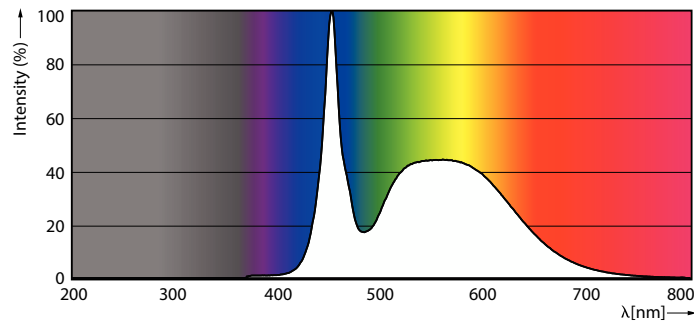

Photometric data

Spectral Power Distribution Colour - MAS LEDtube 1200mm 15.5W865 T8 TW

General uniform lighting - MAS LEDtube 1200mm 15.5W865 T8 TW