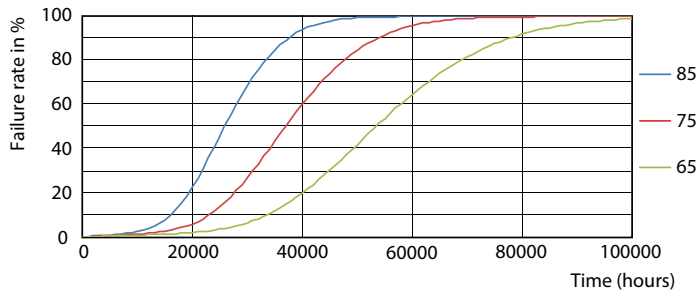

MASTER LEDtube EM/Mains T8

Lifetime

Life Expectancy Diagram - MAS LEDtube 1500mm 31W865 T8 TW