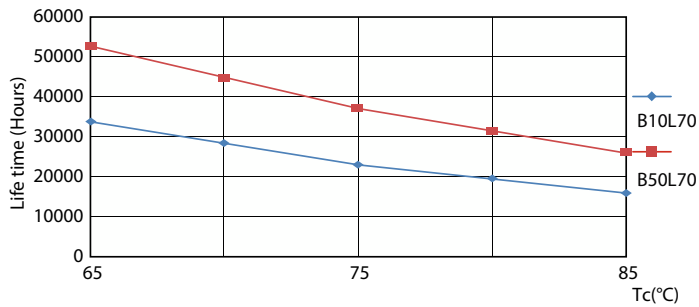

Warnings and Safety

- NOTE: The overall energy efficiency and light distribution of any installation that uses these lamps will be determined by the design of the installation.

Product data

General Information	
Cap-Base	G13 [Medium Bi-Pin Fluorescent]
Nominal lifetime	50,000 hour(s)
Switching Cycle	200,000
Lighting Technology	LED
EU RoHS compliant	Yes
Light Technical	
Color Code	865 [CCT of 6500K]
Beam Angle (Nom)	160 degree(s)
Luminous Flux	5,200 lm
Color Designation	Cool Daylight
Correlated Color Temperature (Nom)	6500 K
Luminous Efficacy (rated) (Nom)	167 lm/W

Light Distribution Diagram - MAS LEDtube 1500mm 31W865 T8 TW

MASTER LEDtube EM/Mains T8

Photometric data

© 2024 Philips Lighting B.V. Page 10

General uniform lighting - MAS LEDtube 1500mm 31W865 T8 TW

Lifetime