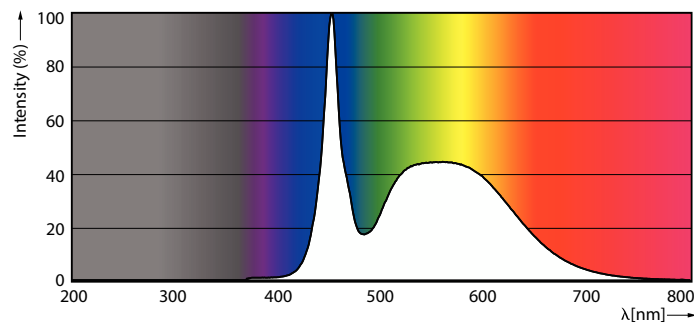

Photometric data

Spectral Power Distribution Colour - MAS LEDtube 1500mm 31W865 T8 TW