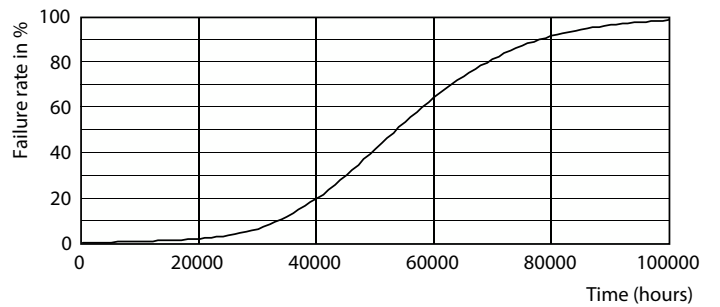

Light Distribution Diagram - MAS LEDtube 1500mm 31W865 T8 TW

MASTER LEDtube EM/Mains T8

Photometric data

© 2024 Philips Lighting B.V. Page 10

General uniform lighting - MAS LEDtube 1500mm 31W865 T8 TW

Lifetime