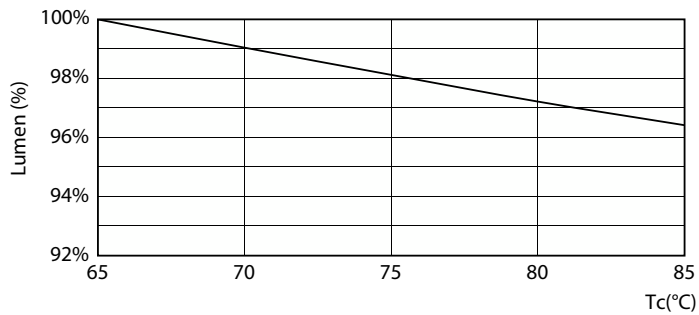

Lumen Maintenance Diagram - MAS LEDtube 1500mm 31W865 T8 TW