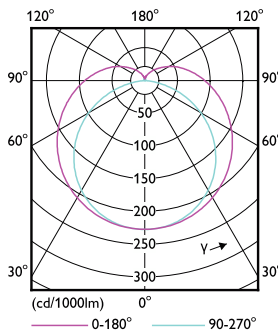

Color Consistency	<6
Color rendering index (CRI)	80
LLMF At End Of Nominal Lifetime (Nom)	70 %
Operating and Electrical	
Line Frequency	50 to 60 Hz
Input Frequency	50 to 60 Hz
Power Consumption	31 W
Lamp Current (Max)	140 mA
Lamp Current (Min)	120 mA
Starting Time (Nom)	0.9 s
Warm-up time to 60% light	0.9 s
Power Factor (Fraction)	0.9

Dimensional drawing

Product	D1	D2	A1	A2	A3
MAS LEDtube 1500mm 31W865 T8 TW	25.6 mm	27.9 mm	1,500 mm	1,506 mm	1,514 mm

Photometric data

Spectral Power Distribution Colour - MAS LEDtube 1500mm 31W865 T8 TW