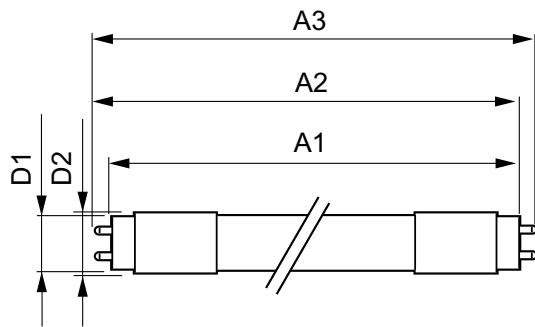

Warnings and Safety

- NOTE: The overall energy efficiency and light distribution of any installation that uses these lamps will be determined by the design of the installation.

Product data

General Information	
Cap-Base	G13 [Medium Bi-Pin Fluorescent]
Nominal lifetime	50,000 hour(s)
Switching Cycle	200,000
Lighting Technology	LED
EU RoHS compliant	Yes
Light Technical	
Color Code	865 [CCT of 6500K]
Beam Angle (Nom)	160 degree(s)
Luminous Flux	5,200 lm
Color Designation	Cool Daylight
Correlated Color Temperature (Nom)	6500 K
Luminous Efficacy (rated) (Nom)	167 lm/W

Dimensional drawing

Product	D1	D2	A1	A2	A3
MAS LEDtube 1500mm 31W865 T8 TW	25.6 mm	27.9 mm	1,500 mm	1,506 mm	1,514 mm

Photometric data

Spectral Power Distribution Colour - MAS LEDtube 1500mm 31W865 T8 TW