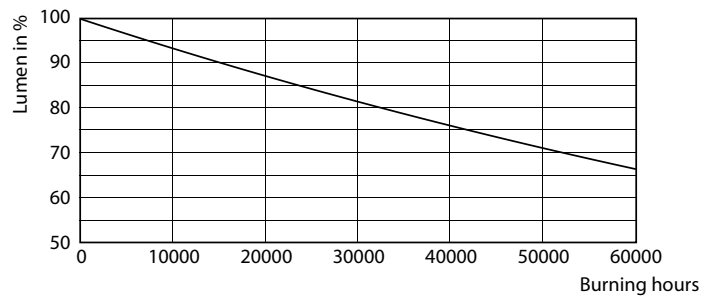

Lumen Maintenance Diagram - MAS LEDtube 1500mm 31W865 T8 TW