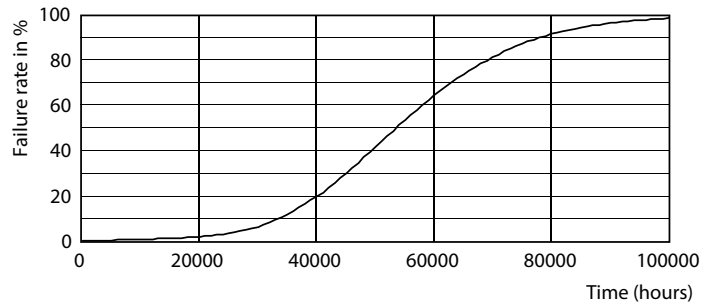

MASTER LEDtube EM/Mains T8

Photometric data

Spectral Power Distribution Colour - MAS LEDtube 1500mm 31W840 T8 TW

Lifetime

Life Expectancy Diagram - MAS LEDtube 1500mm 31W840 T8 TW

Life Expectancy Diagram - MAS LEDtube 1500mm 31W840 T8 TW