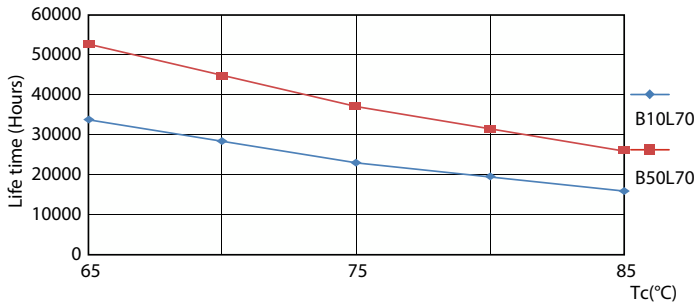

Lifetime

Life Expectancy Diagram - MAS LEDtube 1500mm 31W840 T8 TW