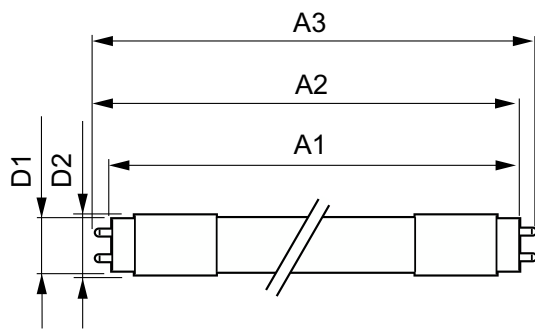

Dimensional drawing

Product	D1	D2	A1	A2	A3
MAS LEDtube 1500mm 31W840 T8 TW	25.6 mm	27.9 mm	1,500 mm	1,506 mm	1,514 mm

Photometric data

General uniform lighting - MAS LEDtube 1500mm 31W840 T8 TW

Light Distribution Diagram - MAS LEDtube 1500mm 31W840 T8 TW