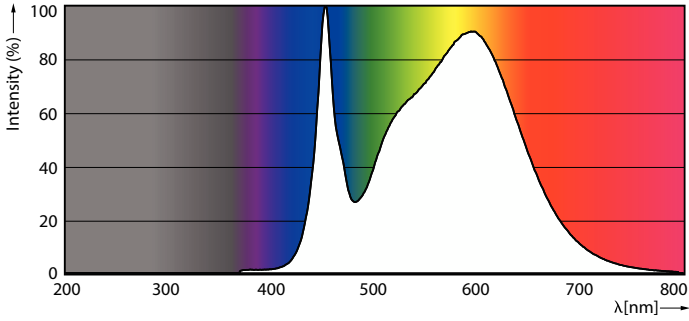

Light Technical	
Color Code	840 [CCT of 4000K]
Beam Angle (Nom)	160 degree(s)
Luminous Flux	5,200 lm
Color Designation	Cool White (CW)
Correlated Color Temperature (Nom)	4000 K
Luminous Efficacy (rated) (Nom)	167 lm/W

Color Consistency	<6
Color rendering index (CRI)	80
LLMF At End Of Nominal Lifetime (Nom)	70 %

Operating and Electrical	
Line Frequency	50 to 60 Hz
Input Frequency	50 to 60 Hz
Power Consumption	31 W
Lamp Current (Max)	140 mA
Lamp Current (Min)	120 mA
Starting Time (Nom)	0.9 s
Warm-up time to 60% light	0.9 s
Power Factor (Fraction)	0.9

MASTER LEDtube EM/Mains T8

Photometric data

Spectral Power Distribution Colour - MAS LEDtube 1500mm 31W840 T8 TW

Lifetime

Life Expectancy Diagram - MAS LEDtube 1500mm 31W840 T8 TW

Life Expectancy Diagram - MAS LEDtube 1500mm 31W840 T8 TW