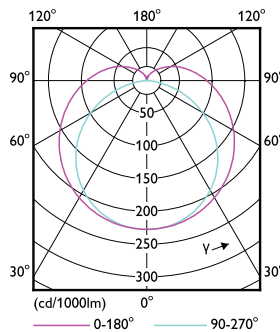

Light Technical	
Color Code	840 [CCT of 4000K]
Beam Angle (Nom)	160 degree(s)
Luminous Flux	5,200 lm
Color Designation	Cool White (CW)
Correlated Color Temperature (Nom)	4000 K
Luminous Efficacy (rated) (Nom)	167 lm/W

Color Consistency	<6
Color rendering index (CRI)	80
LLMF At End Of Nominal Lifetime (Nom)	70 %

Operating and Electrical	
Line Frequency	50 to 60 Hz
Input Frequency	50 to 60 Hz
Power Consumption	31 W
Lamp Current (Max)	140 mA
Lamp Current (Min)	120 mA
Starting Time (Nom)	0.9 s
Warm-up time to 60% light	0.9 s
Power Factor (Fraction)	0.9

Dimensional drawing

Product	D1	D2	A1	A2	A3
MAS LEDtube 1500mm 31W840 T8 TW	25.6 mm	27.9 mm	1,500 mm	1,506 mm	1,514 mm

Photometric data

General uniform lighting - MAS LEDtube 1500mm 31W840 T8 TW

Light Distribution Diagram - MAS LEDtube 1500mm 31W840 T8 TW