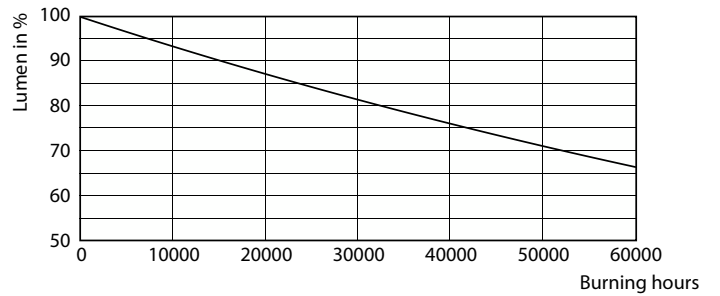

Lumen Maintenance Diagram - MAS LEDtube 1500mm 31W840 T8 TW