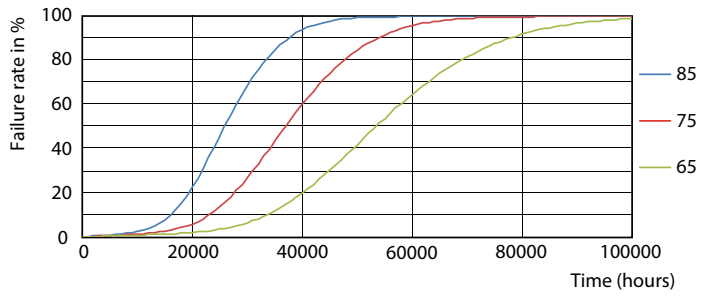

MASTER LEDtube EM/Mains T8

Lifetime

Life Expectancy Diagram - MAS LEDtube 1500mm 31W840 T8 TW