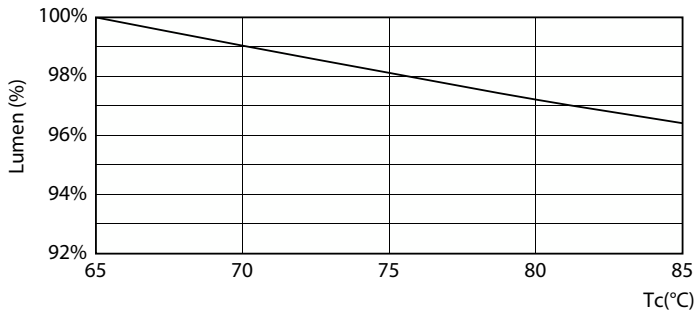

MASTER LEDtube EM/Mains T8

Photometric data

Spectral Power Distribution Colour - MAS LEDtube 1500mm 31W840 T8 TW

Lifetime

Life Expectancy Diagram - MAS LEDtube 1500mm 31W840 T8 TW

Life Expectancy Diagram - MAS LEDtube 1500mm 31W840 T8 TW