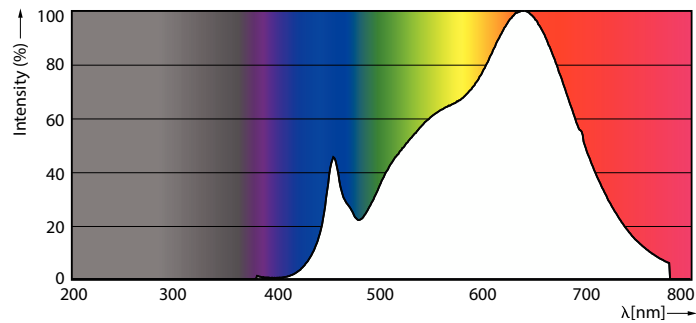

Product data

General Information	
Cap-Base	GU5.3
Nominal lifetime	40,000 hour(s)
Switching Cycle	50,000
Lighting Technology	LED
Flux measurement reference	Narrow Cone
CE mark	Yes
EU RoHS compliant	Yes
Light Technical	
Color Code	930 [CCT of 3000K]
Beam Angle (Nom)	36 degree(s)
Luminous Flux	440 lm
Luminous Intensity (Nom)	1,400 cd
Color Designation	White (WH)
Correlated Color Temperature (Nom)	3000 K
Luminous Efficacy (rated) (Nom)	65 lm/W
Color Consistency	<3

Color rendering index (CRI)	97
LLMF At End Of Nominal Lifetime (Nom)	70 %
Luminous Flux in 90° Cone (Rated)	440 lm
Photobiological safety according to EN 62471	RG1
Operating and Electrical	
Line Frequency	- Hz
Input Frequency	- Hz
Power Consumption	6.7 W
Lamp Current (Nom)	650 mA
Wattage Equivalent	35 W
Starting Time (Nom)	0.5 s
Warm-up time to 60% light	0.5 s
Power Factor (Fraction)	0.7
Voltage (Nom)	ac electronic 12 V

Application Conditions

can it be used in closed luminaires	No
-------------------------------------	----

Product Data

Order product name	MAS LED ExpertColor 6.7-35W MR16 930 36D
Full product name	MAS LED ExpertColor 6.7-35W MR16 930 36D
Full product code	871951435861400
Order code	929003079502
Material Nr. (12NC)	929003079502
Numerator - Quantity Per Pack	1
EAN/UPC - Product/Case	8719514358614
Numerator - Packs per outer box	10
EAN/UPC - Case	8719514358621

Dimensional drawing

Product	D	C
MAS LED ExpertColor 6.7-35W MR16 930 36D	50.5 mm	46 mm

Photometric data

Spectral Power Distribution Colour - MAS LED ExpertColor 6.7-35W MR16 930 36D

Accent Lighting Spots - MAS LED ExpertColor 6.7-35W MR16 930 36D