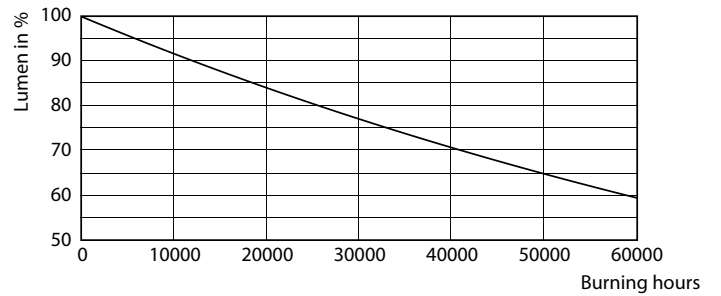

Product data

General Information	
Cap-Base	GU5.3
Nominal lifetime	40,000 hour(s)
Switching Cycle	50,000
Lighting Technology	LED
Flux measurement reference	Narrow Cone
CE mark	Yes
EU RoHS compliant	Yes
Light Technical	
Color Code	930 [CCT of 3000K]
Beam Angle (Nom)	36 degree(s)
Luminous Flux	440 lm
Luminous Intensity (Nom)	1,400 cd
Color Designation	White (WH)
Correlated Color Temperature (Nom)	3000 K
Luminous Efficacy (rated) (Nom)	65 lm/W
Color Consistency	<3

Color rendering index (CRI)	97
LLMF At End Of Nominal Lifetime (Nom)	70 %
Luminous Flux in 90° Cone (Rated)	440 lm
Photobiological safety according to EN 62471	RG1
Operating and Electrical	
Line Frequency	- Hz
Input Frequency	- Hz
Power Consumption	6.7 W
Lamp Current (Nom)	650 mA
Wattage Equivalent	35 W
Starting Time (Nom)	0.5 s
Warm-up time to 60% light	0.5 s
Power Factor (Fraction)	0.7
Voltage (Nom)	ac electronic 12 V

MASTER LEDspot ExpertColor LV

Photometric data

Light Distribution Diagram - MAS LED ExpertColor 6.7-35W MR16 930 36D

Lifetime

Life Expectancy Diagram - MAS LED ExpertColor 6.7-35W MR16 930 36D

Lumen Maintenance Diagram - MAS LED ExpertColor 6.7-35W MR16 930 36D