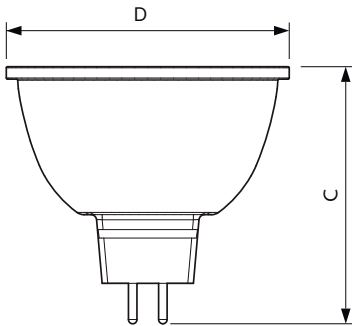

Product data

General Information	
Cap-Base	GU5.3
Nominal lifetime	40,000 hour(s)
Switching Cycle	50,000
Lighting Technology	LED
Flux measurement reference	Narrow Cone
CE mark	Yes
EU RoHS compliant	Yes
Light Technical	
Color Code	930 [CCT of 3000K]
Beam Angle (Nom)	36 degree(s)
Luminous Flux	440 lm
Luminous Intensity (Nom)	1,400 cd
Color Designation	White (WH)
Correlated Color Temperature (Nom)	3000 K
Luminous Efficacy (rated) (Nom)	65 lm/W
Color Consistency	<3

Dimensional drawing

Product	D	C
MAS LED ExpertColor 6.7-35W MR16 930 36D	50.5 mm	46 mm

Photometric data

Spectral Power Distribution Colour - MAS LED ExpertColor 6.7-35W MR16 930 36D

Accent Lighting Spots - MAS LED ExpertColor 6.7-35W MR16 930 36D