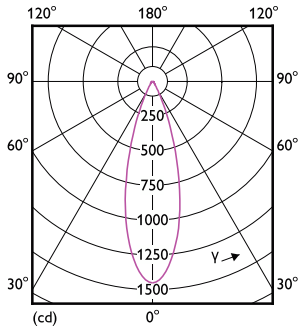

Product data

General Information	
Cap-Base	GU5.3
Nominal lifetime	40,000 hour(s)
Switching Cycle	50,000
Lighting Technology	LED
Flux measurement reference	Narrow Cone
CE mark	Yes
EU RoHS compliant	Yes
Light Technical	
Color Code	930 [CCT of 3000K]
Beam Angle (Nom)	36 degree(s)
Luminous Flux	440 lm
Luminous Intensity (Nom)	1,400 cd
Color Designation	White (WH)
Correlated Color Temperature (Nom)	3000 K
Luminous Efficacy (rated) (Nom)	65 lm/W
Color Consistency	<3

Color rendering index (CRI)	97
LLMF At End Of Nominal Lifetime (Nom)	70 %
Luminous Flux in 90° Cone (Rated)	440 lm
Photobiological safety according to EN 62471	RG1
Operating and Electrical	
Line Frequency	- Hz
Input Frequency	- Hz
Power Consumption	6.7 W
Lamp Current (Nom)	650 mA
Wattage Equivalent	35 W
Starting Time (Nom)	0.5 s
Warm-up time to 60% light	0.5 s
Power Factor (Fraction)	0.7
Voltage (Nom)	ac electronic 12 V

Dimensional drawing

Product	D	C
MAS LED ExpertColor 6.7-35W MR16 930 36D	50.5 mm	46 mm

Photometric data

Spectral Power Distribution Colour - MAS LED ExpertColor 6.7-35W MR16 930 36D

Accent Lighting Spots - MAS LED ExpertColor 6.7-35W MR16 930 36D

MASTER LEDspot ExpertColor LV

Photometric data

Light Distribution Diagram - MAS LED ExpertColor 6.7-35W MR16 930 36D

Lifetime

Life Expectancy Diagram - MAS LED ExpertColor 6.7-35W MR16 930 36D

Lumen Maintenance Diagram - MAS LED ExpertColor 6.7-35W MR16 930 36D