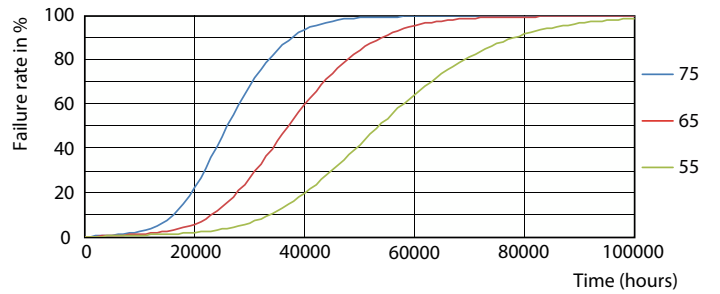

MASTER Value LEDtube T8

Photometric data

General uniform lighting - MAS LEDtube VLE 600mm HO 8W 830 T8

Lifetime

Life Expectancy Diagram - MAS LEDtube VLE 600mm HO 8W 830 T8