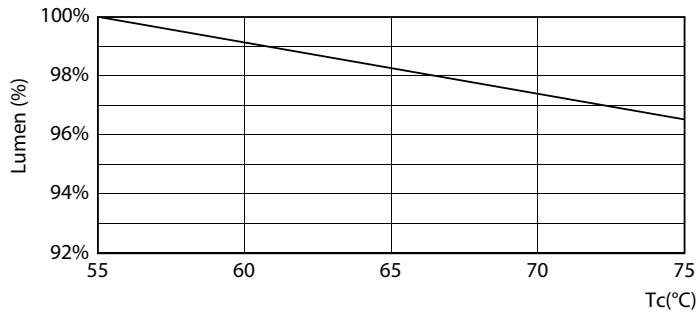

MASTER Value LEDtube T8

Lifetime

Lumen Maintenance Diagram - MAS LEDtube VLE 600mm HO 8W 830 T8