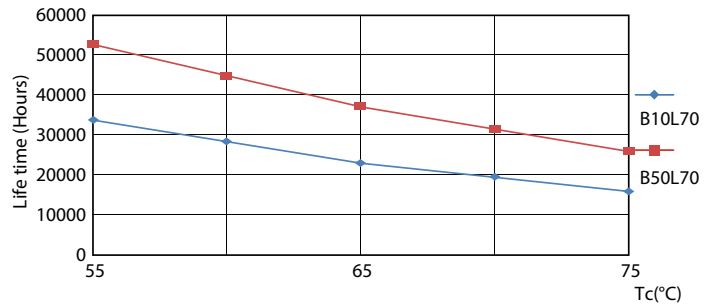

Life Expectancy Diagram

Life Expectancy Diagram