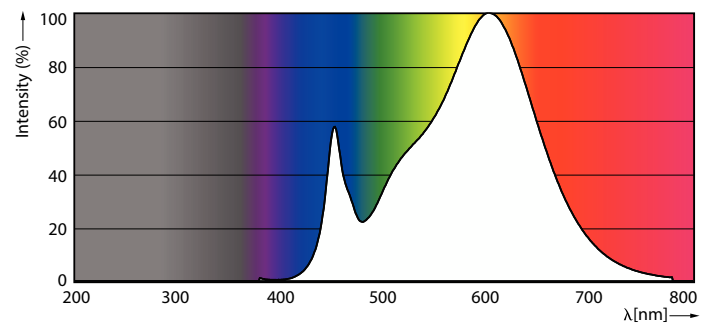

Spectral Power Distribution Colour - MAS LEDtube VLE 600mm HO 8W 830 T8