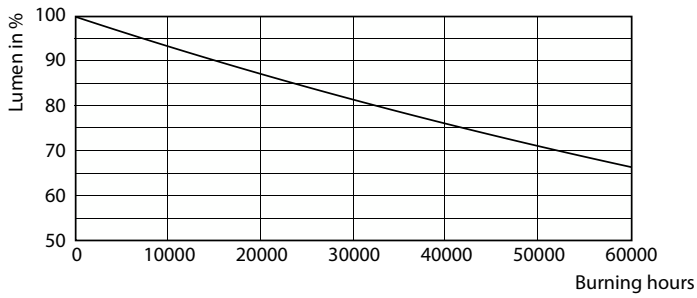

Lumen Maintenance Diagram - MAS LEDtube VLE 600mm HO 8W 830 T8