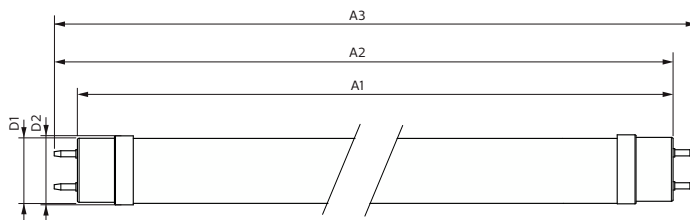

MASTER Value LEDtube T8

Bulb Material	Glass
Product Length	600 mm
Bulb Shape	Tube, double-ended

Approval and Application

Energy Saving Product	Yes
Approval Marks	RoHS compliance KEMA Keur certificate

Product Data

Full product code	871951435068700

Order product name	MAS LEDtube VLE 600mm HO 8W 830 T8
Order code	929003069808
Numerator - Quantity Per Pack	1
Numerator - Packs per outer box	10
Material Nr. (12NC)	929003069808
Full product name	MAS LEDtube VLE 600mm HO 8W 830 T8
EAN/UPC - Case	8719514350694

Dimensional drawing

Product	D1	D2	A1	A2	A3
MAS LEDtube VLE 600mm HO 8W 830 T8	25.8 mm	28 mm	588.5 mm	595.5 mm	602.5 mm