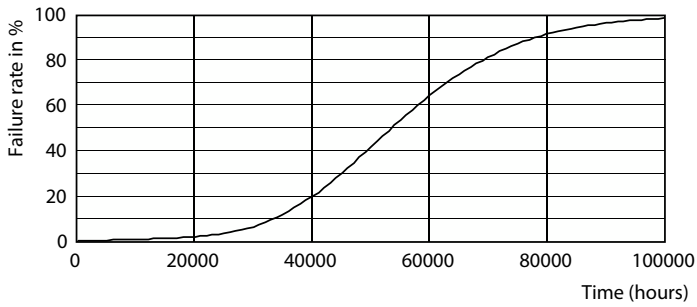

MASTER Value LEDtube T8

Photometric data

General uniform lighting - MAS LEDtube VLE 600mm HO 8W 830 T8

Lifetime

Life Expectancy Diagram - MAS LEDtube VLE 600mm HO 8W 830 T8