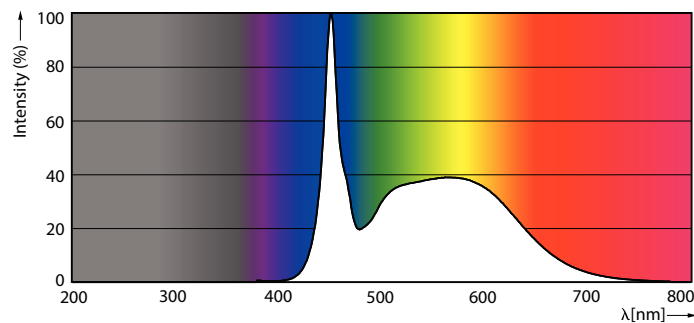

Warnings and Safety

- NOTE: The overall energy efficiency and light distribution of any installation that uses these lamps will be determined by the design of the installation.

Product data

General information		Luminous Efficacy (rated) (Nom)	
Cap-Base	G13 ROT (Rotating) [Medium Bi-Pin Fluorescent]	Luminous Efficacy (rated) (Nom)	185.00 lm/W
EU RoHS compliant	Yes	Color Consistency	<6
Nominal Lifetime (Nom)	75000 h	Color Rendering Index (Nom)	80
Switching Cycle	200000X	LLMF At End Of Nominal Lifetime (Nom)	70 %
Flux measurement reference	Sphere	Operating and electrical	
Light technical		Input Frequency	50 to 60 Hz
Color Code	865 [CCT of 6500K]	Power (Nom)	20 W
Beam Angle (Nom)	160 °	Lamp Current (Max)	103 mA
Luminous Flux (Nom)	3700 lm	Lamp Current (Min)	85 mA
Color Designation	Cool Daylight	Starting Time (Nom)	0.5 s
Correlated Color Temperature (Nom)	6500 K	Warm Up Time to 60% Light (Nom)	0.5 s
		Power Factor (Nom)	0.9

Dimensional drawing

MASTER LEDtube 1500mm UE 20W 865 T8

Product	D1	D2	A1	A2	A3
MASTER LEDtube 1500mm UE 20W 865 T8	25.8 mm	28 mm	1498.8 mm	1505.9 mm	1513 mm

Photometric data

Spectral Power Distribution Colour