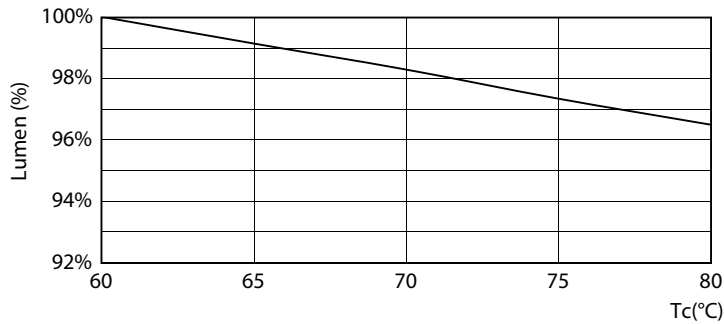

Warnings and Safety

- NOTE: The overall energy efficiency and light distribution of any installation that uses these lamps will be determined by the design of the installation.

Product data

General information		Luminous Efficacy (rated) (Nom)	
Cap-Base	G13 ROT (Rotating) [Medium Bi-Pin Fluorescent]	Luminous Efficacy (rated) (Nom)	185.00 lm/W
EU RoHS compliant	Yes	Color Consistency	<6
Nominal Lifetime (Nom)	75000 h	Color Rendering Index (Nom)	80
Switching Cycle	200000X	LLMF At End Of Nominal Lifetime (Nom)	70 %
Flux measurement reference	Sphere	Operating and electrical	
Light technical		Input Frequency	50 to 60 Hz
Color Code	865 [CCT of 6500K]	Power (Nom)	20 W
Beam Angle (Nom)	160 °	Lamp Current (Max)	103 mA
Luminous Flux (Nom)	3700 lm	Lamp Current (Min)	85 mA
Color Designation	Cool Daylight	Starting Time (Nom)	0.5 s
Correlated Color Temperature (Nom)	6500 K	Warm Up Time to 60% Light (Nom)	0.5 s
		Power Factor (Nom)	0.9

Light Distribution Diagram

MASTER LEDtube EM/Mains T8

Photometric data

General Parameters 43 Page 10 of 11

General uniform lighting

Lifetime

LEDtube MAS 20W 70K LumenVsTc-LMP