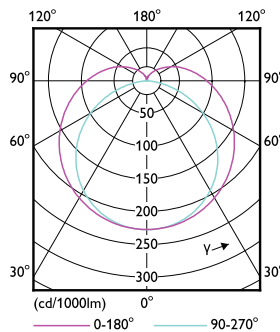

Warnings and Safety

- NOTE: The overall energy efficiency and light distribution of any installation that uses these lamps will be determined by the design of the installation.

Product data

General information		Luminous Efficacy (rated) (Nom)	
Cap-Base	G13 ROT (Rotating) [Medium Bi-Pin Fluorescent]	Luminous Efficacy (rated) (Nom)	185.00 lm/W
EU RoHS compliant	Yes	Color Consistency	<6
Nominal Lifetime (Nom)	75000 h	Color Rendering Index (Nom)	80
Switching Cycle	200000X	LLMF At End Of Nominal Lifetime (Nom)	70 %
Flux measurement reference	Sphere	Operating and electrical	
Light technical		Input Frequency	50 to 60 Hz
Color Code	865 [CCT of 6500K]	Power (Nom)	20 W
Beam Angle (Nom)	160 °	Lamp Current (Max)	103 mA
Luminous Flux (Nom)	3700 lm	Lamp Current (Min)	85 mA
Color Designation	Cool Daylight	Starting Time (Nom)	0.5 s
Correlated Color Temperature (Nom)	6500 K	Warm Up Time to 60% Light (Nom)	0.5 s
		Power Factor (Nom)	0.9

Dimensional drawing

MASTER LEDtube 1500mm UE 20W 865 T8

Product	D1	D2	A1	A2	A3
MASTER LEDtube 1500mm UE 20W 865 T8	25.8 mm	28 mm	1498.8 mm	1505.9 mm	1513 mm

Photometric data

Spectral Power Distribution Colour

Light Distribution Diagram

MASTER LEDtube EM/Mains T8

Photometric data

General Parameters 43 Page 10 of 11

General uniform lighting

Lifetime

LEDtube MAS 20W 70K LumenVsTc-LMP