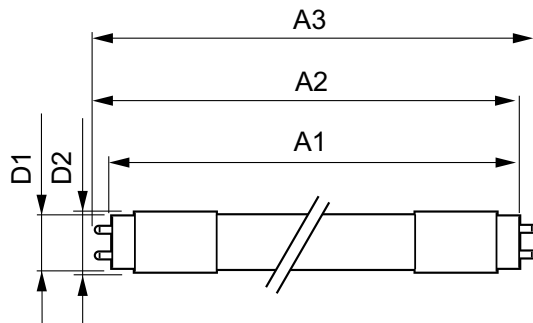

Warnings and Safety

- NOTE: The overall energy efficiency and light distribution of any installation that uses these lamps will be determined by the design of the installation.

Product data

General information		Luminous Efficacy (rated) (Nom)	
Cap-Base	G13 ROT (Rotating) [Medium Bi-Pin Fluorescent]	Luminous Efficacy (rated) (Nom)	185.00 lm/W
EU RoHS compliant	Yes	Color Consistency	<6
Nominal Lifetime (Nom)	75000 h	Color Rendering Index (Nom)	80
Switching Cycle	200000X	LLMF At End Of Nominal Lifetime (Nom)	70 %
Flux measurement reference	Sphere	Operating and electrical	
Light technical		Input Frequency	50 to 60 Hz
Color Code	865 [CCT of 6500K]	Power (Nom)	20 W
Beam Angle (Nom)	160 °	Lamp Current (Max)	103 mA
Luminous Flux (Nom)	3700 lm	Lamp Current (Min)	85 mA
Color Designation	Cool Daylight	Starting Time (Nom)	0.5 s
Correlated Color Temperature (Nom)	6500 K	Warm Up Time to 60% Light (Nom)	0.5 s
		Power Factor (Nom)	0.9

MASTER LEDtube EM/Mains T8

Voltage (Nom)	220-240 V
Temperature	
T-Ambient (Max)	45 °C
T-Ambient (Min)	-20 °C
T-Storage (Max)	65 °C
T-Storage (Min)	-40 °C
T-Case Maximum (Nom)	60 °C
Controls and dimming	
Dimmable	No
Mechanical and housing	
Bulb Finish	Frosted
Bulb Material	Glass
Product Length	1500 mm
Bulb Shape	Tube, double-ended
Approval and application	
Energy Efficiency Class	B

Energy Saving Product	Yes
Approval Marks	RoHS compliance TUV CE marking KEMA Keur certificate
Energy Consumption kWh/1000 h	20 kWh
EPREL Registration Number	453170
Product data	
Full product code	871951433978100
Order product name	MASTER LEDtube 1500mm UE 20W 865 T8
EAN/UPC - Product	8719514339781
Order code	929003067302
Numerator - Quantity Per Pack	1
Numerator - Packs per outer box	10
Material Nr. (12NC)	929003067302
Net Weight (Piece)	0.270 kg

Dimensional drawing

MASTER LEDtube 1500mm UE 20W 865 T8

Product	D1	D2	A1	A2	A3
MASTER LEDtube 1500mm UE 20W 865 T8	25.8 mm	28 mm	1498.8 mm	1505.9 mm	1513 mm

Photometric data

Spectral Power Distribution Colour