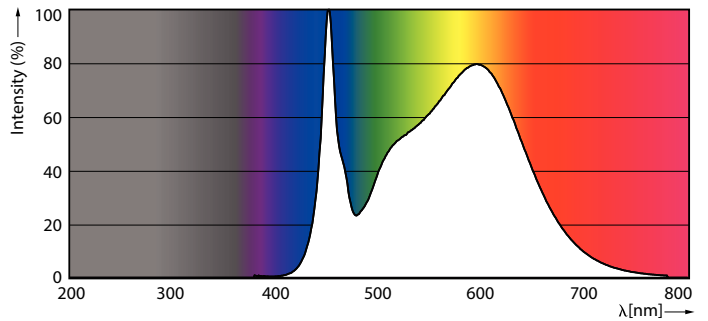

Product data

General information	
Cap-Base	G13 ROT (Rotating) [Medium Bi-Pin Fluorescent]
EU RoHS compliant	Yes
Nominal Lifetime (Nom)	70000 h
Switching Cycle	200000
Flux measurement reference	Sphere
Light technical	
Color Code	840 [CCT of 4000K]
Beam Angle (Nom)	160 °
Luminous Flux (Nom)	3700 lm
Color Designation	Cool White (CW)
Correlated Color Temperature (Nom)	4000 K
Luminous Efficacy (rated) (Nom)	185 lm/W
Color Consistency	<6
Color Rendering Index (Nom)	80
LLMF At End Of Nominal Lifetime (Nom)	70 %

Dimensional drawing

MAS LEDtube 1500mm UE 20W 840 T8

Product	D1	D2	A1	A2	A3
MAS LEDtube 1500mm UE 20W 840 T8	25.8 mm	28 mm	1498.8 mm	1505.9 mm	1513 mm

Photometric data

General uniform lighting

Spectral Power Distribution Colour

MASTER LEDtube T8 Ultra Efficient

Photometric data

Light Distribution Diagram

Lifetime

LEDtube MAS 20W 70K FailureRate-LED

Life Expectancy Diagram

LumenVsTc

LEDtube MAS 20W 70K LifetimeVsTc-LED