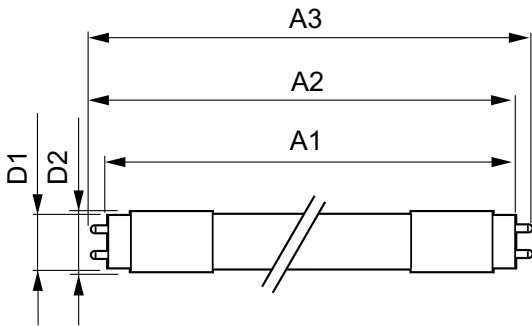

Product data

General information	
Cap-Base	G13 ROT (Rotating) [Medium Bi-Pin Fluorescent]
EU RoHS compliant	Yes
Nominal Lifetime (Nom)	70000 h
Switching Cycle	200000
Flux measurement reference	Sphere
Light technical	
Color Code	840 [CCT of 4000K]
Beam Angle (Nom)	160 °
Luminous Flux (Nom)	3700 lm
Color Designation	Cool White (CW)
Correlated Color Temperature (Nom)	4000 K
Luminous Efficacy (rated) (Nom)	185 lm/W
Color Consistency	<6
Color Rendering Index (Nom)	80
LLMF At End Of Nominal Lifetime (Nom)	70 %

MASTER LEDtube T8 Ultra Efficient

Controls and dimming

Dimmable	No
----------	----

Mechanical and housing

Bulb Finish	Frosted
Bulb Material	Glass
Product Length	1500 mm
Bulb Shape	Tube, double-ended

Approval and application

Dimensional drawing

MAS LEDtube 1500mm UE 20W 840 T8

Product	D1	D2	A1	A2	A3
MAS LEDtube 1500mm UE 20W 840 T8	25.8 mm	28 mm	1498.8 mm	1505.9 mm	1513 mm

Photometric data

General uniform lighting

Spectral Power Distribution Colour