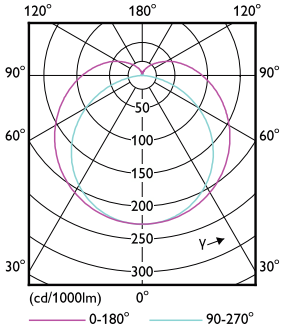

Dimensional drawing

MAS LEDtube 1500mm UE 20W 840 T8

Product	D1	D2	A1	A2	A3
MAS LEDtube 1500mm UE 20W 840 T8	25.8 mm	28 mm	1498.8 mm	1505.9 mm	1513 mm

Photometric data

General uniform lighting

Spectral Power Distribution Colour

MASTER LEDtube T8 Ultra Efficient

Photometric data

Light Distribution Diagram

Lifetime

LEDtube MAS 20W 70K FailureRate-LED

Life Expectancy Diagram

LumenVsTc

LEDtube MAS 20W 70K LifetimeVsTc-LED