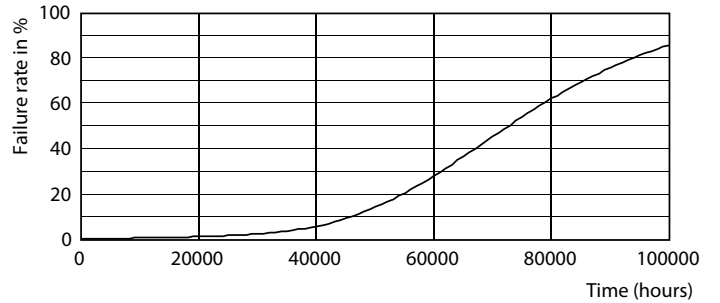

Lifetime

Life Expectancy Diagram