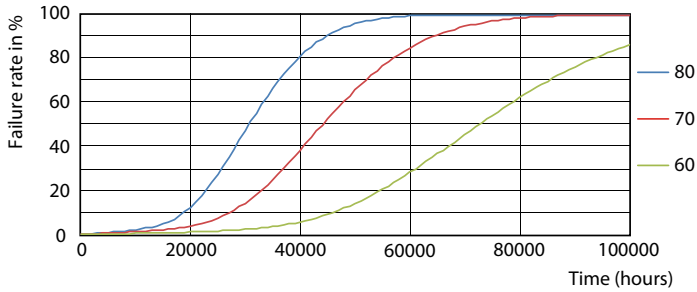

Lifetime

Life Expectancy Diagram