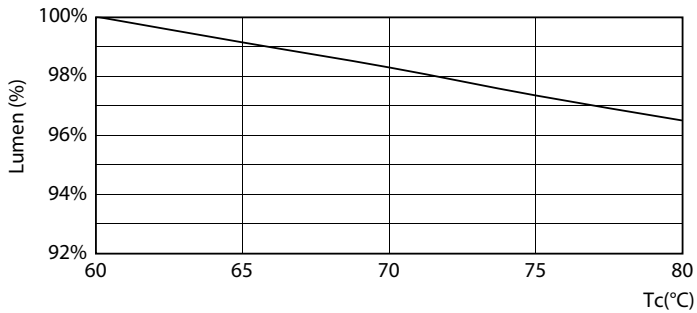

MASTER LEDtube T8 Ultra Efficient

Photometric data

Light Distribution Diagram

Lifetime

LEDtube MAS 20W 70K FailureRate-LED

Life Expectancy Diagram

LumenVsTc

LEDtube MAS 20W 70K LifetimeVsTc-LED