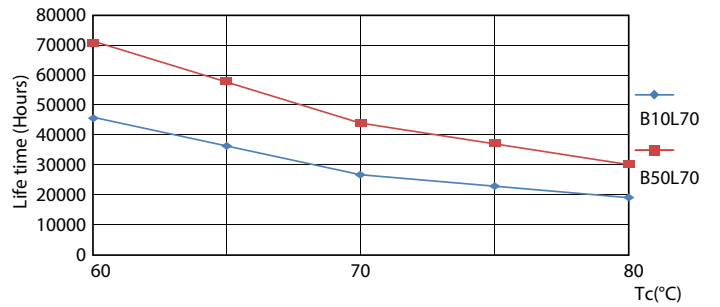

MASTER LEDtube T8 Ultra Efficient

Photometric data

Light Distribution Diagram

Lifetime

LEDtube MAS 20W 70K FailureRate-LED

Life Expectancy Diagram

LumenVsTc

LEDtube MAS 20W 70K LifetimeVsTc-LED