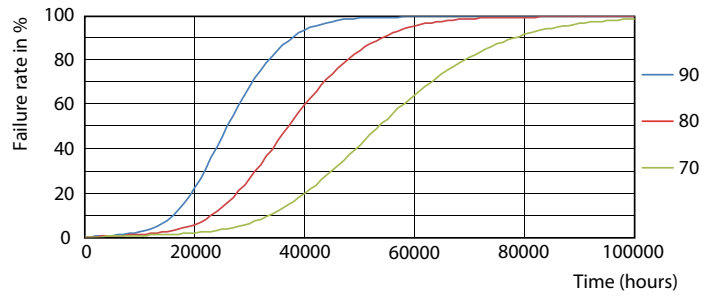

LEDtube MAS 1 26W 50K LifetimeVsTc-LED