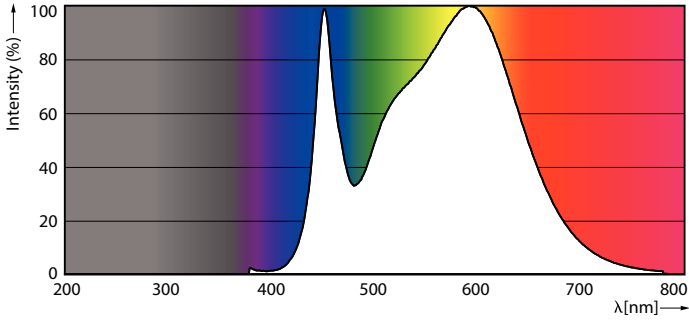

MASTER LEDtube Mains T5

Photometric data

LEDtube MAS G3 8W G13 1050lm 840-POC