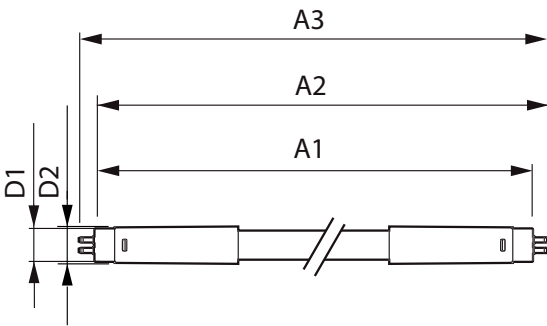

MASTER LEDtube Mains T5

Controls and Dimming

Dimmable	No

Mechanical and Housing

Bulb Finish	Frosted
Bulb Material	Glass
Product Length	600 mm
Bulb Shape	Tube, double-ended

Approval and Application

Energy Efficiency Class	E
Energy Saving Product	Yes
Approval Marks	RoHS compliance CE marking KEMA Keur certificate

Energy Consumption kWh/1000 h	8 kWh
EPREL Registration Number	467307

Product Data

Full product code	871951433427400
Order product name	MASTER LEDtube 600mm HE 8W 840 T5 EU
EAN/UPC - Product	8719514334274
Order code	929003044202
Numerator - Quantity Per Pack	1
Numerator - Packs per outer box	10
Material Nr. (12NC)	929003044202
Net Weight (Piece)	0.232 kg

Dimensional drawing

MAS LEDtube 600mm HE 8W 840 T5

Product

MASTER LEDtube 600mm HE 8W 840 T5 EU