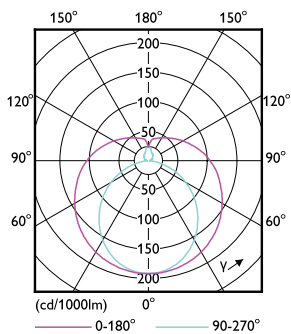

Photometric data

LEDtube MAS 8W G5 1000lm

LEDtube MAS G3 8W G13 1050lm 840-GUL