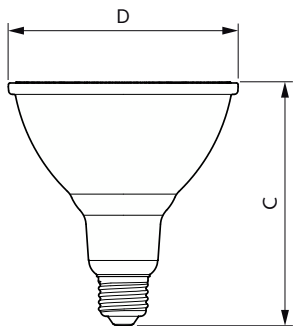

LED PAR38

10PAR38/LED/940/F40/DIM/GULW/T20 6/1FB

Philips LED spots with a single optic beam, provide a clean beam that's free from shadows with beam angles from 15 and 40 degrees to suit every general lighting application.

Product data

General Information		Wattage Equivalent	
Cap-Base	E26 [Single Contact Medium Screw]		90 W
Nominal lifetime	25,000 hour(s)	Starting Time (Nom)	0.5 s
Switching Cycle	50,000	Warm-up time to 60% light	0.5 s
Lighting Technology	LED	Power Factor (Fraction)	0.9
EU RoHS compliant	Yes	Voltage (Nom)	120 V
Light Technical		Temperature	
Color Code	940 [CCT of 4000K]	T-Case Maximum (Nom)	70 °C
Beam Angle (Nom)	40 degree(s)	Controls and Dimming	
Luminous Flux	900 lm	Dimmable	Only with specific dimmers
Luminous Intensity (Nom)	1,900 cd	Mechanical and Housing	
Color Designation	Cool White (CW)	Bulb Finish	Clear
Correlated Color Temperature (Nom)	4000 K	Bulb Material	Glass
Luminous Efficacy (rated) (Nom)	90.00 lm/W	Bulb Shape	PAR38
Color Consistency	<4	Approval and Application	
Color rendering index (CRI)	90	Suitable For Accent Lighting	Yes
LLMF At End Of Nominal Lifetime (Nom)	70 %	Energy Certifications	Energy Star
Operating and Electrical		Product Data	
Line Frequency	50 to 60 Hz	Order product name	10PAR38/LED/940/F40/DIM/GULW/T20 6/1FB
Input Frequency	50 to 60 Hz		
Power Consumption	10 W		
Lamp Current (Nom)	97 mA		

LED PAR38

Full product name	10PAR38/LED/940/F40/DIM/GULW/T20 6/1FB
Order code	929003029304
Material Nr. (12NC)	929003029304
Numerator - Quantity Per Pack	1

EAN/UPC - Product/Case	046677567910
Numerator - Packs per outer box	6
EAN/UPC - Case	50046677567915

Dimensional drawing

Product	D	C
10PAR38/LED/940/F40/DIM/GULW/T20 6/1FB	122 mm	129 mm

Photometric data

Accent Lighting Spots - 10PAR38/LED/940/F40/DIM/GULW/T20 6/1FB

Spectral Power Distribution Colour - 10PAR38/LED/940/F40/DIM/GULW/T20 6/1FB