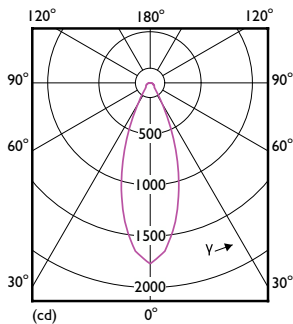

Product data

General Information		Wattage Equivalent	
Cap-Base	E26 [Single Contact Medium Screw]		90 W
Nominal lifetime	25,000 hour(s)	Starting Time (Nom)	0.5 s
Switching Cycle	50,000	Warm-up time to 60% light	0.5 s
Lighting Technology	LED	Power Factor (Fraction)	0.9
EU RoHS compliant	Yes	Voltage (Nom)	120 V
Light Technical		Temperature	
Color Code	940 [CCT of 4000K]	T-Case Maximum (Nom)	70 °C
Beam Angle (Nom)	40 degree(s)	Controls and Dimming	
Luminous Flux	900 lm	Dimmable	Only with specific dimmers
Luminous Intensity (Nom)	1,900 cd	Mechanical and Housing	
Color Designation	Cool White (CW)	Bulb Finish	Clear
Correlated Color Temperature (Nom)	4000 K	Bulb Material	Glass
Luminous Efficacy (rated) (Nom)	90.00 lm/W	Bulb Shape	PAR38
Color Consistency	<4	Approval and Application	
Color rendering index (CRI)	90	Suitable For Accent Lighting	Yes
LLMF At End Of Nominal Lifetime (Nom)	70 %	Energy Certifications	Energy Star
Operating and Electrical		Product Data	
Line Frequency	50 to 60 Hz	Order product name	10PAR38/LED/940/F40/DIM/GULW/T20 6/1FB
Input Frequency	50 to 60 Hz		
Power Consumption	10 W		
Lamp Current (Nom)	97 mA		

Dimensional drawing

Product	D	C
10PAR38/LED/940/F40/DIM/GULW/T20 6/1FB	122 mm	129 mm

Photometric data

Accent Lighting Spots - 10PAR38/LED/940/F40/DIM/GULW/T20 6/1FB

Spectral Power Distribution Colour - 10PAR38/LED/940/F40/DIM/GULW/T20 6/1FB