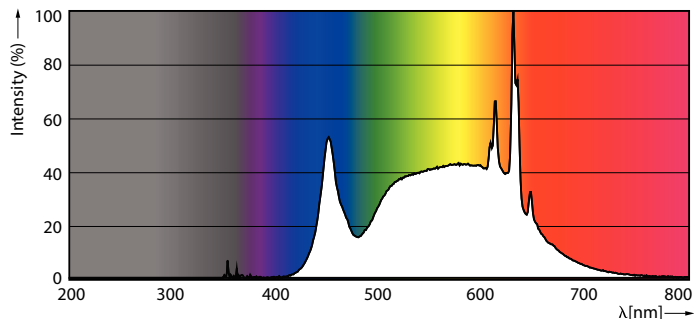

LED PAR38

10PAR38/LED/940/F40/DIM/GULW/T20 6/1FB

Philips LED spots with a single optic beam, provide a clean beam that's free from shadows with beam angles from 15 and 40 degrees to suit every general lighting application.

Product data

General Information		Wattage Equivalent	
Cap-Base	E26 [Single Contact Medium Screw]		90 W
Nominal lifetime	25,000 hour(s)	Starting Time (Nom)	0.5 s
Switching Cycle	50,000	Warm-up time to 60% light	0.5 s
Lighting Technology	LED	Power Factor (Fraction)	0.9
EU RoHS compliant	Yes	Voltage (Nom)	120 V
Light Technical		Temperature	
Color Code	940 [CCT of 4000K]	T-Case Maximum (Nom)	70 °C
Beam Angle (Nom)	40 degree(s)	Controls and Dimming	
Luminous Flux	900 lm	Dimmable	Only with specific dimmers
Luminous Intensity (Nom)	1,900 cd	Mechanical and Housing	
Color Designation	Cool White (CW)	Bulb Finish	Clear
Correlated Color Temperature (Nom)	4000 K	Bulb Material	Glass
Luminous Efficacy (rated) (Nom)	90.00 lm/W	Bulb Shape	PAR38
Color Consistency	<4	Approval and Application	
Color rendering index (CRI)	90	Suitable For Accent Lighting	Yes
LLMF At End Of Nominal Lifetime (Nom)	70 %	Energy Certifications	Energy Star
Operating and Electrical		Product Data	
Line Frequency	50 to 60 Hz	Order product name	10PAR38/LED/940/F40/DIM/GULW/T20 6/1FB
Input Frequency	50 to 60 Hz		
Power Consumption	10 W		
Lamp Current (Nom)	97 mA		

Dimensional drawing

Product	D	C
10PAR38/LED/940/F40/DIM/GULW/T20 6/1FB	122 mm	129 mm

Photometric data

Accent Lighting Spots - 10PAR38/LED/940/F40/DIM/GULW/T20 6/1FB

Spectral Power Distribution Colour - 10PAR38/LED/940/F40/DIM/GULW/T20 6/1FB