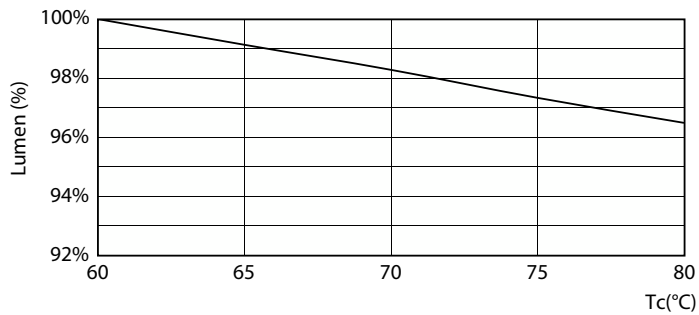

Warnings and Safety

- NOTE: The overall energy efficiency and light distribution of any installation that uses these lamps will be determined by the design of the installation.

Product data

General information	
Cap-Base	G13 ROT (Rotating) [Medium Bi-Pin Fluorescent]
EU RoHS compliant	Yes
Nominal Lifetime (Nom)	75000 h
Switching Cycle	200000X
Flux measurement reference	Sphere
Light technical	
Color Code	830 [CCT of 3000K]
Beam Angle (Nom)	160 °
Luminous Flux (Nom)	3400 lm
Color Designation	White (WH)
Correlated Color Temperature (Nom)	3000 K

Light Distribution Diagram

MASTER LEDtube EM/Mains T8

Photometric data

© 2022 Philips Lighting B.V. Page 11

General uniform lighting

Lifetime

LifetimeVsTc

Lumen Maintenance Diagram