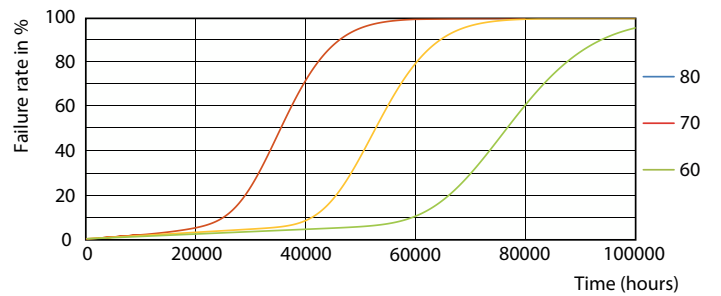

Light Distribution Diagram

MASTER LEDtube EM/Mains T8

Photometric data

© 2022 Philips Lighting B.V. Page 11

General uniform lighting

Lifetime

LifetimeVsTc

Lumen Maintenance Diagram