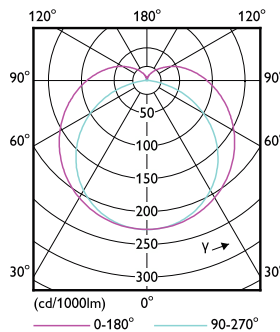

Dimensional drawing

MASTER LEDtube 1500mm UO 21.7W 830 T8

Product	D1	D2	A1	A2	A3
MASTER LEDtube 1500mm UO 21.7W 830 T8	25.8 mm	28 mm	1498.8 mm	1505.9 mm	1513 mm

Photometric data

Spectral Power Distribution Colour

Light Distribution Diagram

MASTER LEDtube EM/Mains T8

Photometric data

© 2022 Philips Lighting B.V. Page 11

General uniform lighting

Lifetime

LifetimeVsTc

Lumen Maintenance Diagram