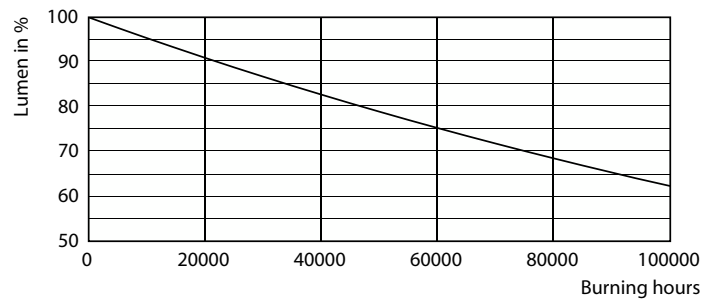

Warnings and Safety

- NOTE: The overall energy efficiency and light distribution of any installation that uses these lamps will be determined by the design of the installation.

Product data

General information	
Cap-Base	G13 ROT (Rotating) [Medium Bi-Pin Fluorescent]
EU RoHS compliant	Yes
Nominal Lifetime (Nom)	75000 h
Switching Cycle	200000X
Flux measurement reference	Sphere
Light technical	
Color Code	830 [CCT of 3000K]
Beam Angle (Nom)	160 °
Luminous Flux (Nom)	3400 lm
Color Designation	White (WH)
Correlated Color Temperature (Nom)	3000 K

Light Distribution Diagram

MASTER LEDtube EM/Mains T8

Photometric data

© 2022 Philips Lighting B.V. Page 11

General uniform lighting

Lifetime

LifetimeVsTc

Lumen Maintenance Diagram