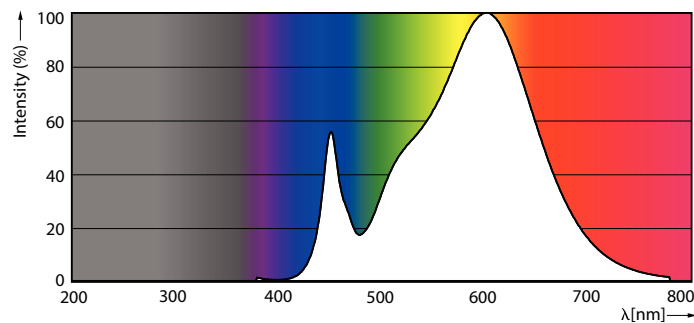

Photometric data

Spectral Power Distribution Colour