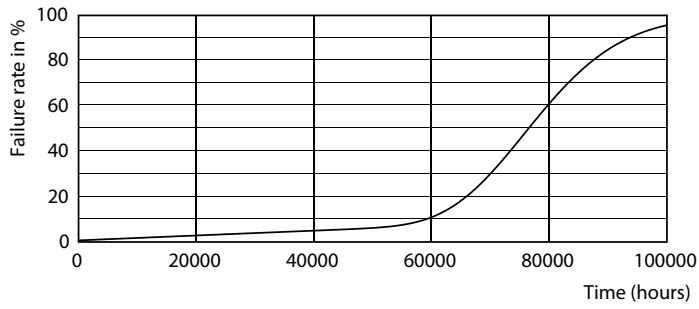

MASTER LEDtube EM/Mains T8

Lifetime

Life Expectancy Diagram