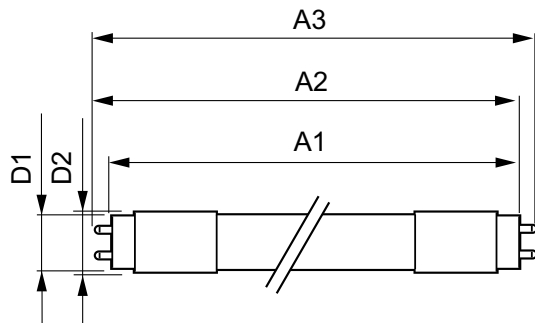

Warnings and Safety

- NOTE: The overall energy efficiency and light distribution of any installation that uses these lamps will be determined by the design of the installation.

Product data

General information	
Cap-Base	G13 ROT (Rotating) [Medium Bi-Pin Fluorescent]
EU RoHS compliant	Yes
Nominal Lifetime (Nom)	75000 h
Switching Cycle	200000X
Flux measurement reference	Sphere
Light technical	
Color Code	830 [CCT of 3000K]
Beam Angle (Nom)	160 °
Luminous Flux (Nom)	3400 lm
Color Designation	White (WH)
Correlated Color Temperature (Nom)	3000 K

MASTER LEDtube EM/Mains T8

Voltage (Nom)	220-240 V
Temperature	
T-Ambient (Max)	45 °C
T-Ambient (Min)	-20 °C
T-Storage (Max)	65 °C
T-Storage (Min)	-40 °C
T-Case Maximum (Nom)	60 °C
Controls and dimming	
Dimmable	No
Mechanical and housing	
Bulb Finish	Frosted
Bulb Material	Plastic
Product Length	1500 mm
Bulb Shape	Tube, double-ended
Approval and application	
Energy Efficiency Class	D

Energy Saving Product	Yes
Approval Marks	RoHS compliance TUV CE marking KEMA Keur certificate
Energy Consumption kWh/1000 h	22 kWh
EPREL Registration Number	403546
Product data	
Full product code	871951431662100
Order product name	MASTER LEDtube 1500mm UO 21.7W 830 T8
EAN/UPC - Product	8719514316621
Order code	929002998502
Numerator - Quantity Per Pack	1
Numerator - Packs per outer box	10
Material Nr. (12NC)	929002998502
Net Weight (Piece)	0.285 kg

Dimensional drawing

MASTER LEDtube 1500mm UO 21.7W 830 T8

Product	D1	D2	A1	A2	A3
MASTER LEDtube 1500mm UO 21.7W 830 T8	25.8 mm	28 mm	1498.8 mm	1505.9 mm	1513 mm

Photometric data

Spectral Power Distribution Colour