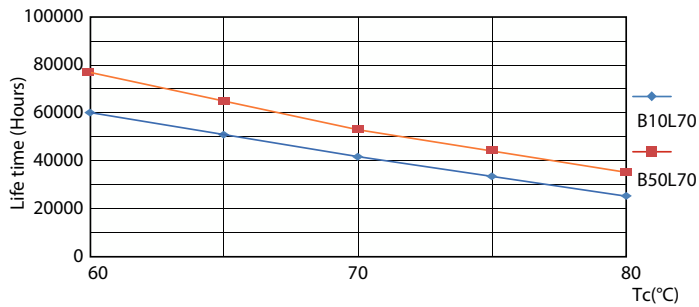

Warnings and Safety

- NOTE: The overall energy efficiency and light distribution of any installation that uses these lamps will be determined by the design of the installation.

Product data

General information	
Cap-Base	G13 ROT (Rotating) [Medium Bi-Pin Fluorescent]
EU RoHS compliant	Yes
Nominal Lifetime (Nom)	75000 h
Switching Cycle	200000X
Flux measurement reference	Sphere
Light technical	
Color Code	830 [CCT of 3000K]
Beam Angle (Nom)	160 °
Luminous Flux (Nom)	3400 lm
Color Designation	White (WH)
Correlated Color Temperature (Nom)	3000 K

Light Distribution Diagram

MASTER LEDtube EM/Mains T8

Photometric data

© 2022 Philips Lighting B.V. Page 11

General uniform lighting

Lifetime

LifetimeVsTc

Lumen Maintenance Diagram