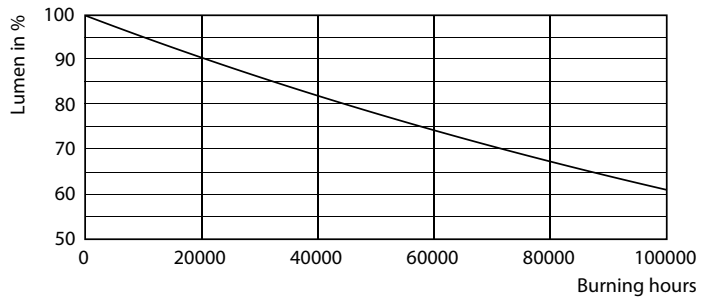

MASTER LEDtube EM/Mains T8

Lifetime

LEDtube_70K-LMP