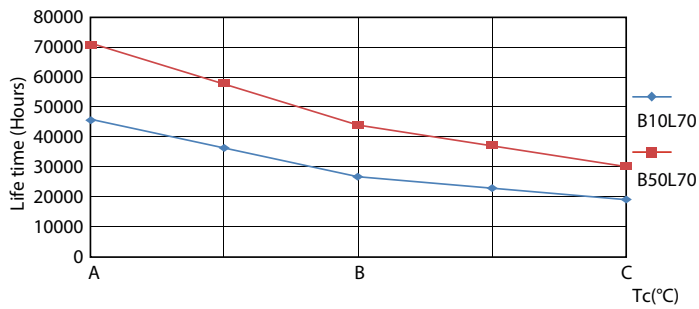

LEDtube_70K_LifetimeVsTc-LED