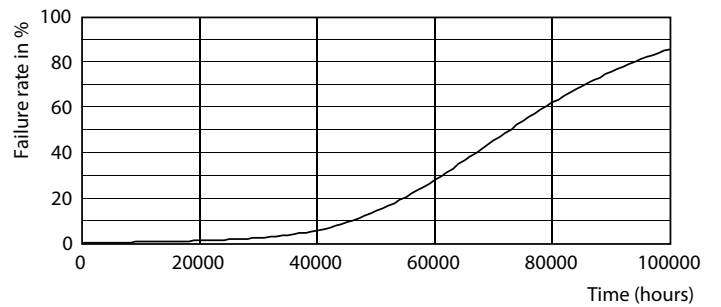

LEDtube_70K-LED