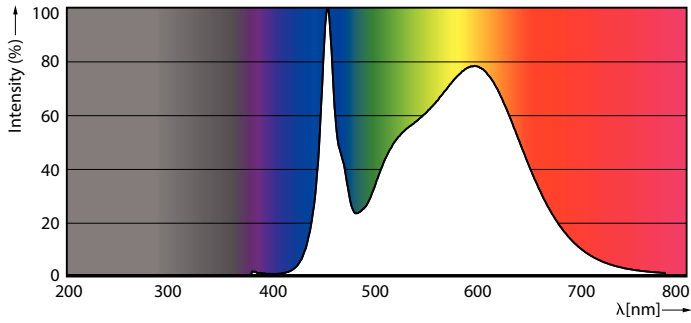

MASTER LEDtube EM/Mains T8

Photometric data

LEDtube MAS 14,7W G13 2500lm 840