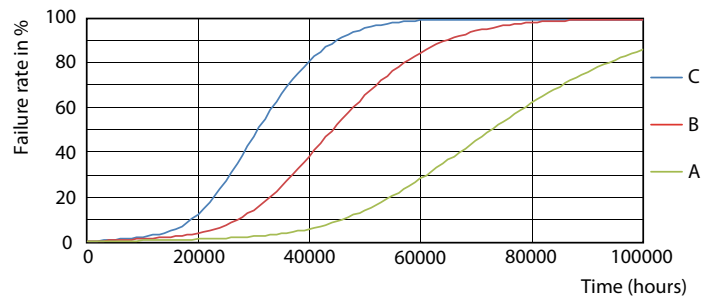

LEDtube_70K_FailureRate-LED