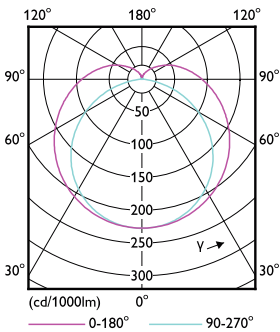

LEDtube MAS 14,7W G13 2500lm 840

LEDtube MAS 14,7W G13 2300lm