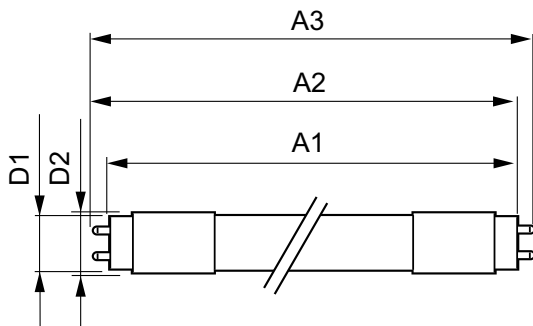

MASTER LEDtube EM/Mains T8

T-Storage (Max)	65 °C
T-Storage (Min)	-40 °C
T-Case Maximum (Nom)	55 °C

Controls and Dimming

Dimmable	No

Mechanical and Housing

Bulb Finish	Frosted
Bulb Material	Plastic
Product Length	1200 mm
Bulb Shape	Tube, double-ended

Approval and Application

Energy Efficiency Class	C
Energy Saving Product	Yes

Approval Marks	RoHS compliance TUV CE marking KEMA Keur certificate
Energy Consumption kWh/1000 h	15 kWh
EPREL Registration Number	403671

Product Data

Full product code	871951431658400
Order product name	MASTER LEDtube 1200mm UO 14.7W 840 T8
EAN/UPC - Product	8719514316584
Order code	929002998302
Numerator - Quantity Per Pack	1
Numerator - Packs per outer box	10
Material Nr. (12NC)	929002998302
Net Weight (Piece)	0.270 kg

Dimensional drawing

TLED T8 220-240V 14.7-36W 2500lm 4000K

Product	D1	D2	A1	A2	A3
MASTER LEDtube 1200mm UO 14.7W 840 T8	25.8 mm	28 mm	1198.2 mm	1205.3 mm	1212.4 mm

Photometric data