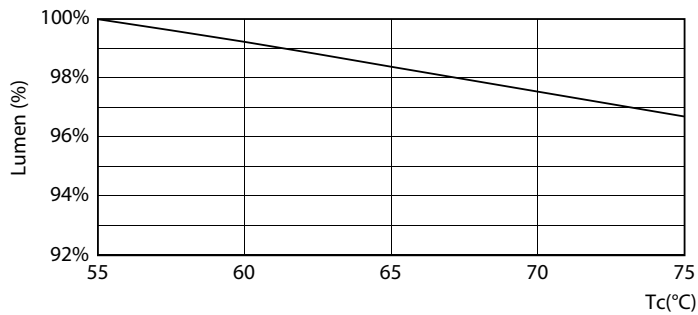

Lifetime

LEDtube MAS 14,7W 70K LumenVsTc