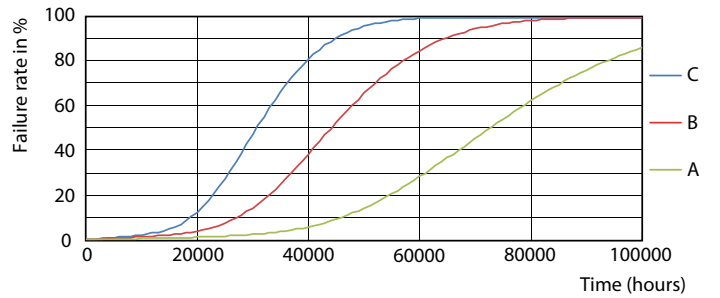

## Lifetime

LEDtube MAS 14,7W 70K LumenVsTc

LEDtube\_70K\_LifetimeVsTc-LED

LEDtube\_70K-LED

LEDtube\_70K\_FailureRate-LED