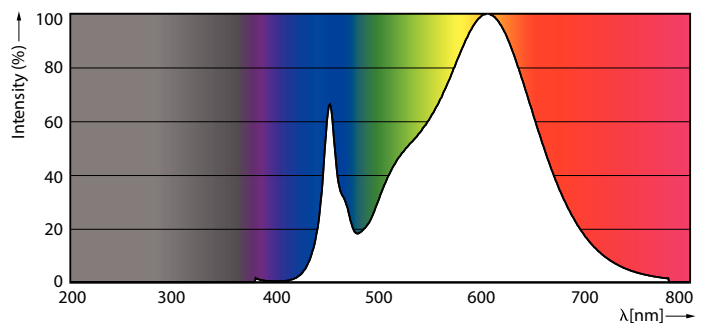

LEDtube MAS 14,7W G13 2300lm 830