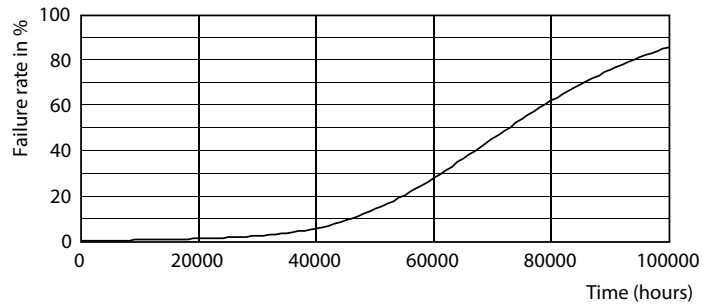

LEDtube_70K-LED

MASTER LEDtube EM/Mains T8

Photometric data

LEDtube MAS 14,7W G13 2300lm 830

Lifetime