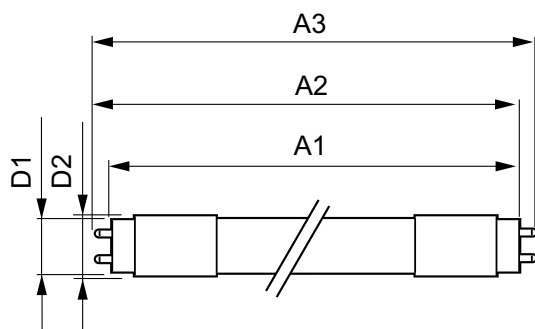

MASTER LEDtube EM/Mains T8

T-Storage (Max)	65 °C
T-Storage (Min)	-40 °C
T-Case Maximum (Nom)	55 °C

Controls and Dimming

Dimmable	No

Mechanical and Housing

Bulb Finish	Frosted
Bulb Material	Plastic
Product Length	1200 mm
Bulb Shape	Tube, double-ended

Approval and Application

Energy Efficiency Class	D
Energy Saving Product	Yes

Approval Marks	RoHS compliance TUV CE marking KEMA Keur certificate

Energy Consumption kWh/1000 h	15 kWh
EPREL Registration Number	403670

Product Data

Full product code	871951431656000
Order product name	MASTER LEDtube 1200mm UO 14.7W 830 T8
EAN/UPC - Product	8719514316560
Order code	929002998202
Numerator - Quantity Per Pack	1
Numerator - Packs per outer box	10
Material Nr. (12NC)	929002998202
Net Weight (Piece)	0.270 kg

Dimensional drawing

TLED T8 220-240V 14.7-36W 2300lm 3000K

Product	D1	D2	A1	A2	A3
MASTER LEDtube 1200mm UO 14.7W 830 T8	25.8 mm	28 mm	1198.2 mm	1205.3 mm	1212.4 mm