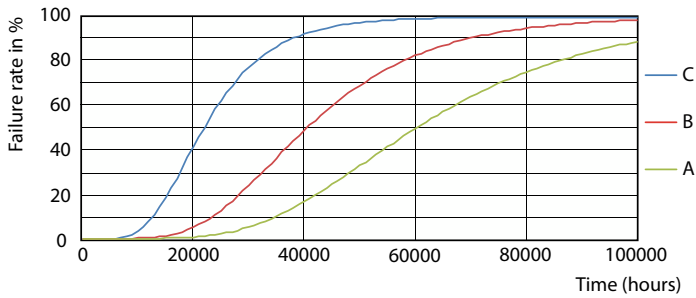

MASTER Value LEDtube T8

Photometric data

Lifetime

Lumen Maintenance Diagram