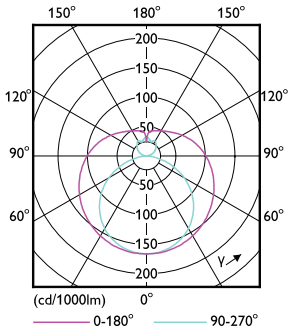

MASTER Value LEDtube T8

Photometric data

Light Distribution Diagram