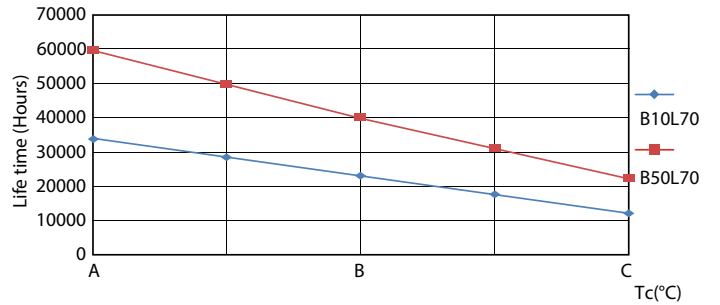

LifetimeVsTc