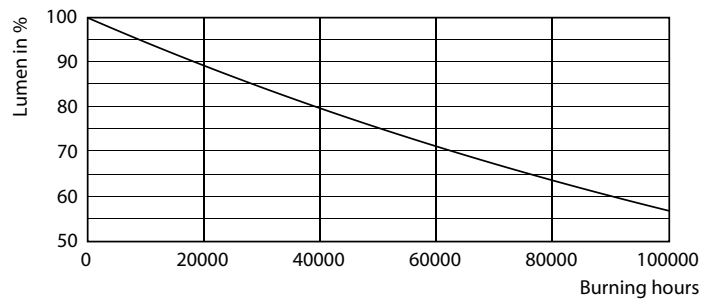

Lumen Maintenance Diagram