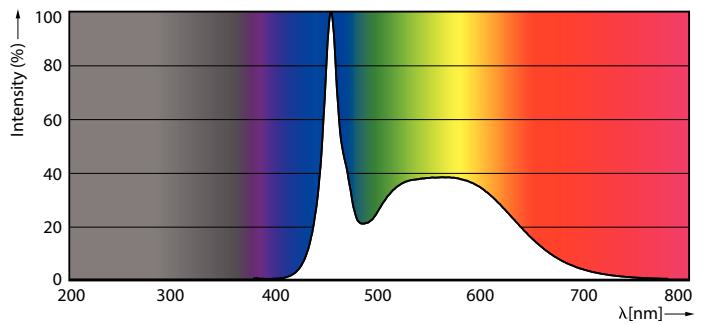

LEDtube MAS 23W G13 3700lm 865

LEDtube MAS 23W G13 3700lm 865