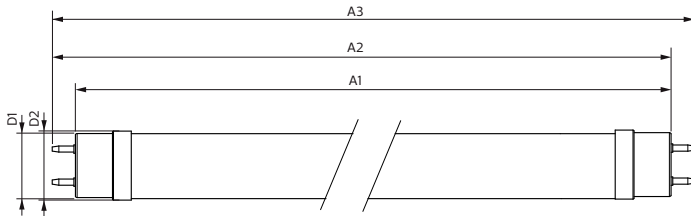

MASTER Value LEDtube T8

Controls and dimming

Dimmable	No

Mechanical and housing

Bulb Finish	Frosted
Bulb Material	Glass
Product Length	1500 mm
Bulb Shape	Tube, double-ended

Approval and application

Energy Efficiency Class	C
Energy Saving Product	Yes
Approval Marks	RoHS compliance TUV CE marking KEMA Keur certificate
Energy Consumption kWh/1000 h	23 kWh

EPREL Registration Number	1095876

Product data

Full product code	871951431690400
Order product name	MASTER LEDtube VLE 1500mm UO 23W 865 T8
EAN/UPC - Product	8719514316904
Order code	929002998102
Numerator - Quantity Per Pack	1
Numerator - Packs per outer box	10
Material Nr. (12NC)	929002998102
Net Weight (Piece)	0.270 kg

Dimensional drawing

Product	D1	D2	A1	A2	A3
MASTER LEDtube VLE 1500mm UO 23W 865 T8	25.8 mm	28 mm	1498.8 mm	1505.9 mm	1513 mm

MASTER LEDtube VLE 1500mm UO 23W 865 T8

Photometric data