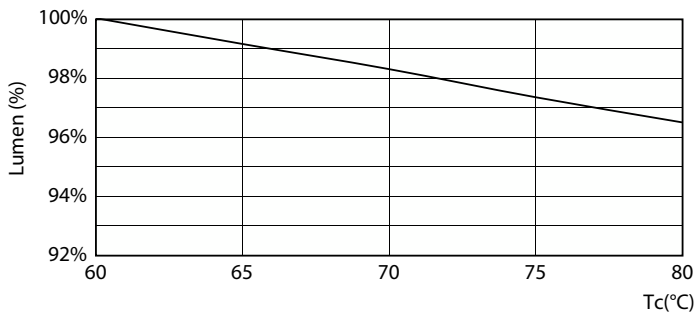

FailureRate

LumenVsTc