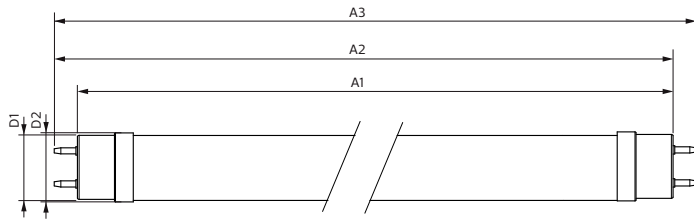

Product data

General Information		Power (Nom)	
Cap-Base	G13 [Medium Bi-Pin Fluorescent]		23 W
EU RoHS compliant	Yes	Lamp Current (Max)	108 mA
Nominal Lifetime (Nom)	60000 h	Lamp Current (Min)	99 mA
Switching Cycle	200000X	Starting Time (Nom)	0.5 s
Flux measurement reference	Sphere	Warm Up Time to 60% Light (Nom)	0.5 s
		Power Factor (Nom)	0.9
		Voltage (Nom)	220-240 V
Light Technical		Temperature	
Color Code	840 [CCT of 4000K]	T-Ambient (Max)	45 °C
Beam Angle (Nom)	190 °	T-Ambient (Min)	-20 °C
Luminous Flux (Nom)	3700 lm	T-Storage (Max)	65 °C
Color Designation	Cool White (CW)	T-Storage (Min)	-40 °C
Correlated Color Temperature (Nom)	4000 K	T-Case Maximum (Nom)	65 °C
Luminous Efficacy (rated) (Nom)	160.00 lm/W		
Color Consistency	<6	Controls and Dimming	
Color Rendering Index (Nom)	80	Dimmable	No
LLMF At End Of Nominal Lifetime (Nom)	70 %		
Operating and Electrical		Mechanical and Housing	
Input Frequency	50 to 60 Hz	Bulb Finish	Frosted

MASTER Value LEDtube T8

Bulb Material	Glass
Product Length	1500 mm
Bulb Shape	Tube, double-ended
Approval and Application	
Energy Efficiency Class	C
Energy Saving Product	Yes
Approval Marks	RoHS compliance TUV CE marking KEMA Keur certificate
Energy Consumption kWh/1000 h	23 kWh
EPREL Registration Number	403668

Product Data

Full product code	871951431688100
Order product name	MASTER LEDtube VLE 1500mm UO 23W 840 T8
EAN/UPC - Product	8719514316881
Order code	929002998002
Numerator - Quantity Per Pack	1
Numerator - Packs per outer box	10
Material Nr. (12NC)	929002998002
Net Weight (Piece)	0.270 kg

Dimensional drawing

Product	D1	D2	A1	A2	A3
MASTER LEDtube VLE 1500mm UO 23W 840 T8	25.8 mm	28 mm	1498.8 mm	1505.9 mm	1513 mm

TLED T8 220-240V 23-58W 3700lm 4000K

Photometric data

LEDtube MAS 23W G13 3700lm 840