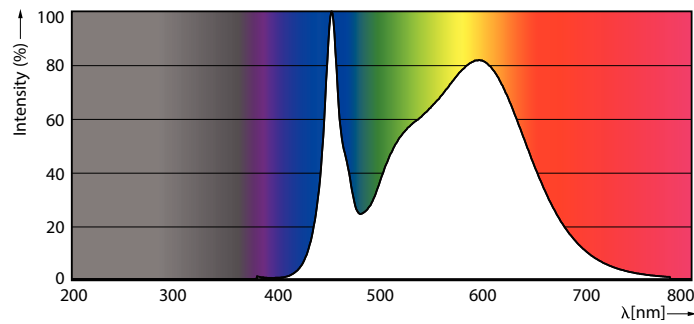

Photometric data

LEDtube MAS 23W G13 3700lm 840

LEDtube MAS 23W G13 3700lm 840