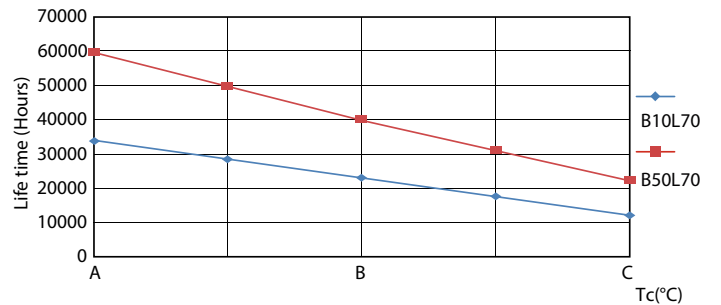

LEDtube_60K_LifetimeVsTc