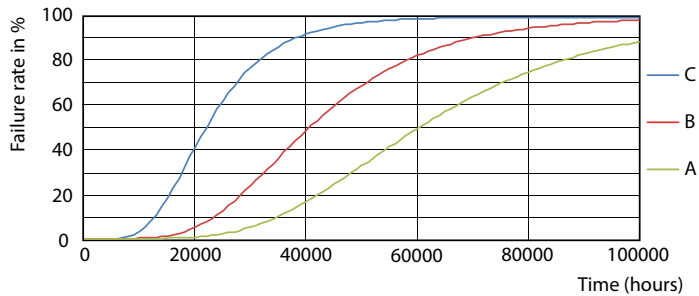

MASTER Value LEDtube T8

Photometric data

Lifetime

LEDtube_60K