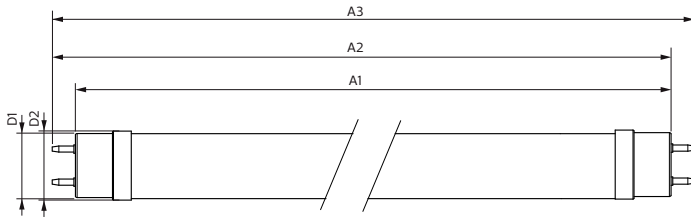

MASTER Value LEDtube T8

Controls and dimming

Dimmable	No

Mechanical and housing

Bulb Finish	Frosted
Bulb Material	Glass
Product Length	1200 mm
Bulb Shape	Tube, double-ended

Approval and application

Energy Efficiency Class	C
Energy Saving Product	Yes
Approval Marks	RoHS compliance TUV CE marking KEMA Keur certificate
Energy Consumption kWh/1000 h	16 kWh

EPREL Registration Number	1095872

Product data

Full product code	871951431682900
Order product name	MASTER LEDtube VLE 1200mm UO 15.5W 840 T8
EAN/UPC - Product	8719514316829
Order code	929002997702
Numerator - Quantity Per Pack	1
Numerator - Packs per outer box	10
Material Nr. (12NC)	929002997702
Net Weight (Piece)	0.215 kg

Dimensional drawing

Product	D1	D2	A1	A2	A3
MASTER LEDtube VLE 1200mm UO 15.5W 840 T8	25.8 mm	28 mm	1198.2 mm	1205.3 mm	1212.4 mm

MASTER LEDtube VLE 1200mm UO 15.5W 840 T8

Photometric data